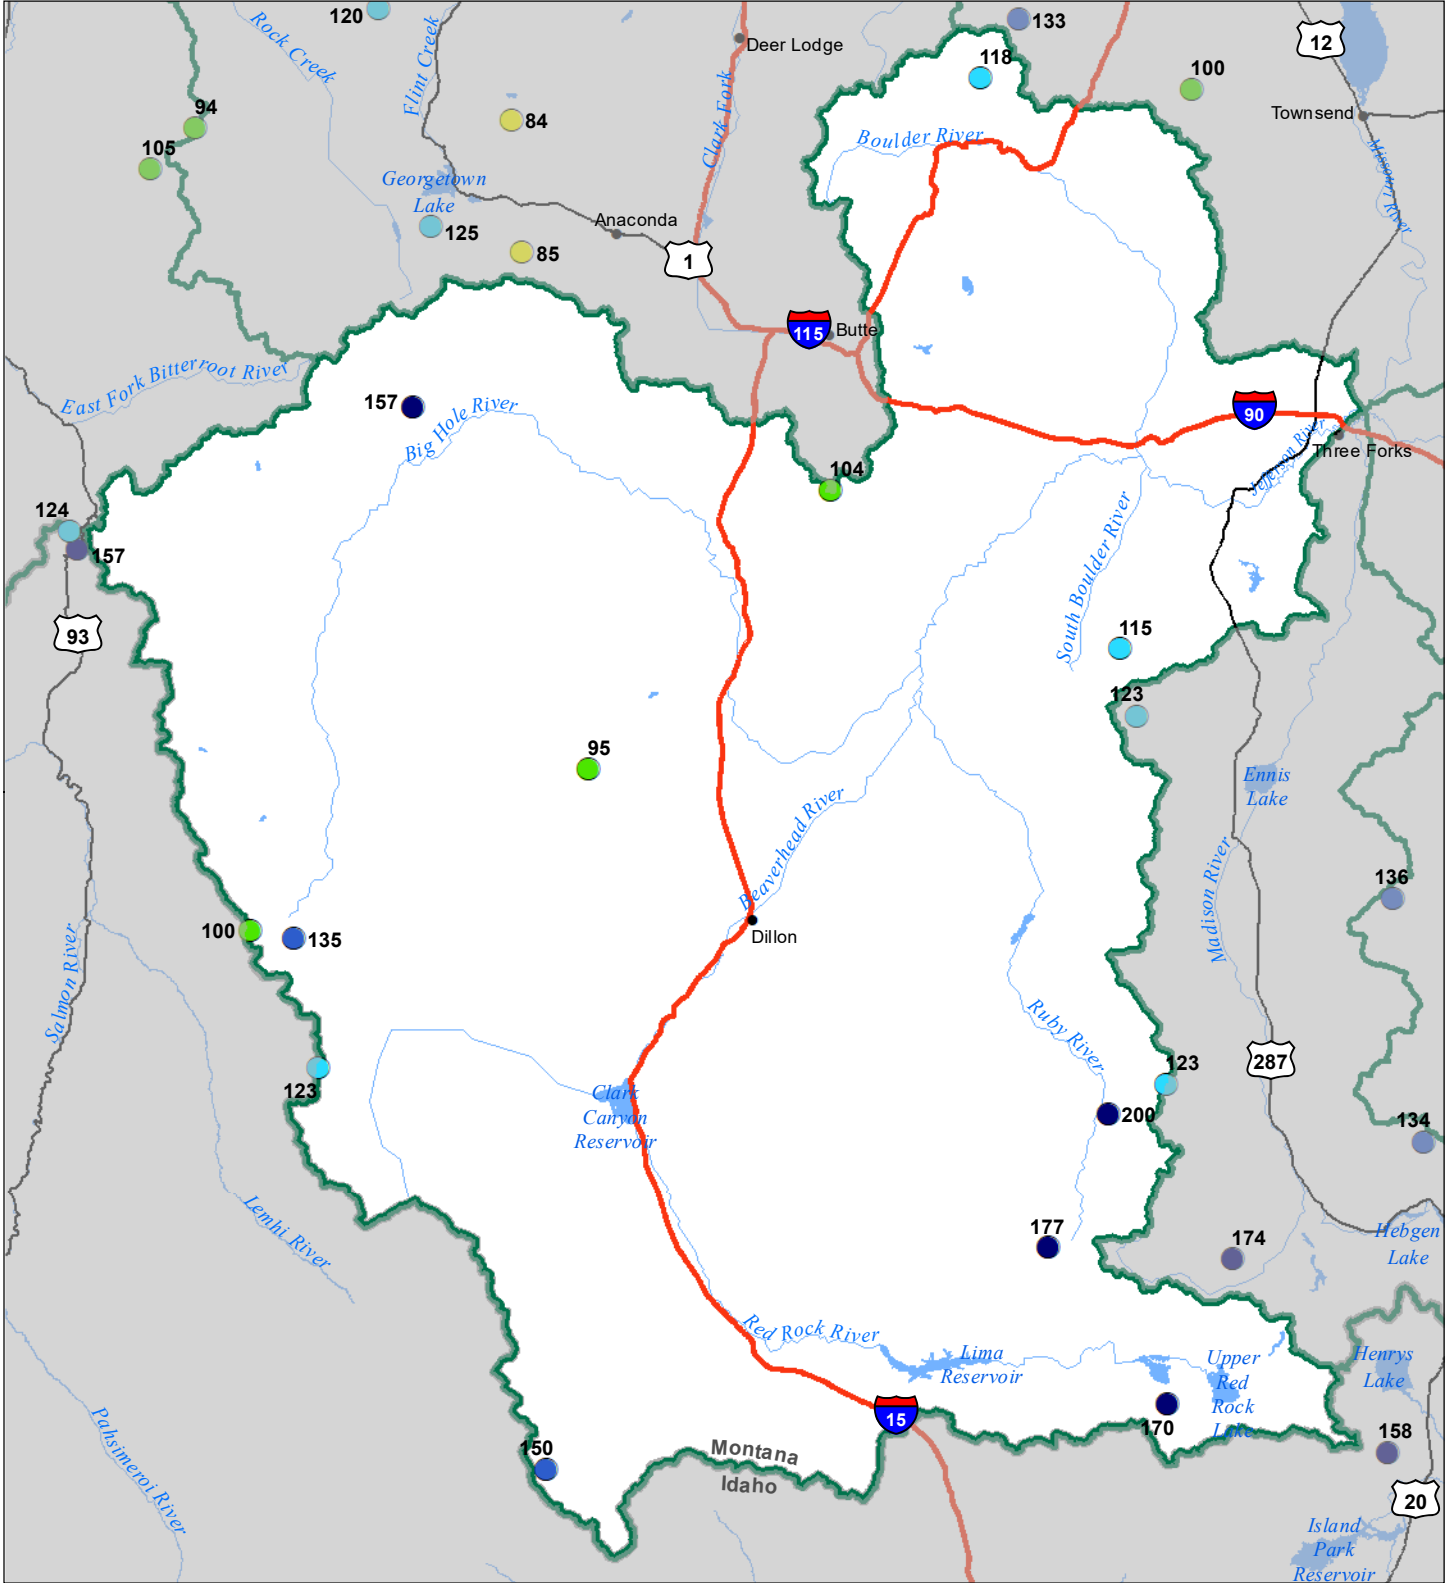

Jefferson River Basin Snow Water Equivalent Percentage of Normal December 1, 2022

Snow Water Equivalent Percent of Normal

SNOTEL

- > 150%
- 131 - 150%
- 111 - 130%
- 91 - 110%
- 71 - 90%
- 51 - 70%
- 1 - 50%
- *

Snowcourse

- ⊕ > 150%
- ⊕ 131 - 150%
- ⊕ 111 - 130%
- ⊕ 91 - 110%
- ⊕ 71 - 90%
- ⊕ 51 - 70%
- ⊕ 1 - 50%
- ⊕ *