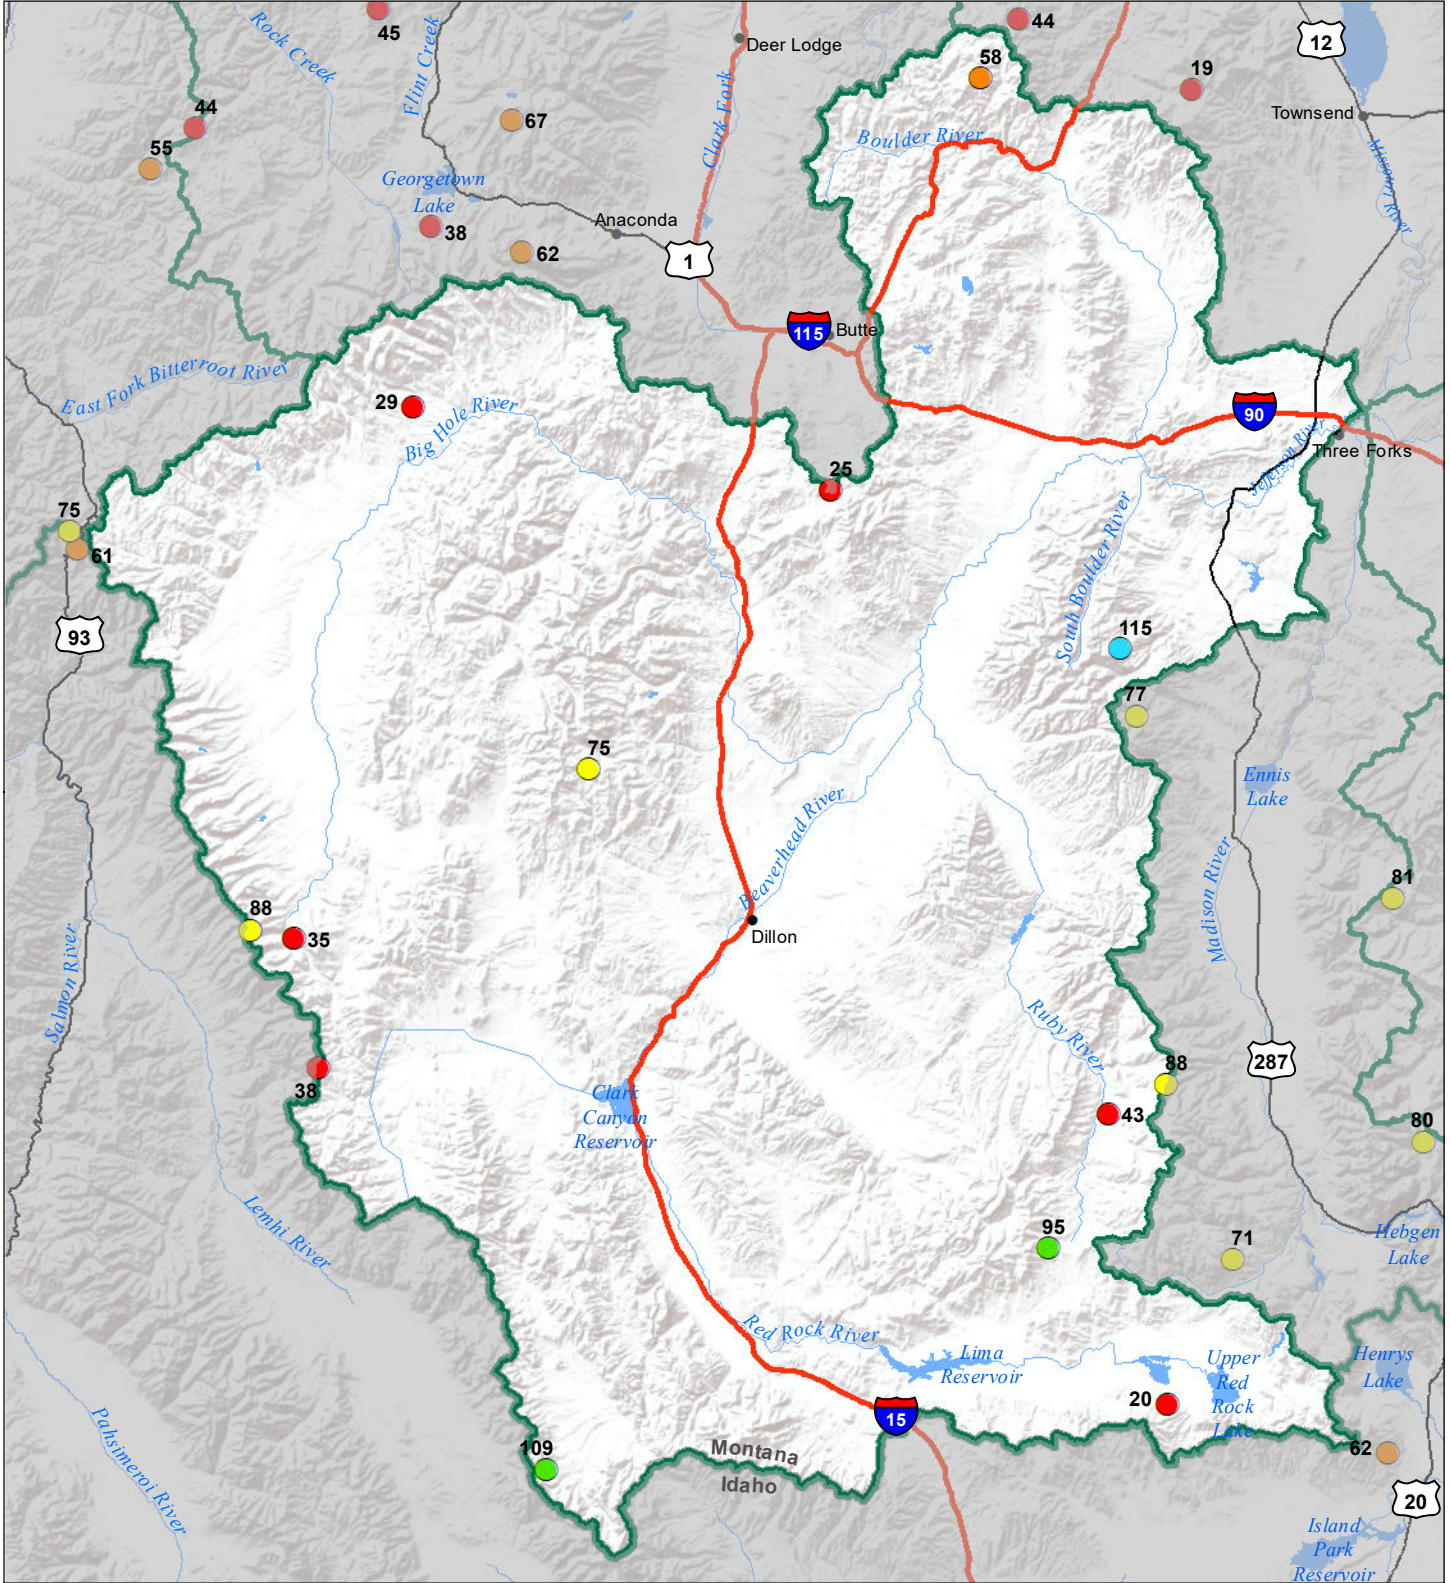

Jefferson River Basin Snow Water Equivalent Percentage of Normal December 1, 2021

Snow Water Equivalent Percent of Normal

SNOTEL

- > 150%
- 131 - 150%
- 111 - 130%
- 91 - 110%
- 71 - 90%
- 51 - 70%
- 1 - 50%
- *

Snowcourse

- ⊕ > 150%
- ⊕ 131 - 150%
- ⊕ 111 - 130%
- ⊕ 91 - 110%
- ⊕ 71 - 90%
- ⊕ 51 - 70%
- ⊕ 1 - 50%
- ⊕ *