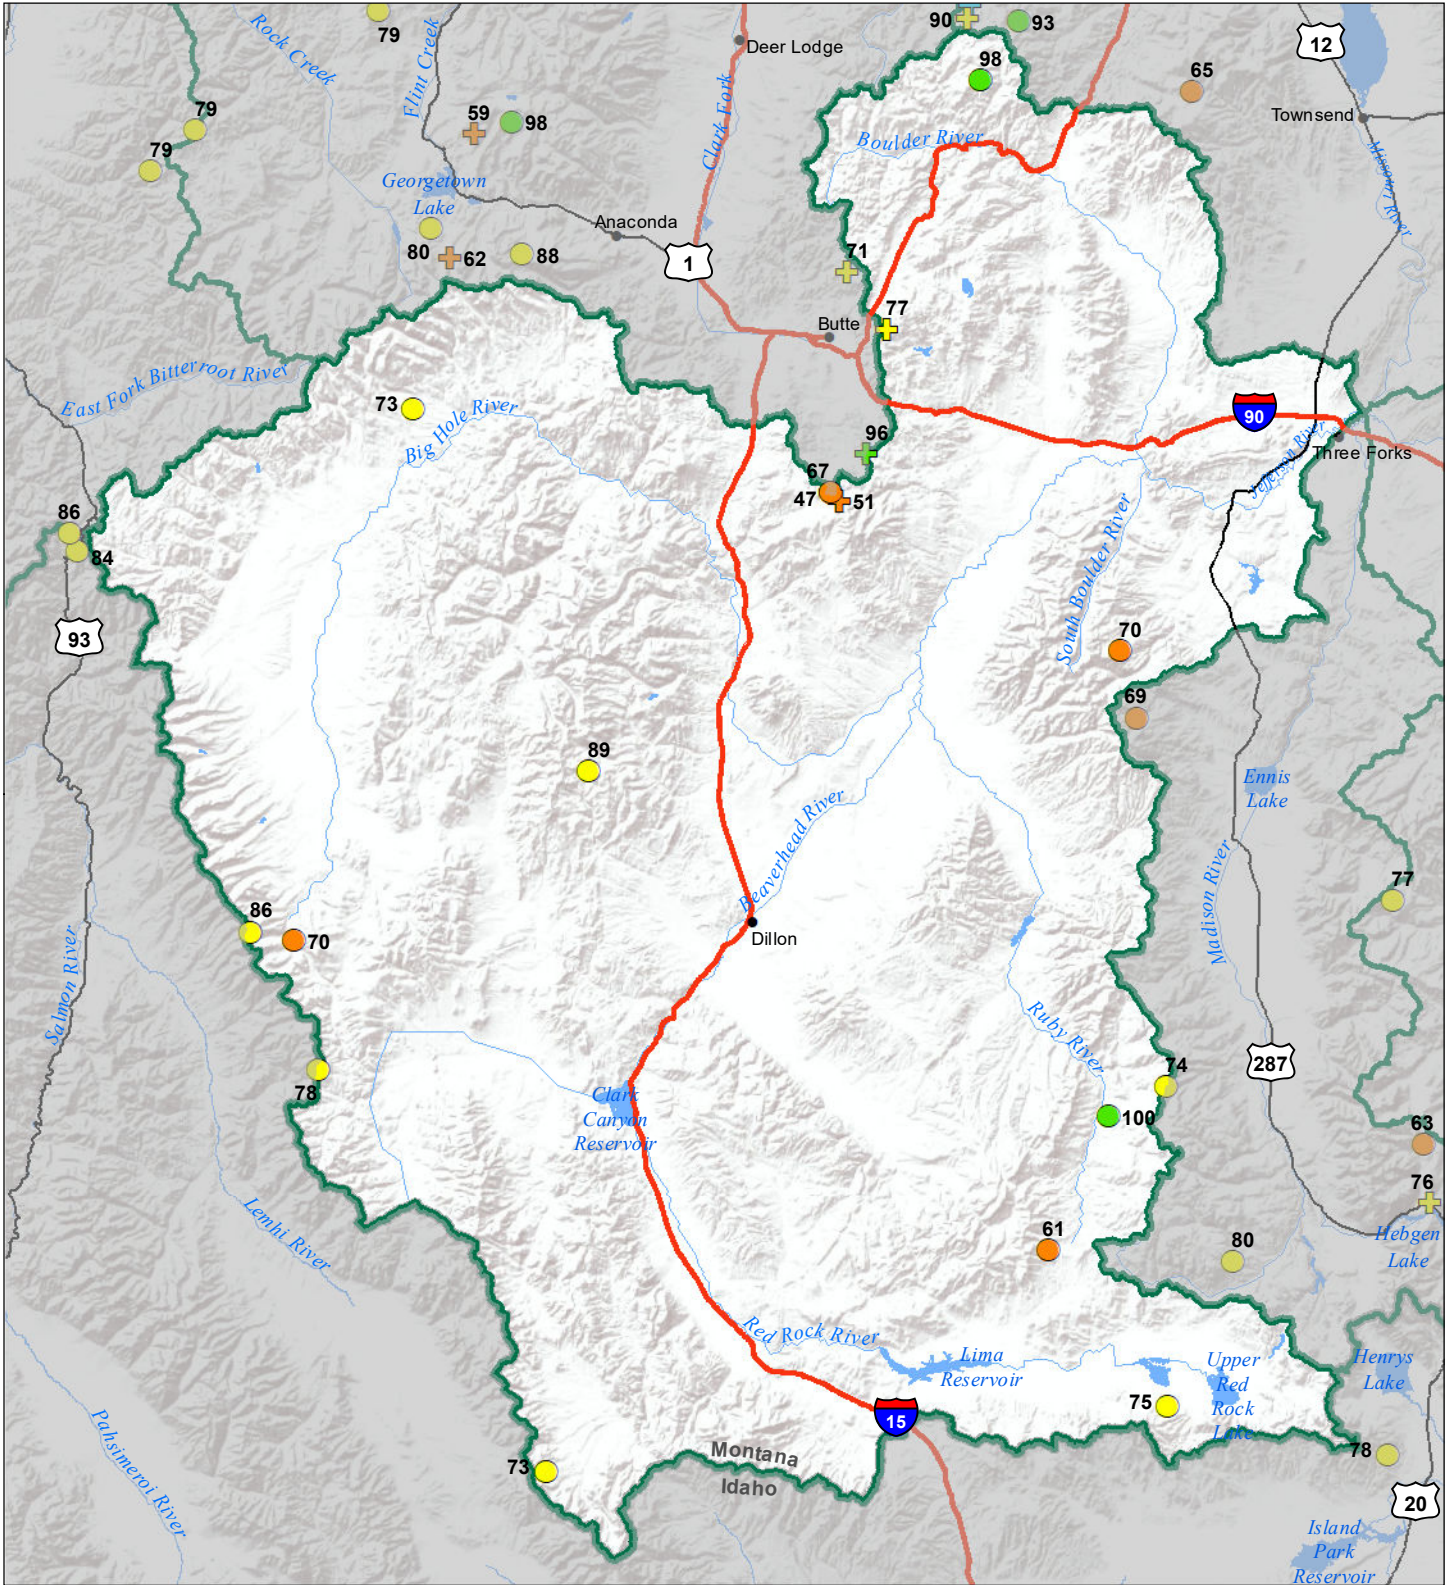

# Jefferson River Basin Snow Water Equivalent Percentage of Normal February 1, 2021

## Snow Water Equivalent Percent of Normal

### SNOTEL

- > 150%
- 131 - 150%
- 111 - 130%
- 91 - 110%
- 71 - 90%
- 51 - 70%
- 1 - 50%
- \* 0%

### Snowcourse

- + > 150%
- + 131 - 150%
- + 111 - 130%
- + 91 - 110%
- + 71 - 90%
- + 51 - 70%
- + 1 - 50%
- \* 0%