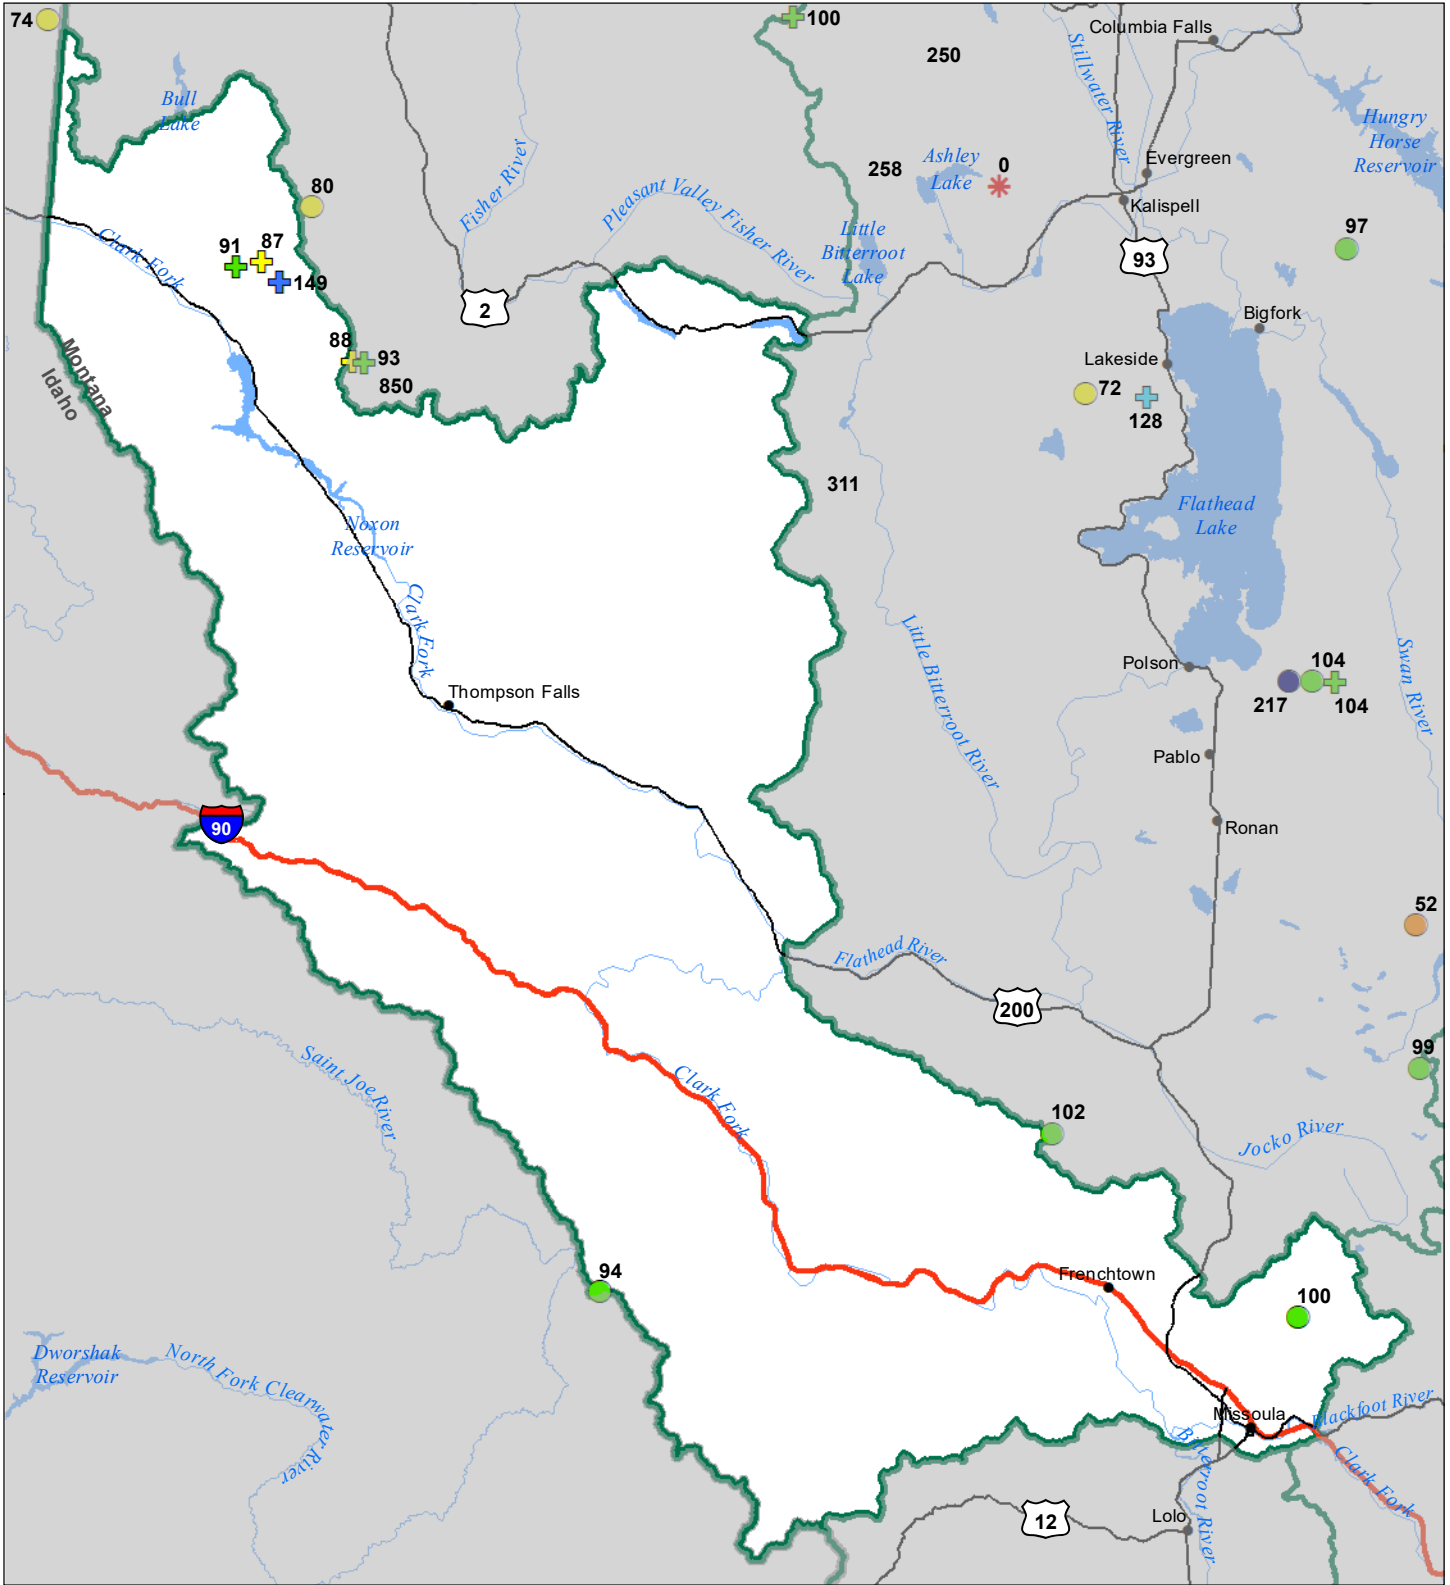

Lower Clark Fork River Basin Snow Water Equivalent Percentage of Normal May 1, 2023

Snow Water Equivalent Percent of Normal

SNOTEL

- > 150%
- 131 - 150%
- 111 - 130%
- 91 - 110%
- 71 - 90%
- 51 - 70%
- 1 - 50%
- * 0%

Snowcourse

- + > 150%
- + 131 - 150%
- + 111 - 130%
- + 91 - 110%
- + 71 - 90%
- + 51 - 70%
- + 1 - 50%
- * 0%