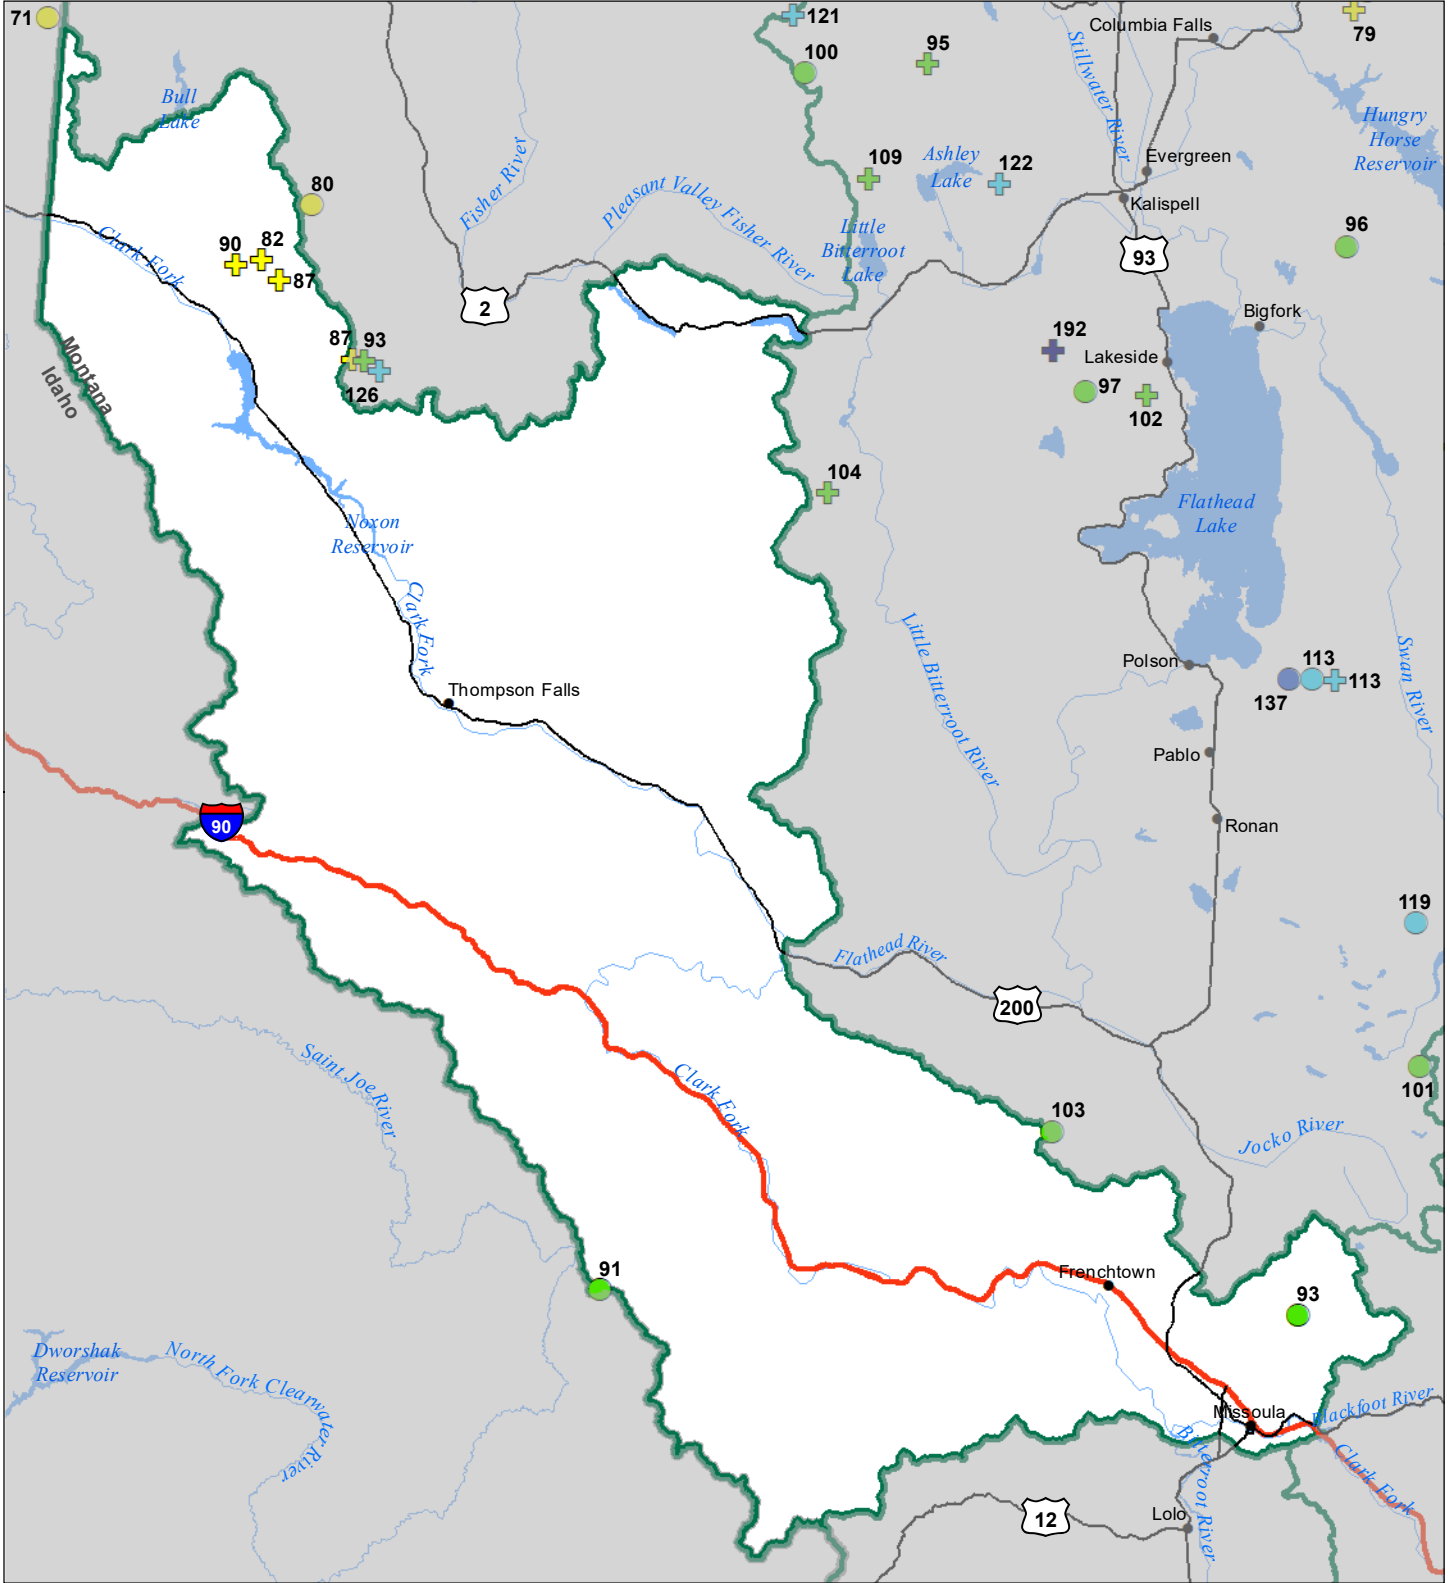

Lower Clark Fork River Basin Snow Water Equivalent Percentage of Normal April 1, 2023

Snow Water Equivalent Percent of Normal

SNOTEL

- > 150%
- 131 - 150%
- 111 - 130%
- 91 - 110%
- 71 - 90%
- 51 - 70%
- 1 - 50%
- 0%

Snowcourse

- ⊕ > 150%
- ⊕ 131 - 150%
- ⊕ 111 - 130%
- ⊕ 91 - 110%
- ⊕ 71 - 90%
- ⊕ 51 - 70%
- ⊕ 1 - 50%
- ⊕ 0%