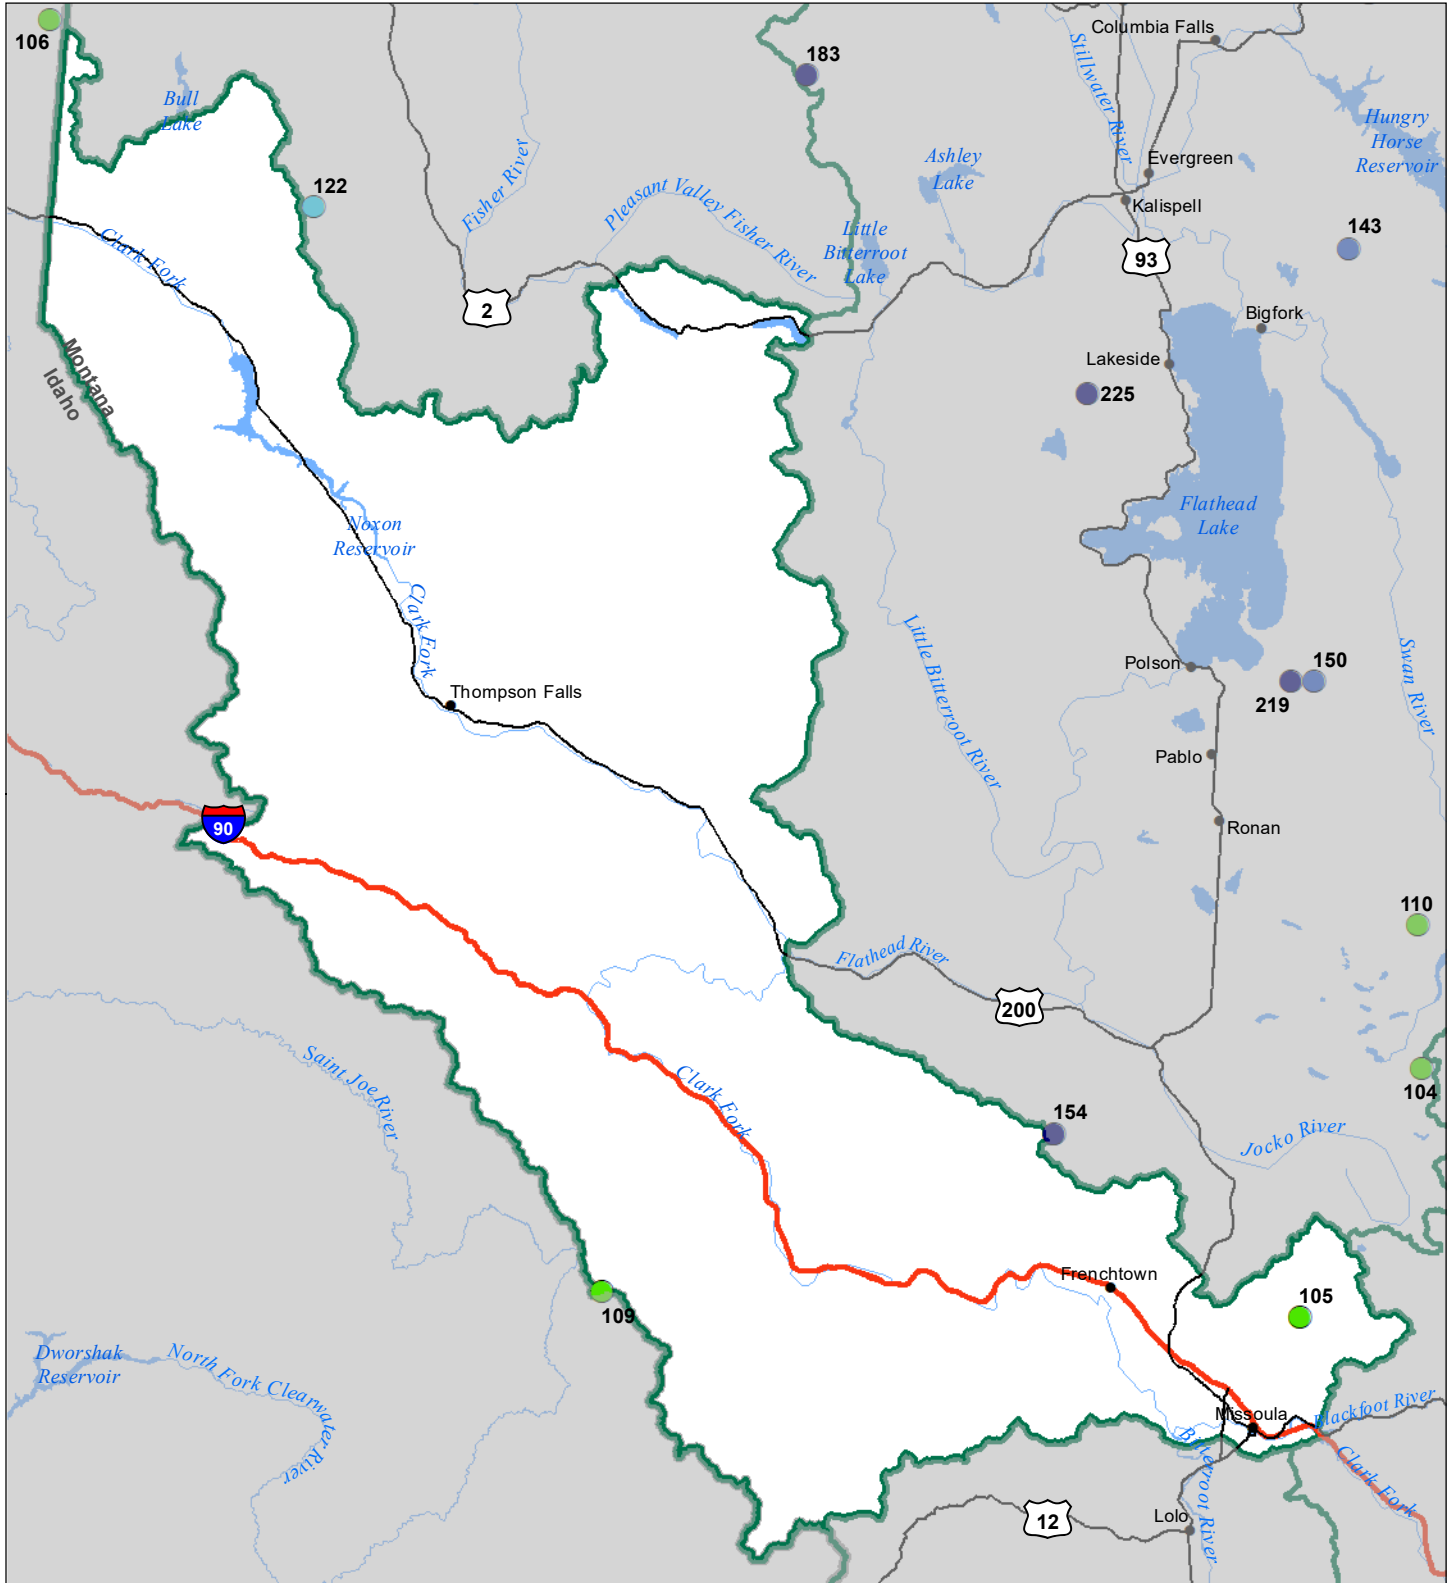

# Lower Clark Fork River Basin Snow Water Equivalent Percentage of Normal December 1, 2022

### Snow Water Equivalent Percent of Normal

**SNOTEL**

- > 150%
- 131 - 150%
- 111 - 130%
- 91 - 110%
- 71 - 90%
- 51 - 70%
- 1 - 50%
- \*

**Snowcourse**

- ⊕ > 150%
- ⊕ 131 - 150%
- ⊕ 111 - 130%
- ⊕ 91 - 110%
- ⊕ 71 - 90%
- ⊕ 51 - 70%
- ⊕ 1 - 50%
- ⊕ \*