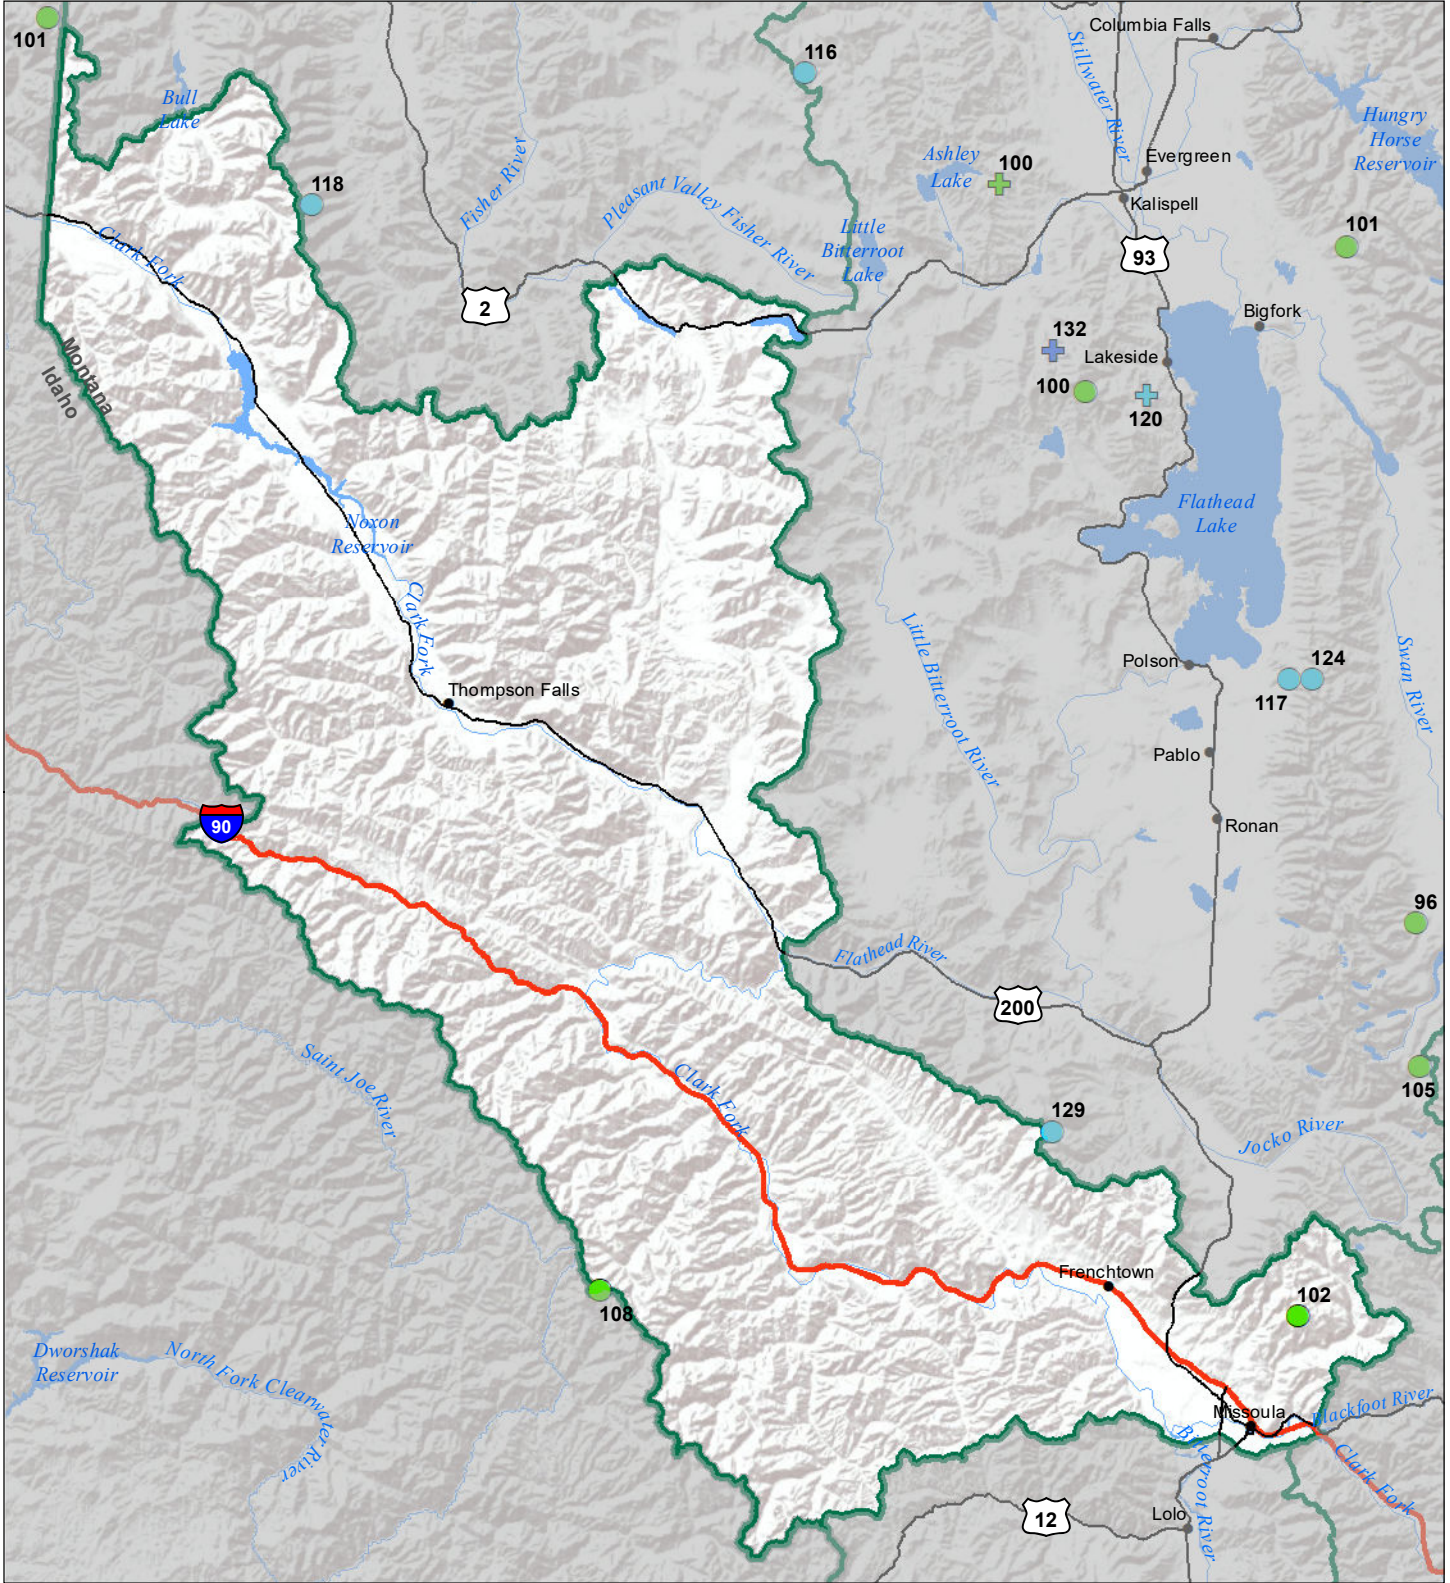

# Lower Clark Fork River Basin Snow Water Equivalent Percentage of Normal January 1, 2022

### Snow Water Equivalent Percent of Normal

**SNOTEL**

- > 150%
- 131 - 150%
- 111 - 130%
- 91 - 110%
- 71 - 90%
- 51 - 70%
- 1 - 50%
- \*

**Snowcourse**

- ⊕ > 150%
- ⊕ 131 - 150%
- ⊕ 111 - 130%
- ⊕ 91 - 110%
- ⊕ 71 - 90%
- ⊕ 51 - 70%
- ⊕ 1 - 50%
- ⊕ \*