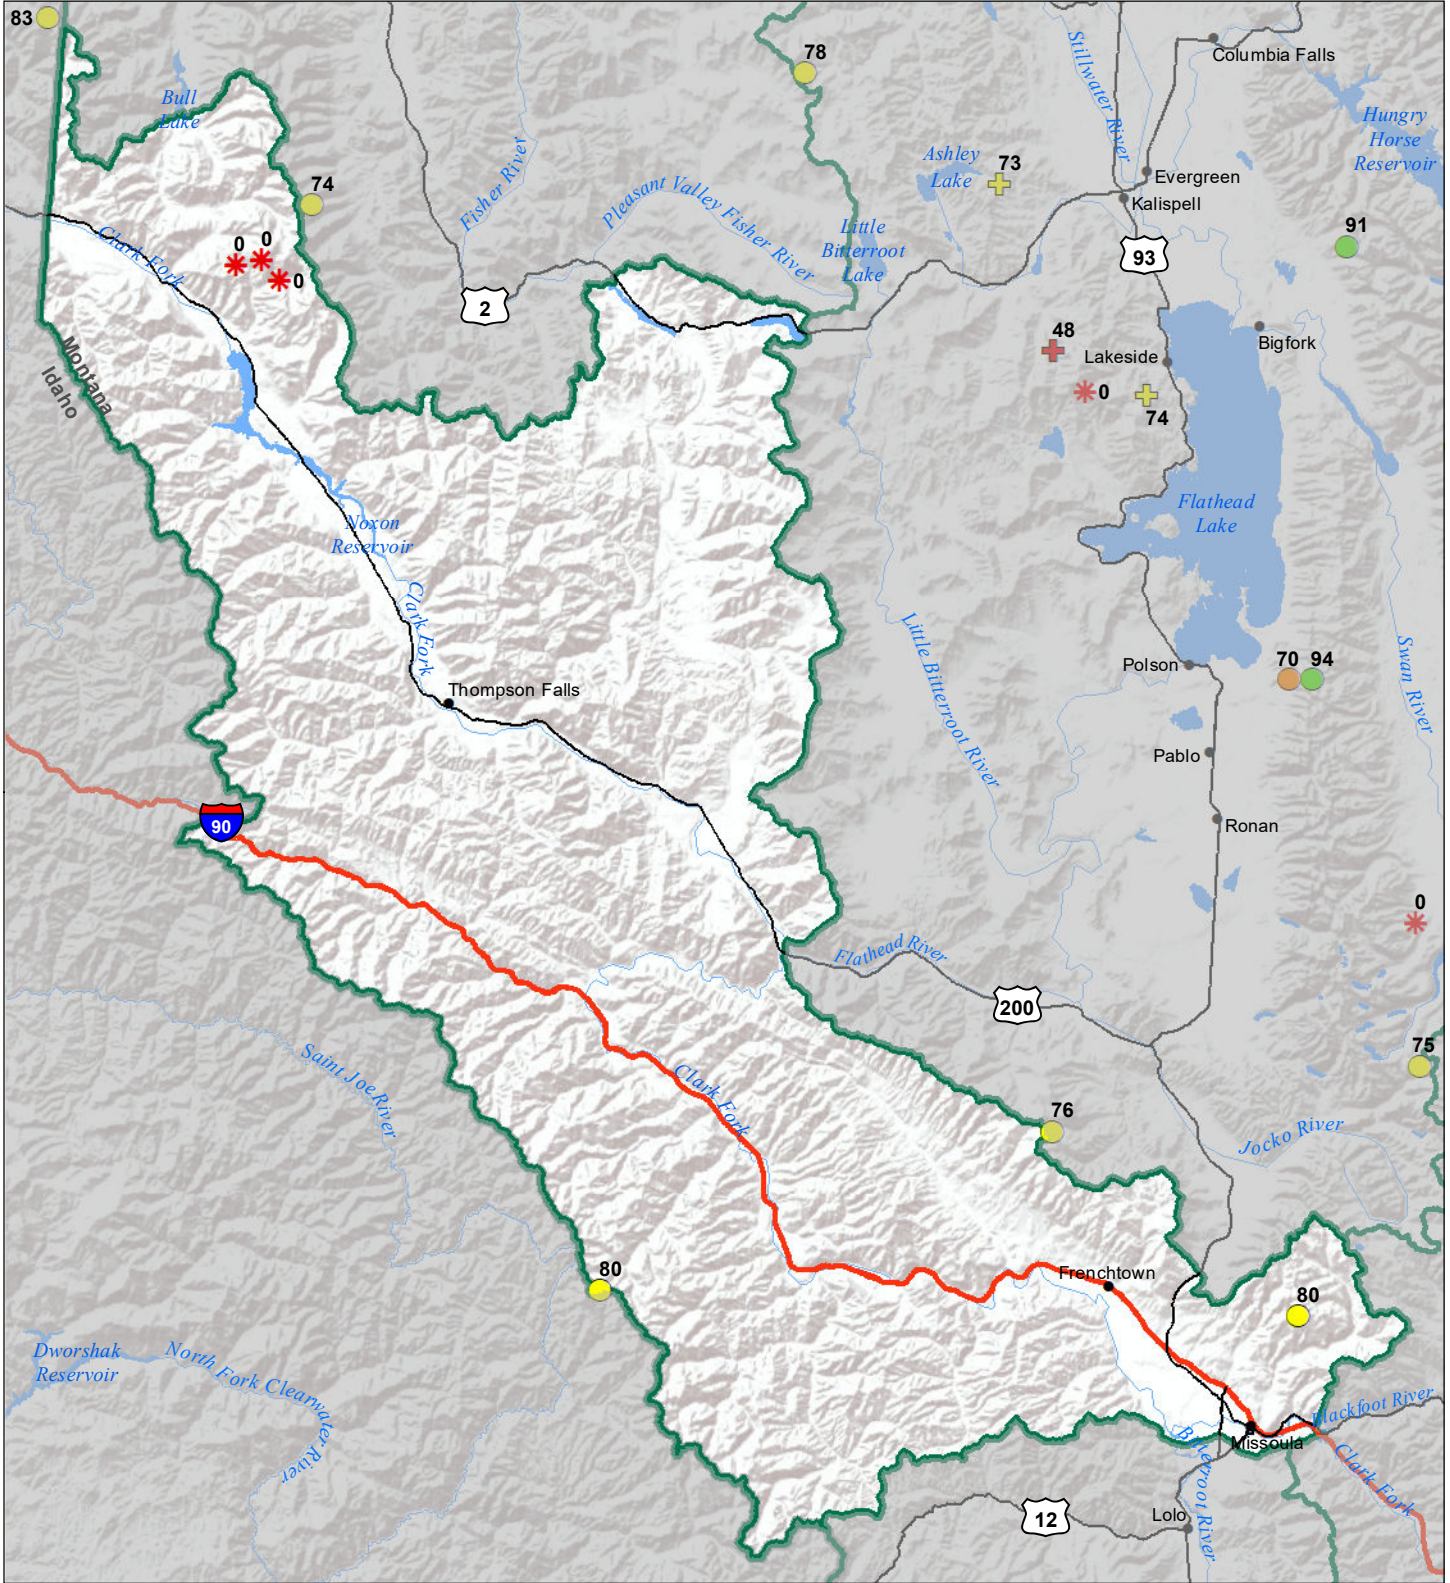

Lower Clark Fork River Basin Snow Water Equivalent Percentage of Normal February 1, 2021

Snow Water Equivalent Percent of Normal

SNOTEL

- > 150%
- 131 - 150%
- 111 - 130%
- 91 - 110%
- 71 - 90%
- 51 - 70%
- 1 - 50%
- ✱ 0%

Snowcourse

- + > 150%
- + 131 - 150%
- + 111 - 130%
- + 91 - 110%
- + 71 - 90%
- + 51 - 70%
- + 1 - 50%
- ✱ 0%