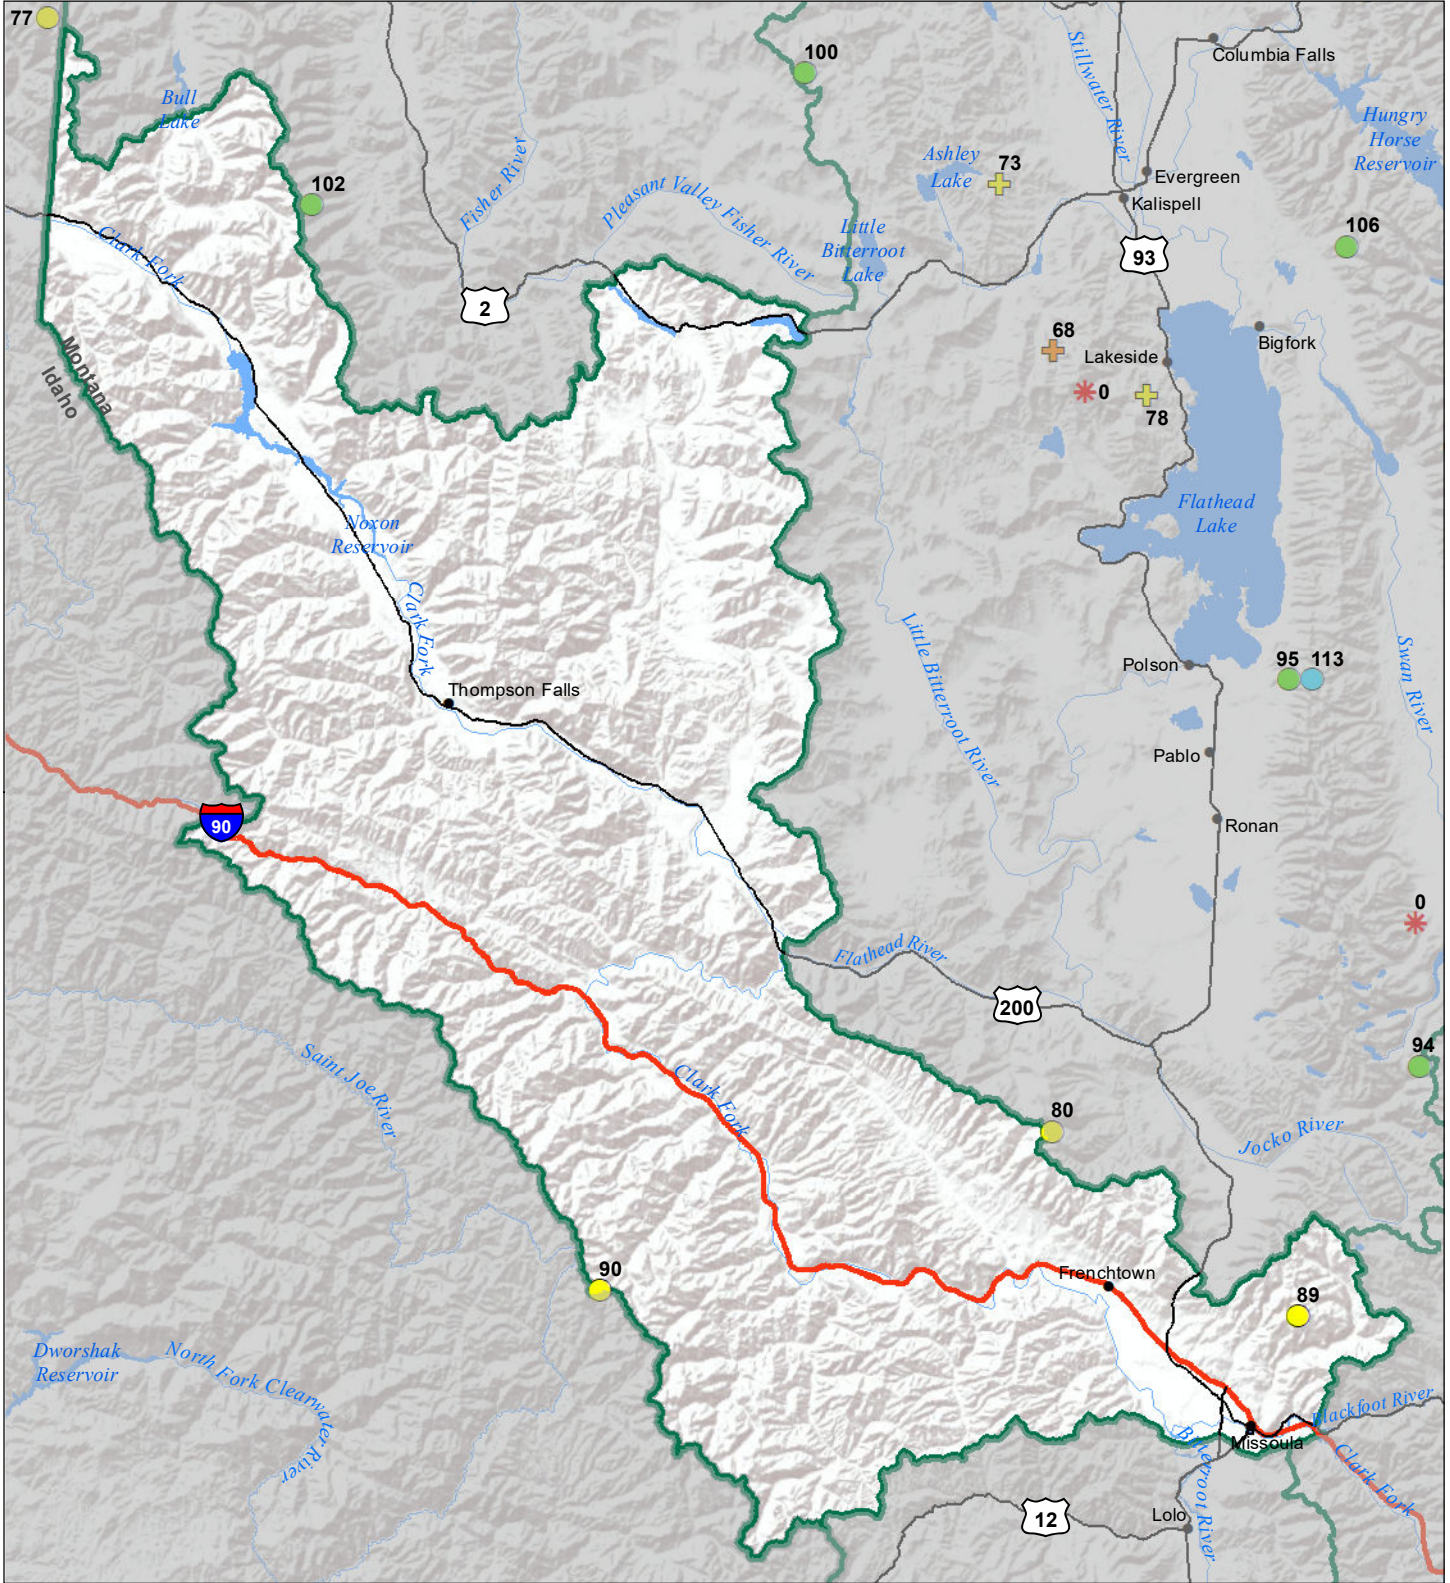

# Lower Clark Fork River Basin Snow Water Equivalent Percentage of Normal January 1, 2021

## Snow Water Equivalent Percent of Normal

### SNOTEL

- > 150%
- 131 - 150%
- 111 - 130%
- 91 - 110%
- 71 - 90%
- 51 - 70%
- 1 - 50%
- \* 0%

### Snowcourse

- + > 150%
- + 131 - 150%
- + 111 - 130%
- + 91 - 110%
- + 71 - 90%
- + 51 - 70%
- + 1 - 50%
- \* 0%