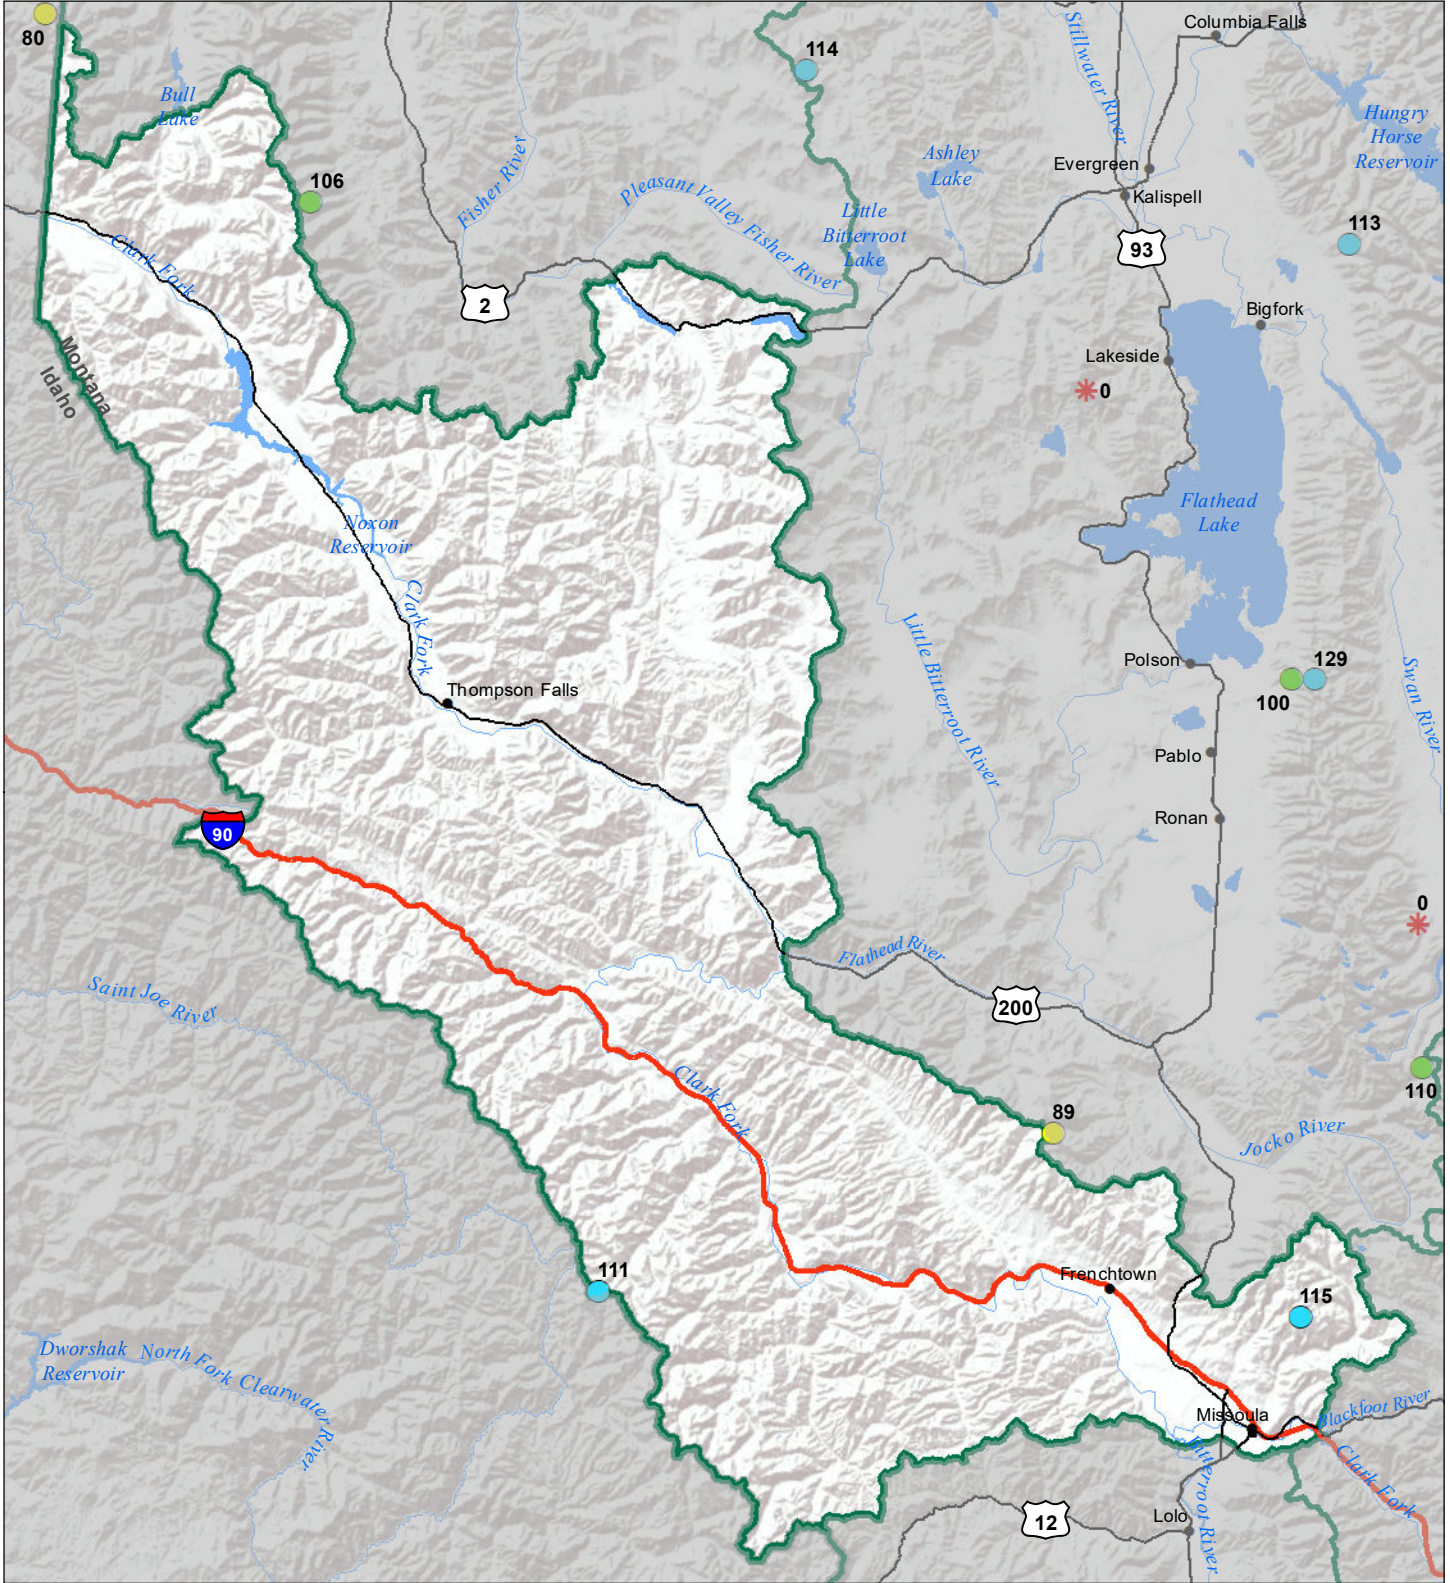

# Lower Clark Fork River Basin Snow Water Equivalent Percentage of Normal December 1, 2020

### Snow Water Equivalent Percent of Normal

**SNOTEL**

- > 150%
- 131 - 150%
- 111 - 130%
- 91 - 110%
- 71 - 90%
- 51 - 70%
- 1 - 50%
- \*

**Snowcourse**

- ⊕ > 150%
- ⊕ 131 - 150%
- ⊕ 111 - 130%
- ⊕ 91 - 110%
- ⊕ 71 - 90%
- ⊕ 51 - 70%
- ⊕ 1 - 50%
- ⊕ \*