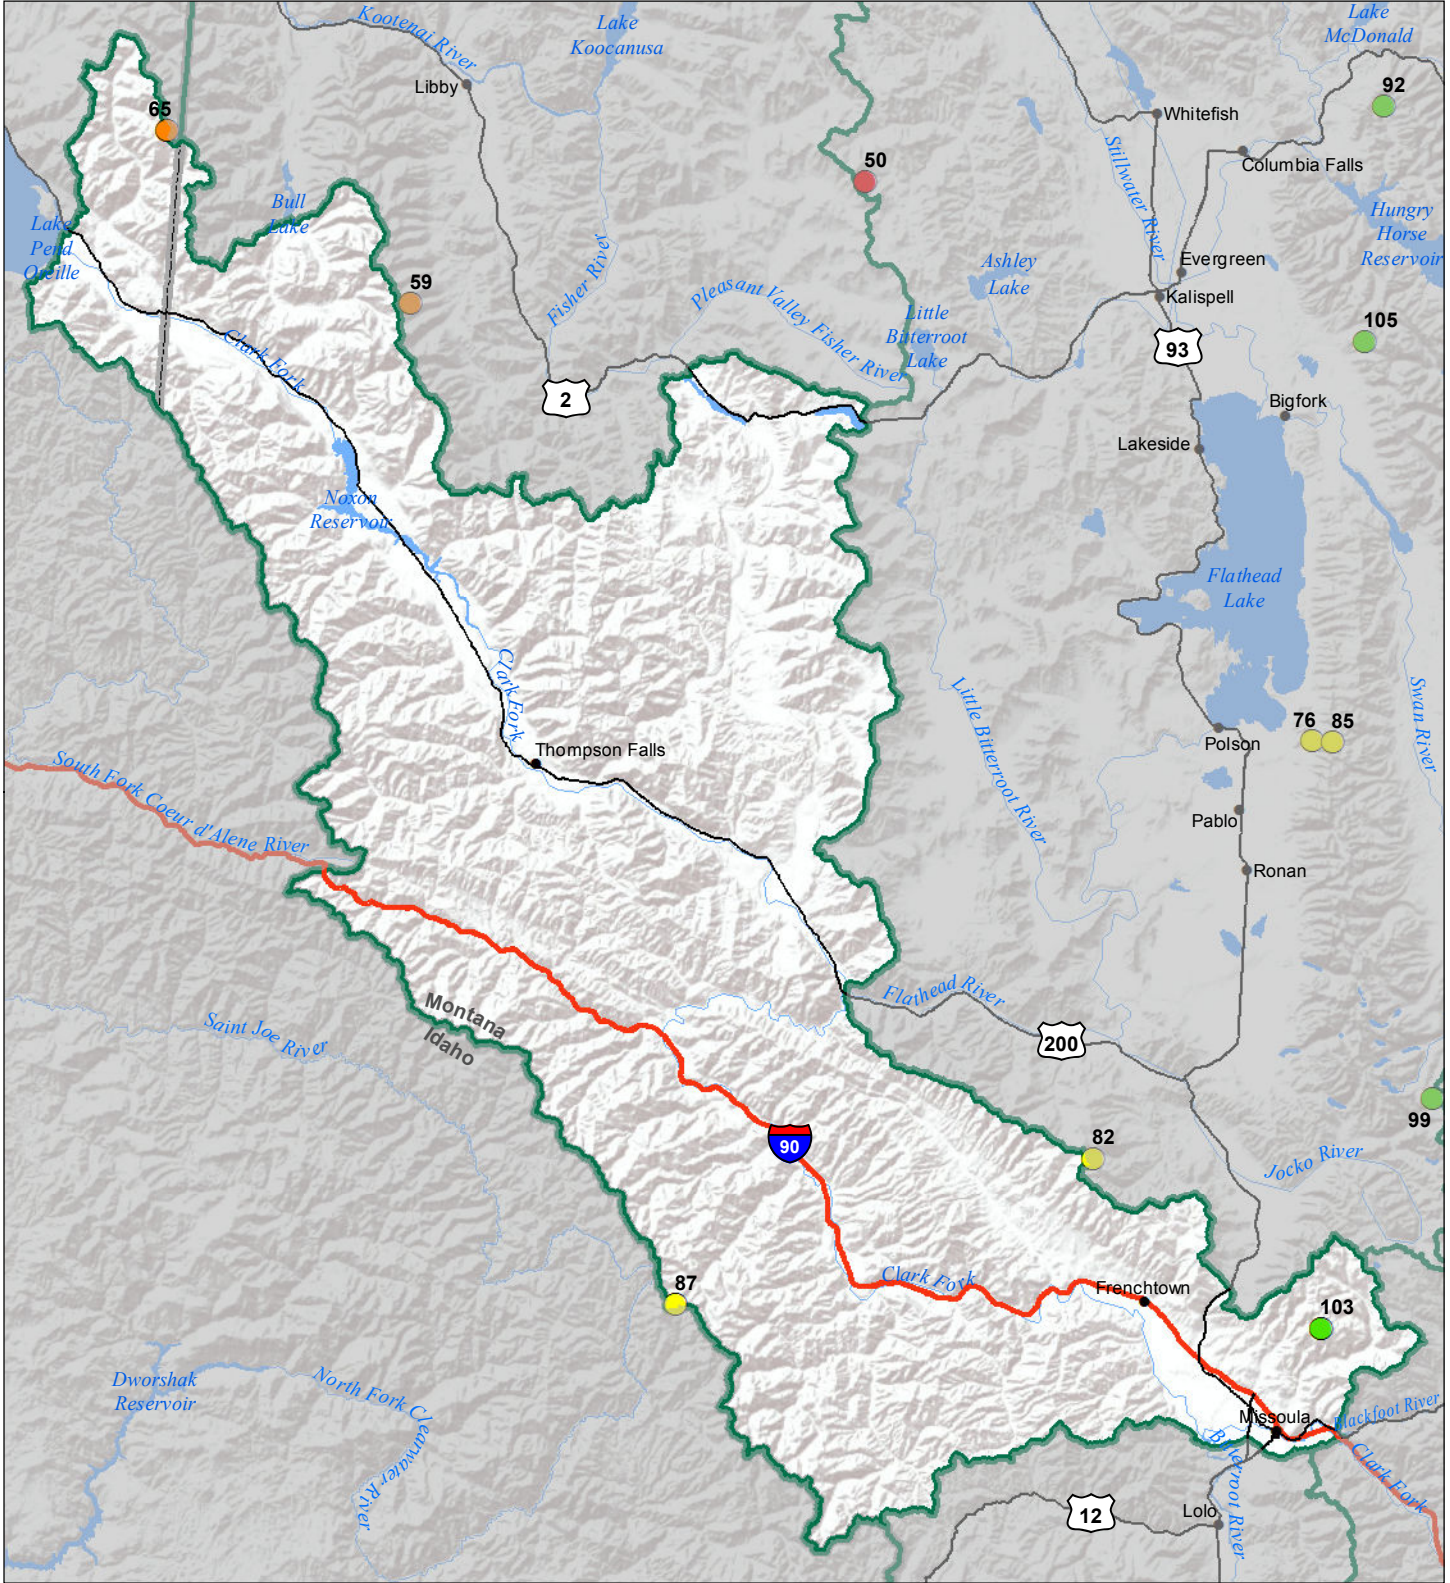

# Lower Clark Fork River Basin Snow Water Equivalent Percentage of Normal December 1, 2018

### Snow Water Equivalent Percent of Normal

**SNOTEL**

- > 150%
- 131 - 150%
- 111 - 130%
- 91 - 110%
- 71 - 90%
- 51 - 70%
- 1 - 50%
- \*

**Snowcourse**

- ⊕ > 150%
- ⊕ 131 - 150%
- ⊕ 111 - 130%
- ⊕ 91 - 110%
- ⊕ 71 - 90%
- ⊕ 51 - 70%
- ⊕ 1 - 50%
- ⊕ \*