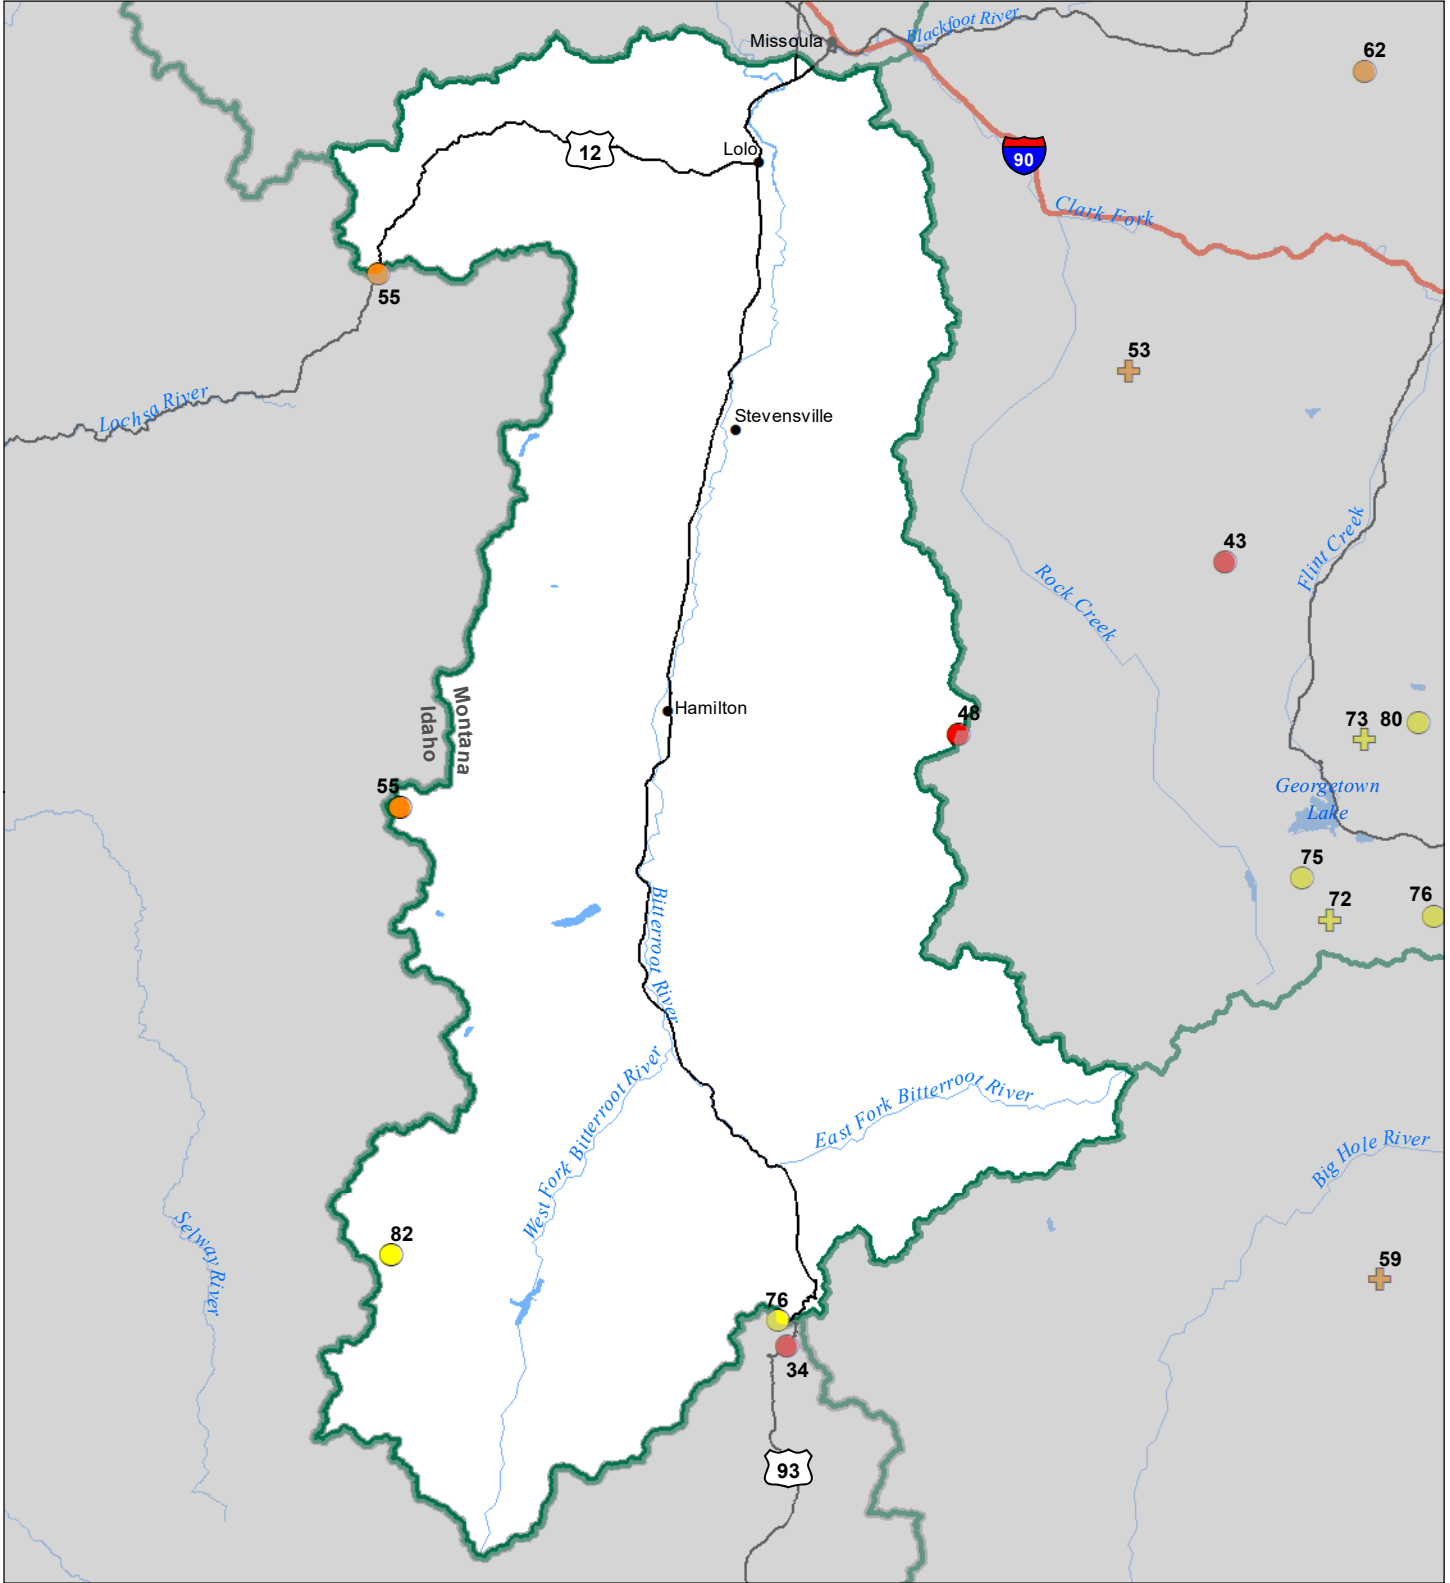

Bitterroot River Basin Snow Water Equivalent Percentage of Normal May 1, 2024

Snow Water Equivalent Percent of Normal

SNOTEL

- > 150%
- 131 - 150%
- 111 - 130%
- 91 - 110%
- 71 - 90%
- 51 - 70%
- 1 - 50%
- * 0%

Snowcourse

- ⊕ > 150%
- ⊕ 131 - 150%
- ⊕ 111 - 130%
- ⊕ 91 - 110%
- ⊕ 71 - 90%
- ⊕ 51 - 70%
- ⊕ 1 - 50%
- * 0%