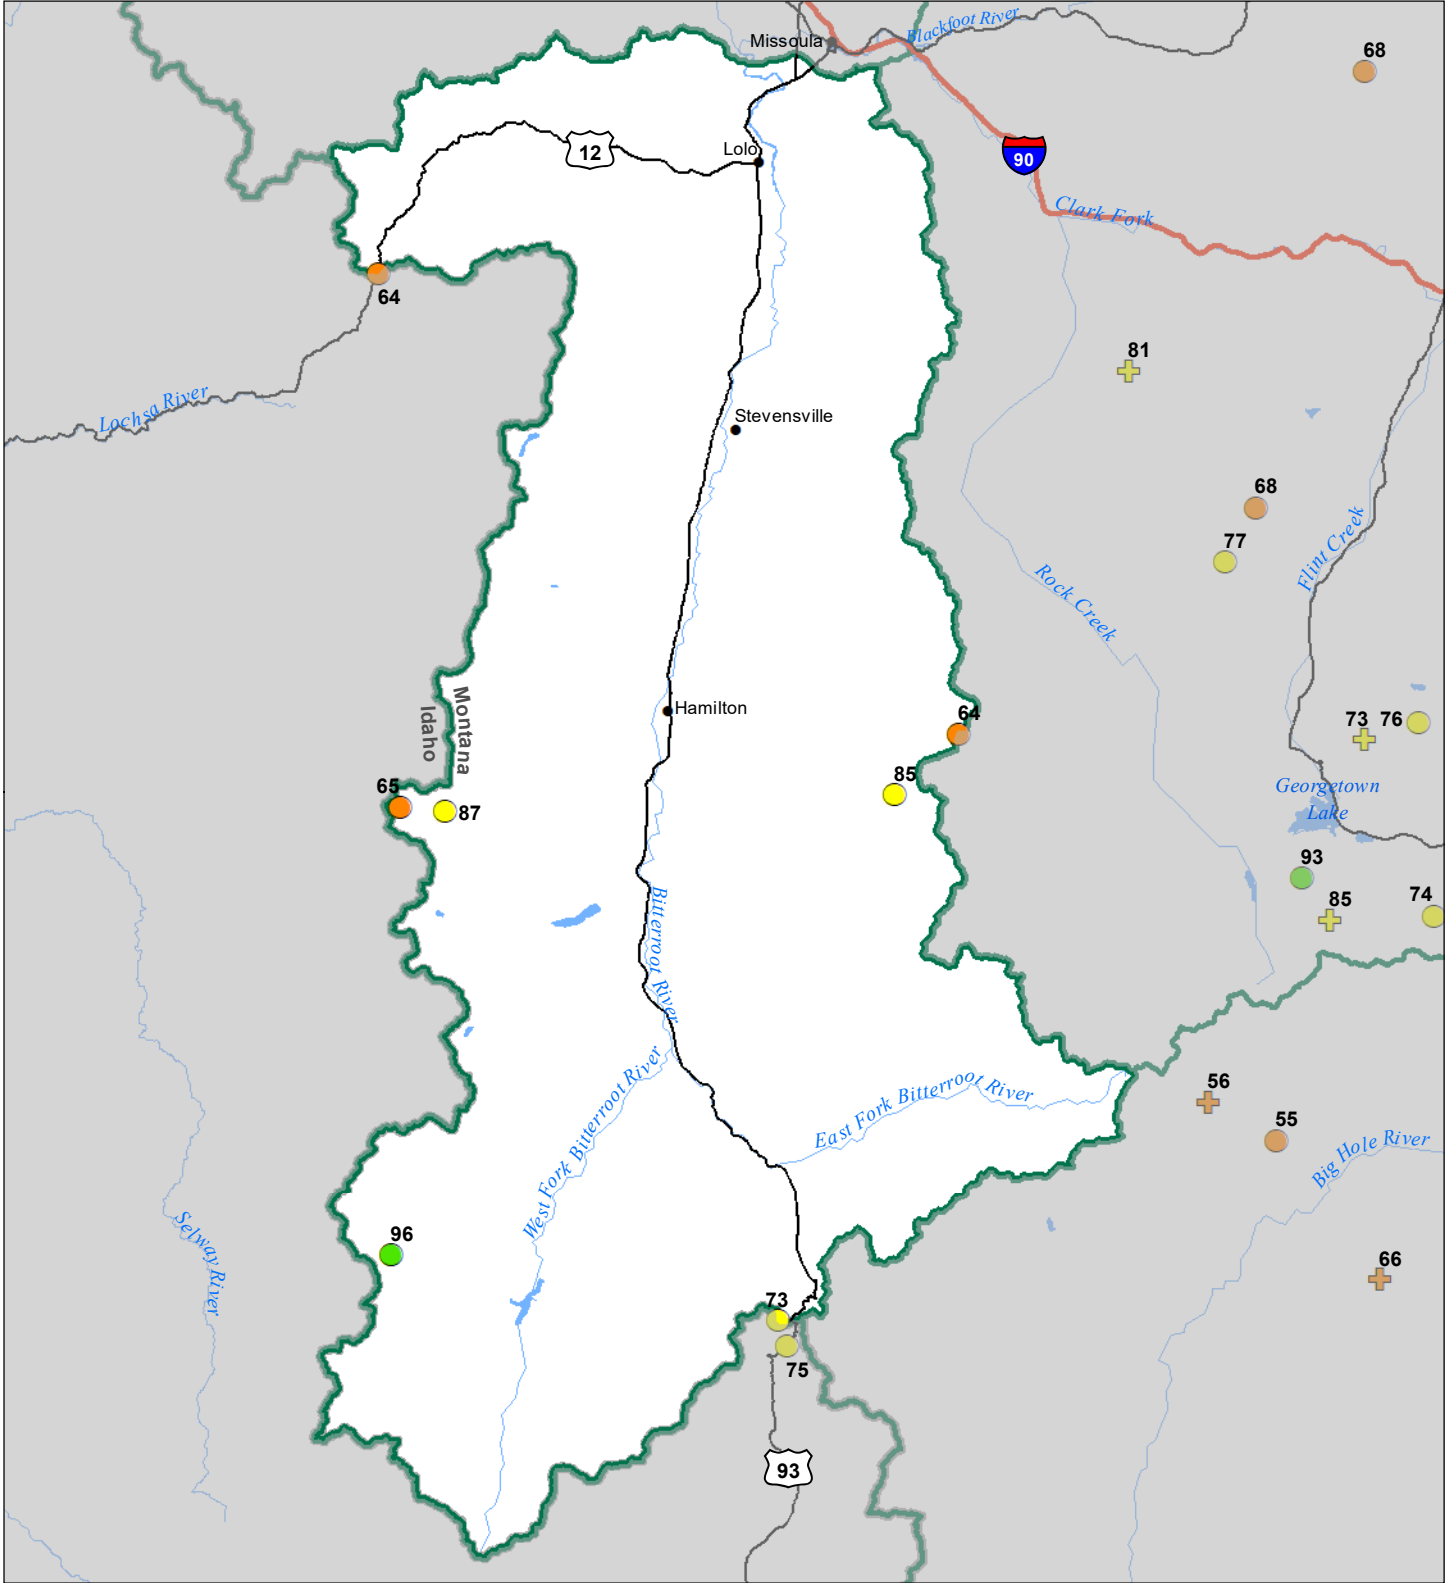

# Bitterroot River Basin Snow Water Equivalent Percentage of Normal April 1, 2024

## Snow Water Equivalent Percent of Normal

### SNOTEL

- > 150%
- 131 - 150%
- 111 - 130%
- 91 - 110%
- 71 - 90%
- 51 - 70%
- 1 - 50%
- \* 0%

### Snowcourse

- + > 150%
- + 131 - 150%
- + 111 - 130%
- + 91 - 110%
- + 71 - 90%
- + 51 - 70%
- + 1 - 50%
- \* 0%