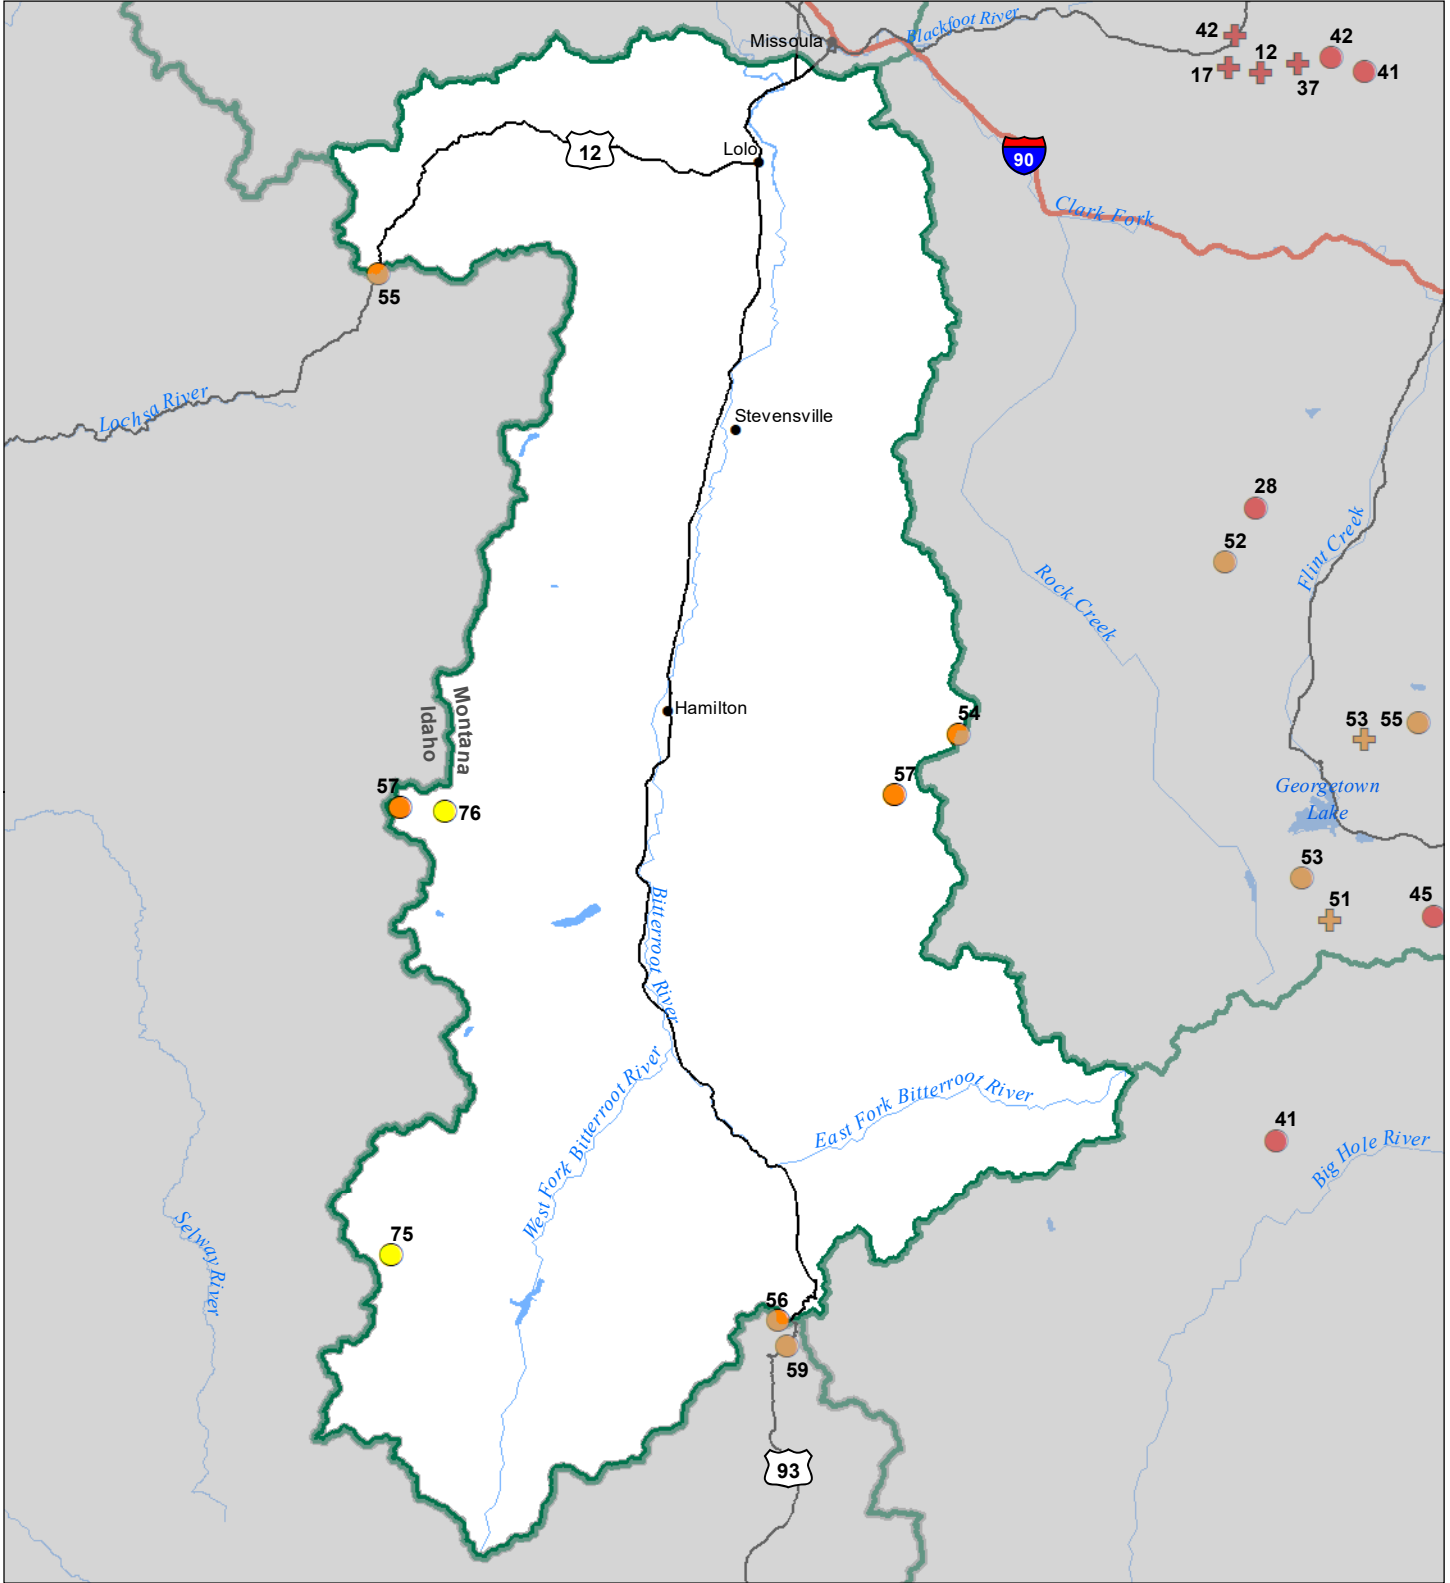

Bitterroot River Basin Snow Water Equivalent Percentage of Normal February 1, 2024

Snow Water Equivalent Percent of Normal

SNOTEL

- > 150%
- 131 - 150%
- 111 - 130%
- 91 - 110%
- 71 - 90%
- 51 - 70%
- 1 - 50%
- * 0%

Snowcourse

- ⊕ > 150%
- ⊕ 131 - 150%
- ⊕ 111 - 130%
- ⊕ 91 - 110%
- ⊕ 71 - 90%
- ⊕ 51 - 70%
- ⊕ 1 - 50%
- * 0%