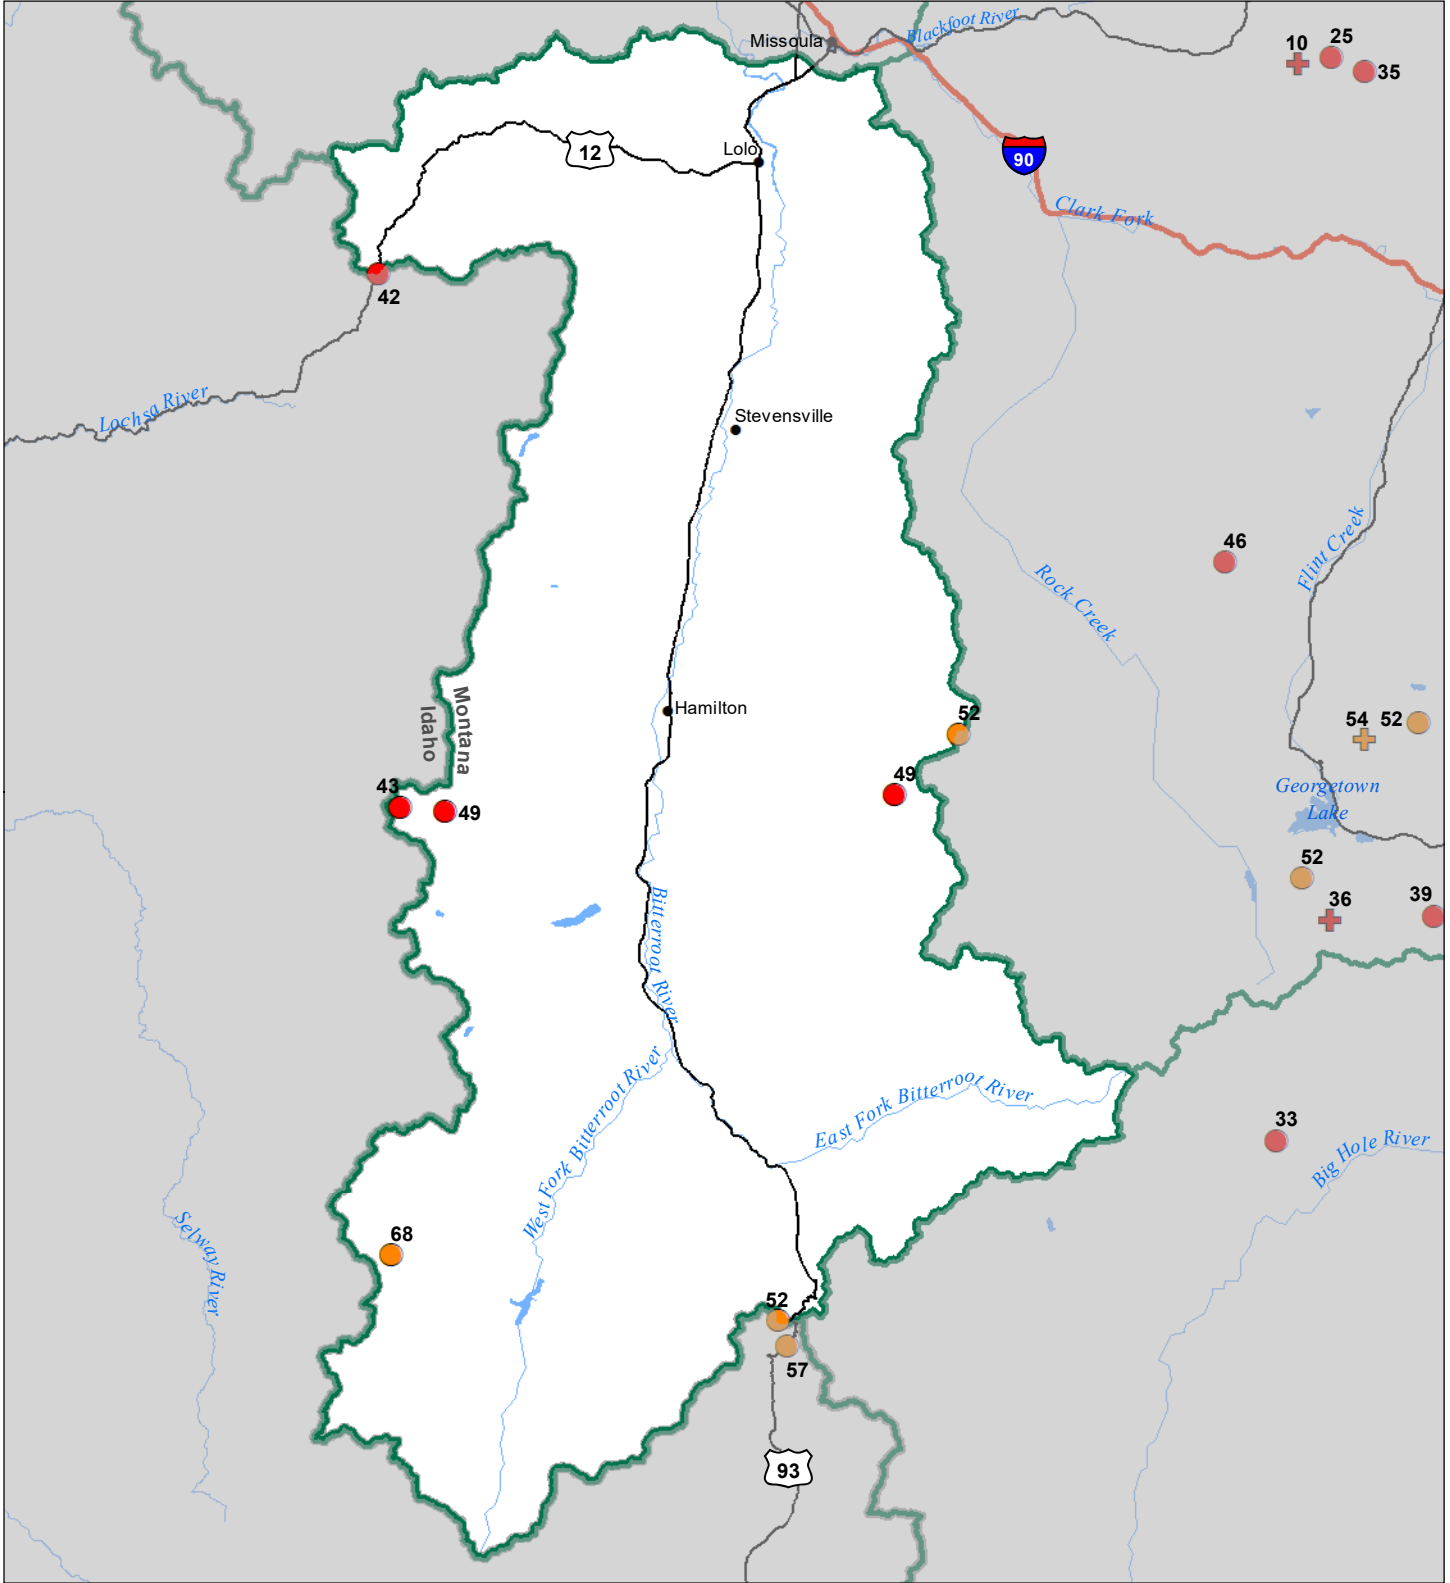

Bitterroot River Basin Snow Water Equivalent Percentage of Normal January 1, 2024

Snow Water Equivalent Percent of Normal

SNOTEL

- > 150%
- 131 - 150%
- 111 - 130%
- 91 - 110%
- 71 - 90%
- 51 - 70%
- 1 - 50%
- * 0%

Snowcourse

- + > 150%
- + 131 - 150%
- + 111 - 130%
- + 91 - 110%
- + 71 - 90%
- + 51 - 70%
- + 1 - 50%
- * 0%