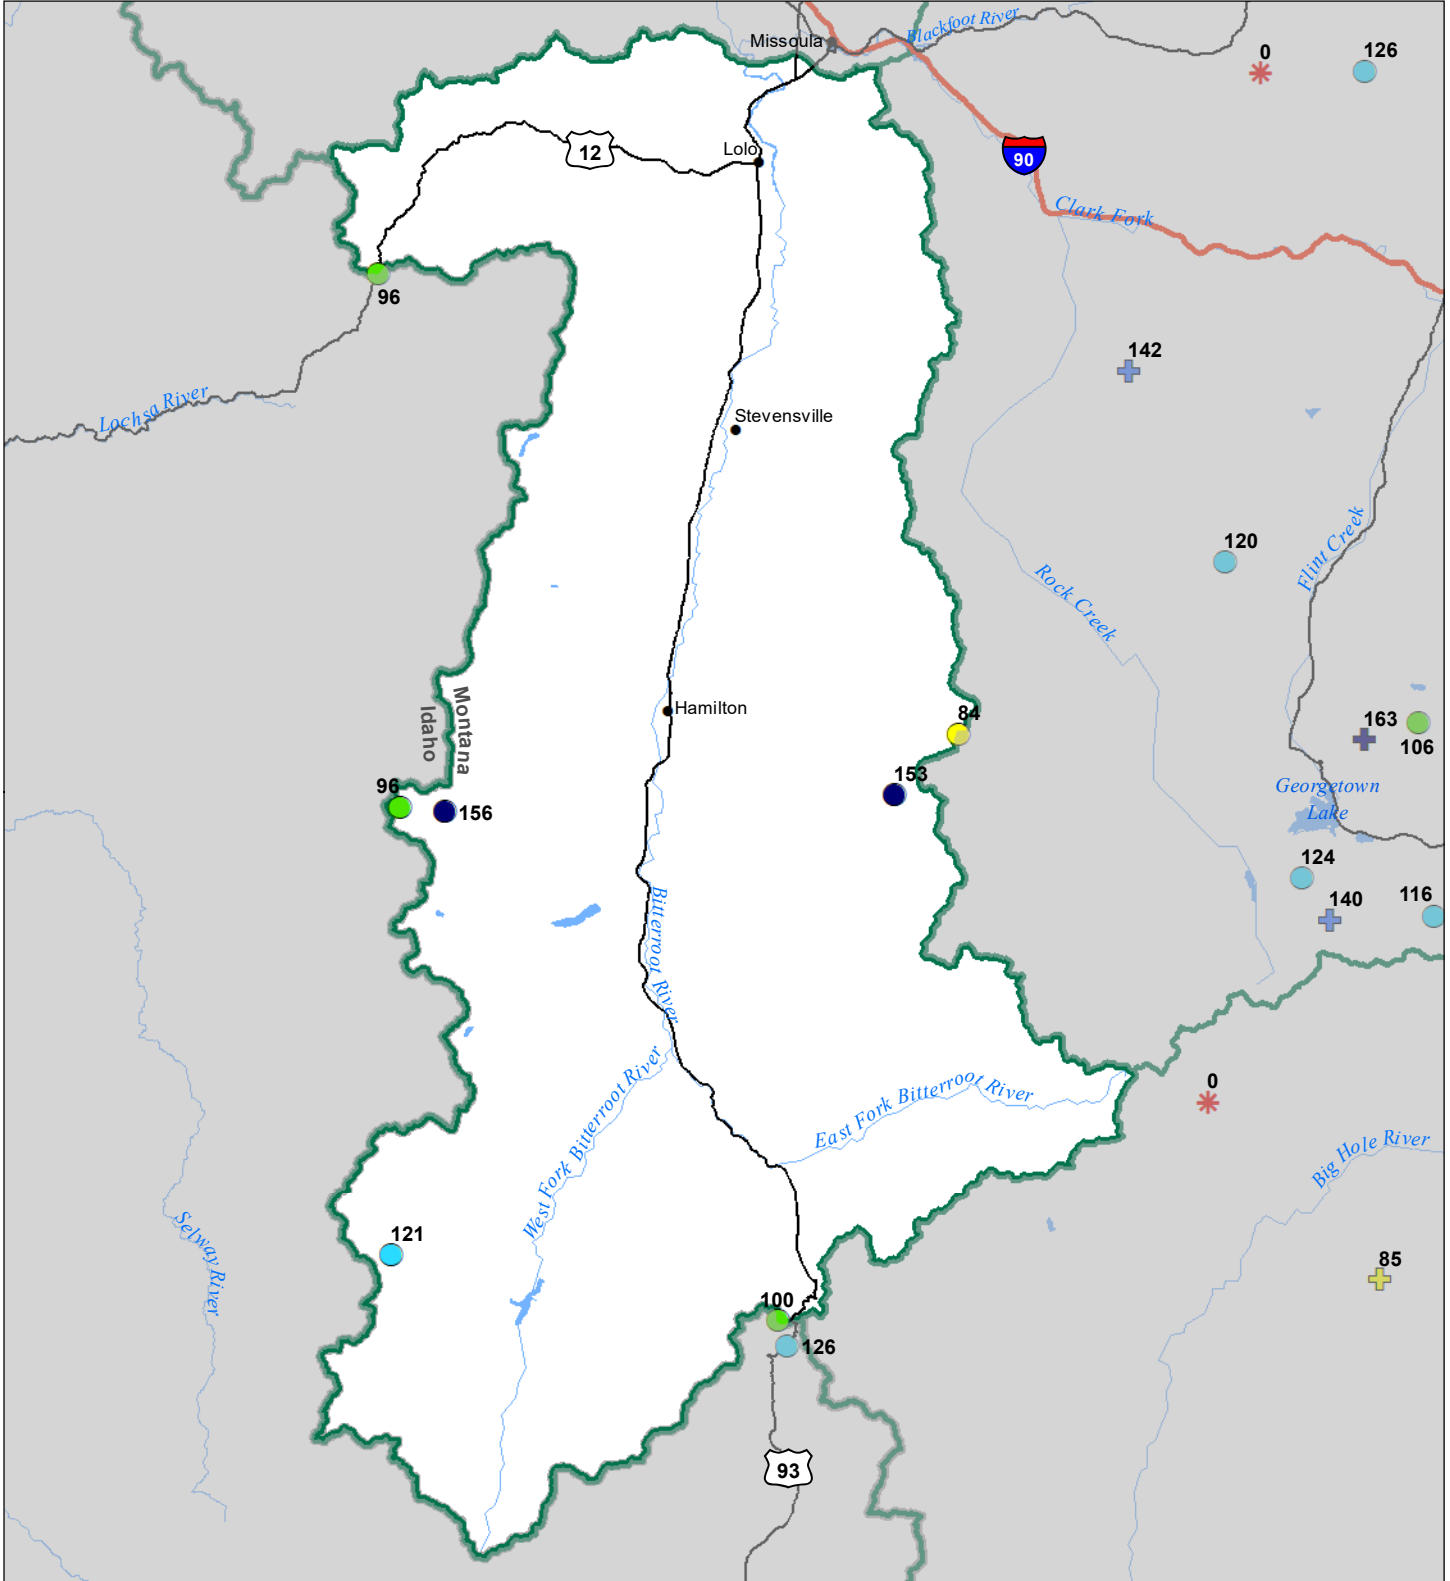

Bitterroot River Basin Snow Water Equivalent Percentage of Normal May 1, 2023

Snow Water Equivalent Percent of Normal

SNOTEL

- > 150%
- 131 - 150%
- 111 - 130%
- 91 - 110%
- 71 - 90%
- 51 - 70%
- 1 - 50%
- ✱ 0%

Snowcourse

- + > 150%
- + 131 - 150%
- + 111 - 130%
- + 91 - 110%
- + 71 - 90%
- + 51 - 70%
- + 1 - 50%
- ✱ 0%