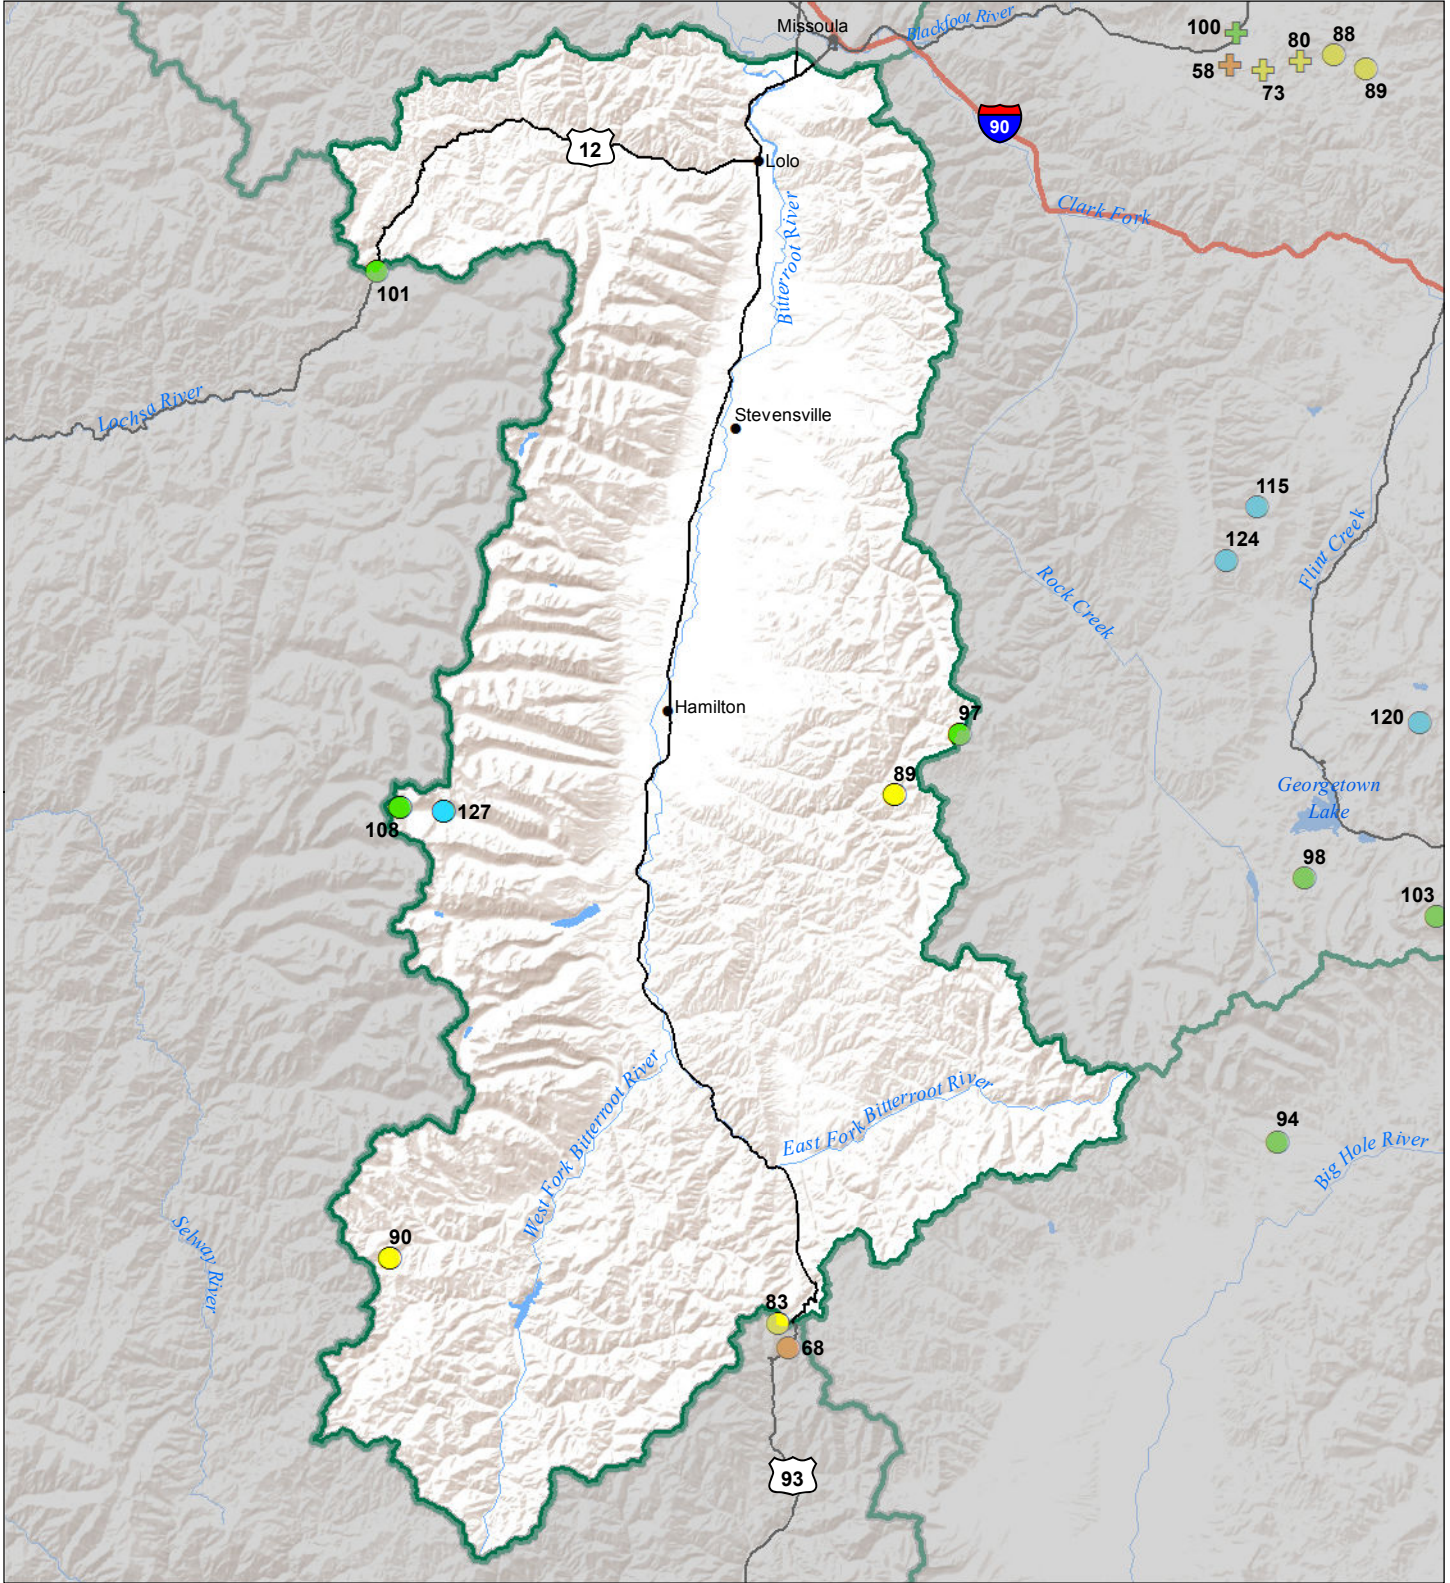

# Bitterroot River Basin Snow Water Equivalent Percentage of Normal January 1, 2019

## Snow Water Equivalent Percent of Normal

### SNOTEL

- > 150%
- 131 - 150%
- 111 - 130%
- 91 - 110%
- 71 - 90%
- 51 - 70%
- 1 - 50%
- \* 0%

### Snowcourse

- + > 150%
- + 131 - 150%
- + 111 - 130%
- + 91 - 110%
- + 71 - 90%
- + 51 - 70%
- + 1 - 50%
- \* 0%