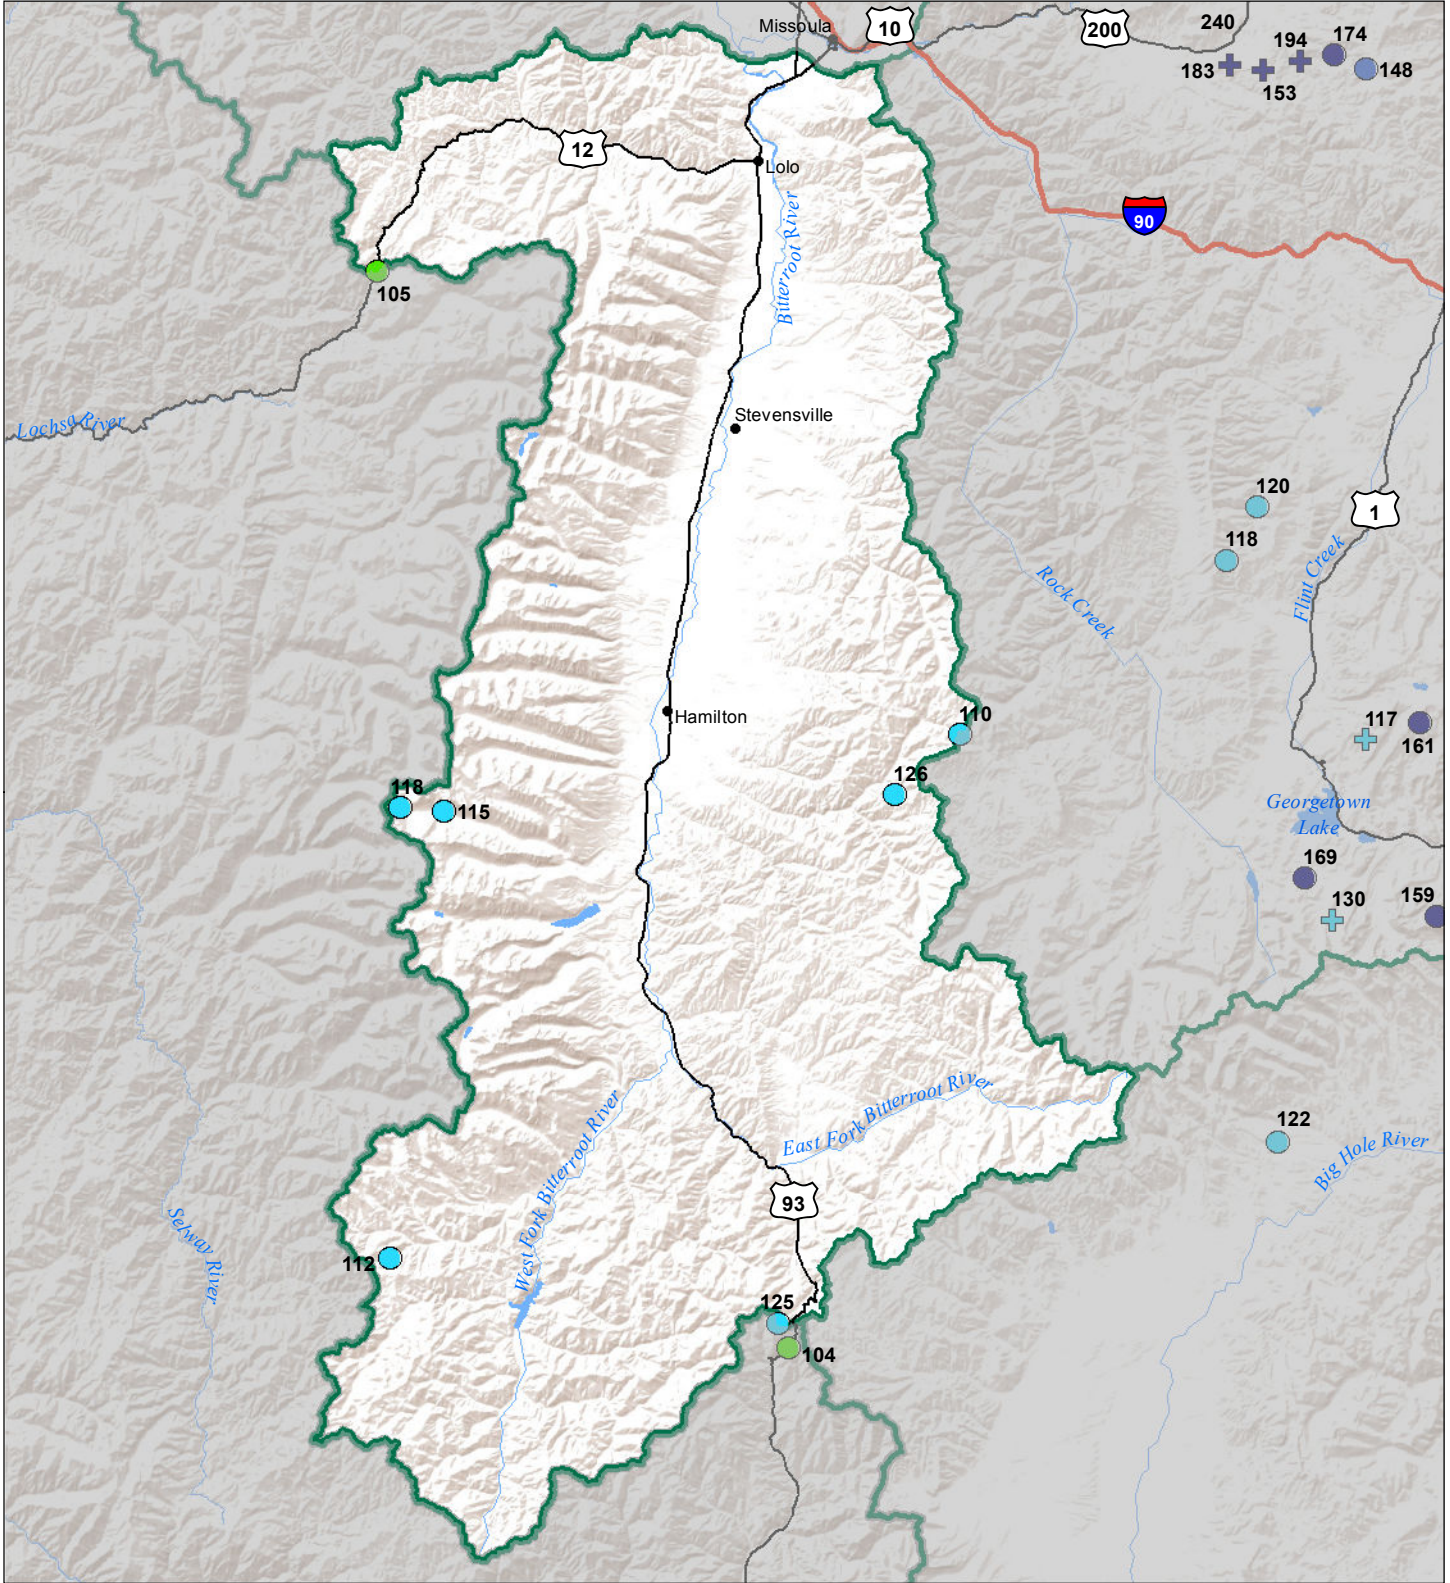

# Bitterroot River Basin Snow Water Equivalent Percentage of Normal February 1, 2018

## Snow Water Equivalent Percent of Normal

### SNOTEL

- > 150%
- 131 - 150%
- 111 - 130%
- 91 - 110%
- 71 - 90%
- 51 - 70%
- 1 - 50%
- \* 0%

### Snowcourse

- + > 150%
- + 131 - 150%
- + 111 - 130%
- + 91 - 110%
- + 71 - 90%
- + 51 - 70%
- + 1 - 50%
- \* 0%