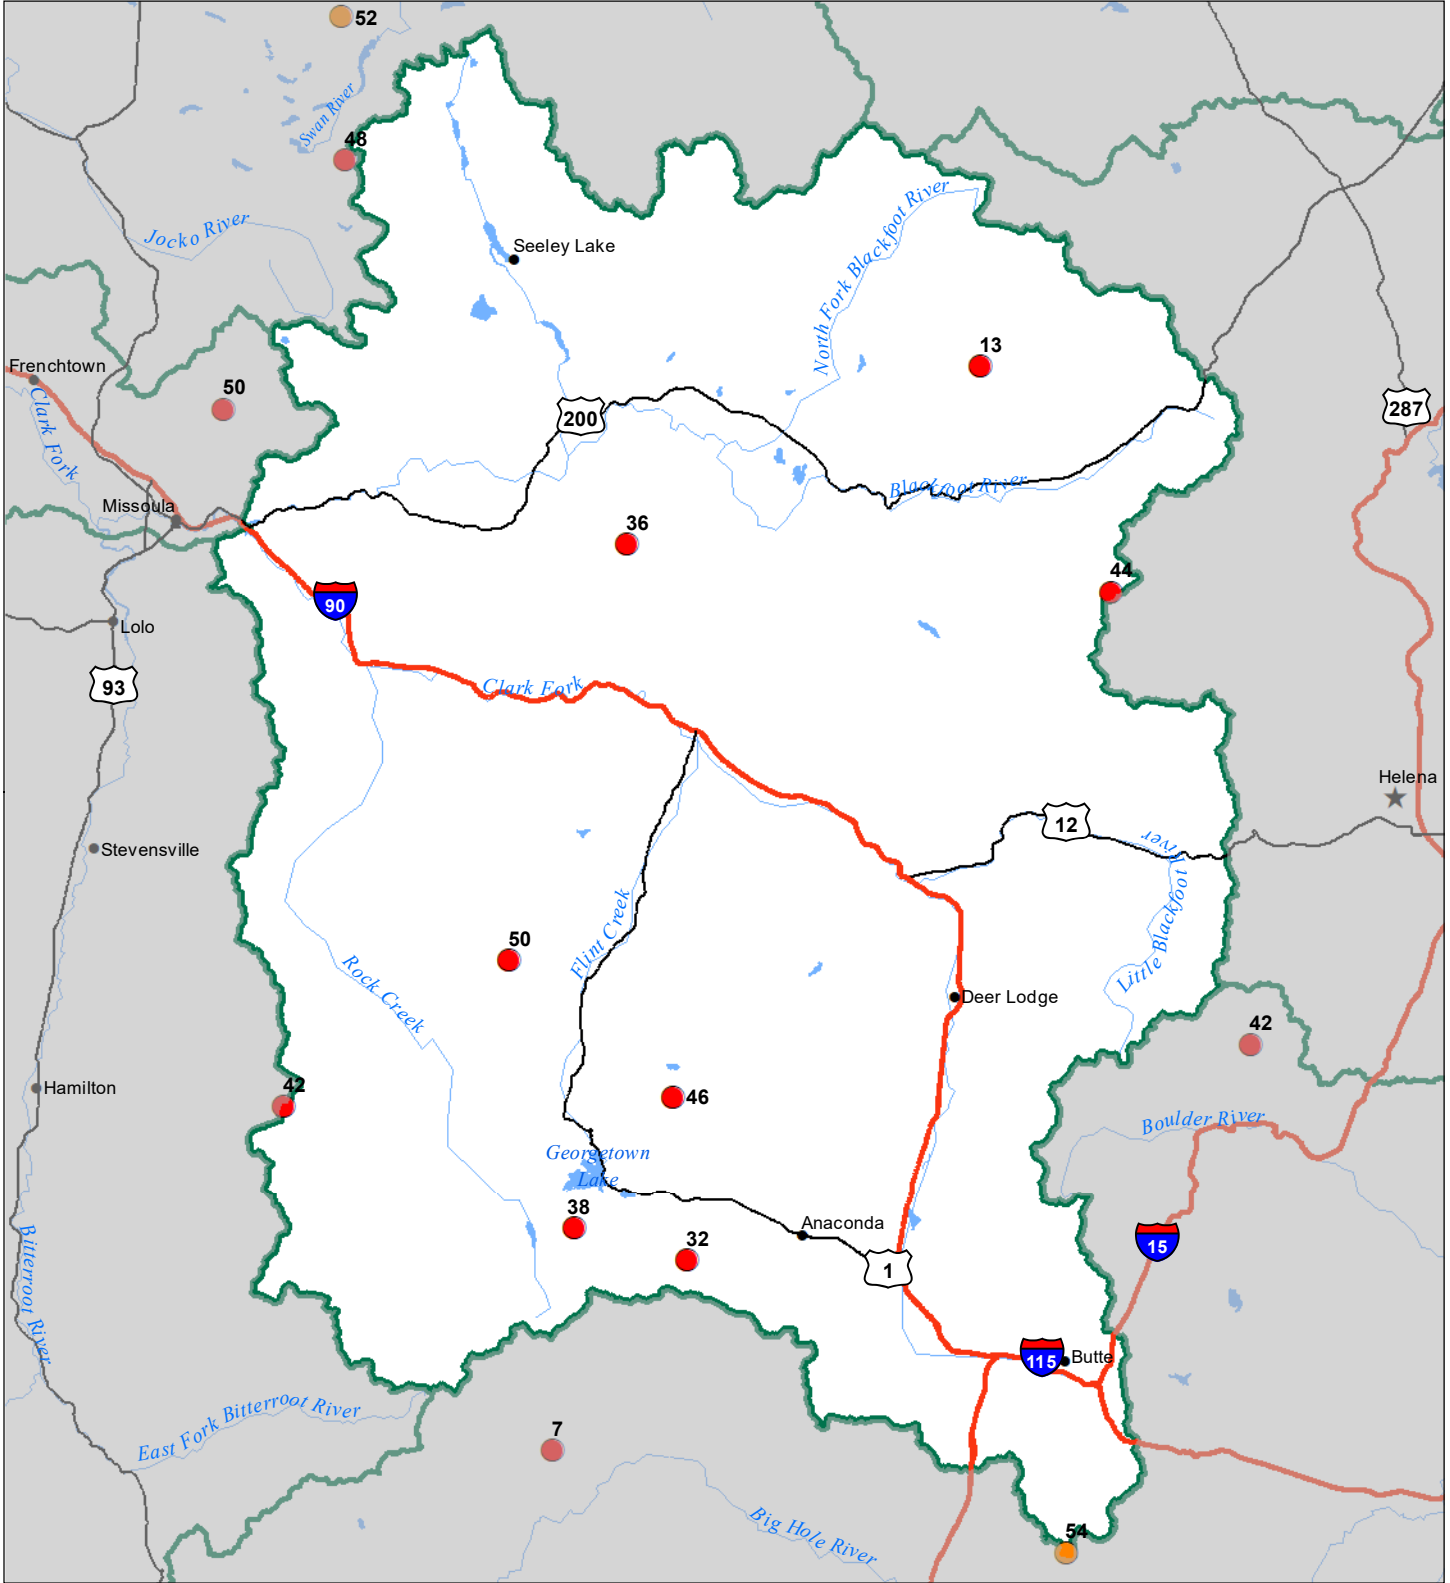

Upper Clark Fork River Basin Snow Water Equivalent Percentage of Normal December 1, 2023

Snow Water Equivalent Percent of Normal

SNOTEL

- > 150%
- 131 - 150%
- 111 - 130%
- 91 - 110%
- 71 - 90%
- 51 - 70%
- 1 - 50%
- *

Snowcourse

- ⊕ > 150%
- ⊕ 131 - 150%
- ⊕ 111 - 130%
- ⊕ 91 - 110%
- ⊕ 71 - 90%
- ⊕ 51 - 70%
- ⊕ 1 - 50%
- ⊕ *