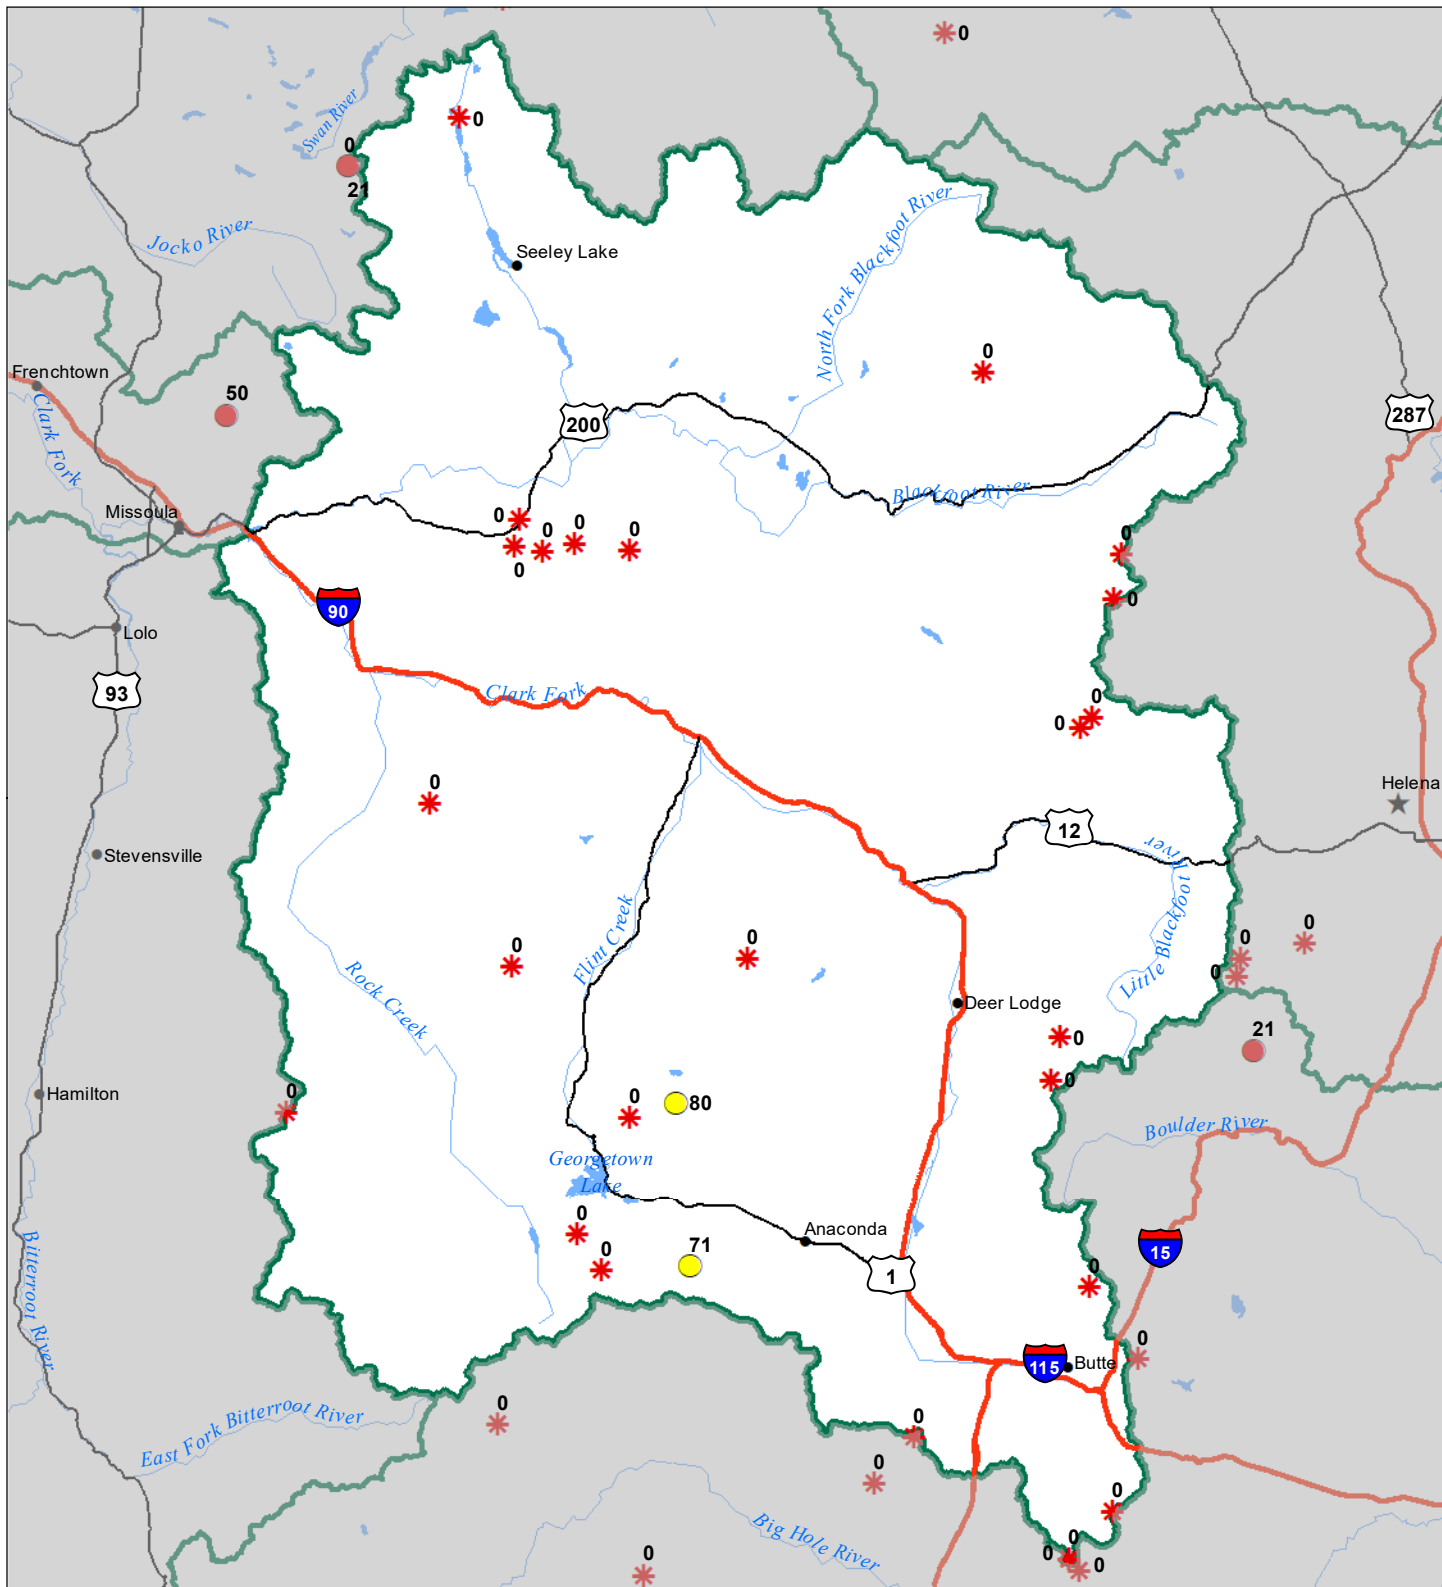

Upper Clark Fork River Basin Snow Water Equivalent Percentage of Normal June 1, 2023

Snow Water Equivalent Percent of Normal

SNOTEL

- > 150%
- 131 - 150%
- 111 - 130%
- 91 - 110%
- 71 - 90%
- 51 - 70%
- 1 - 50%
- *

Snowcourse

- ⊕ > 150%
- ⊕ 131 - 150%
- ⊕ 111 - 130%
- ⊕ 91 - 110%
- ⊕ 71 - 90%
- ⊕ 51 - 70%
- ⊕ 1 - 50%
- ⊕ *