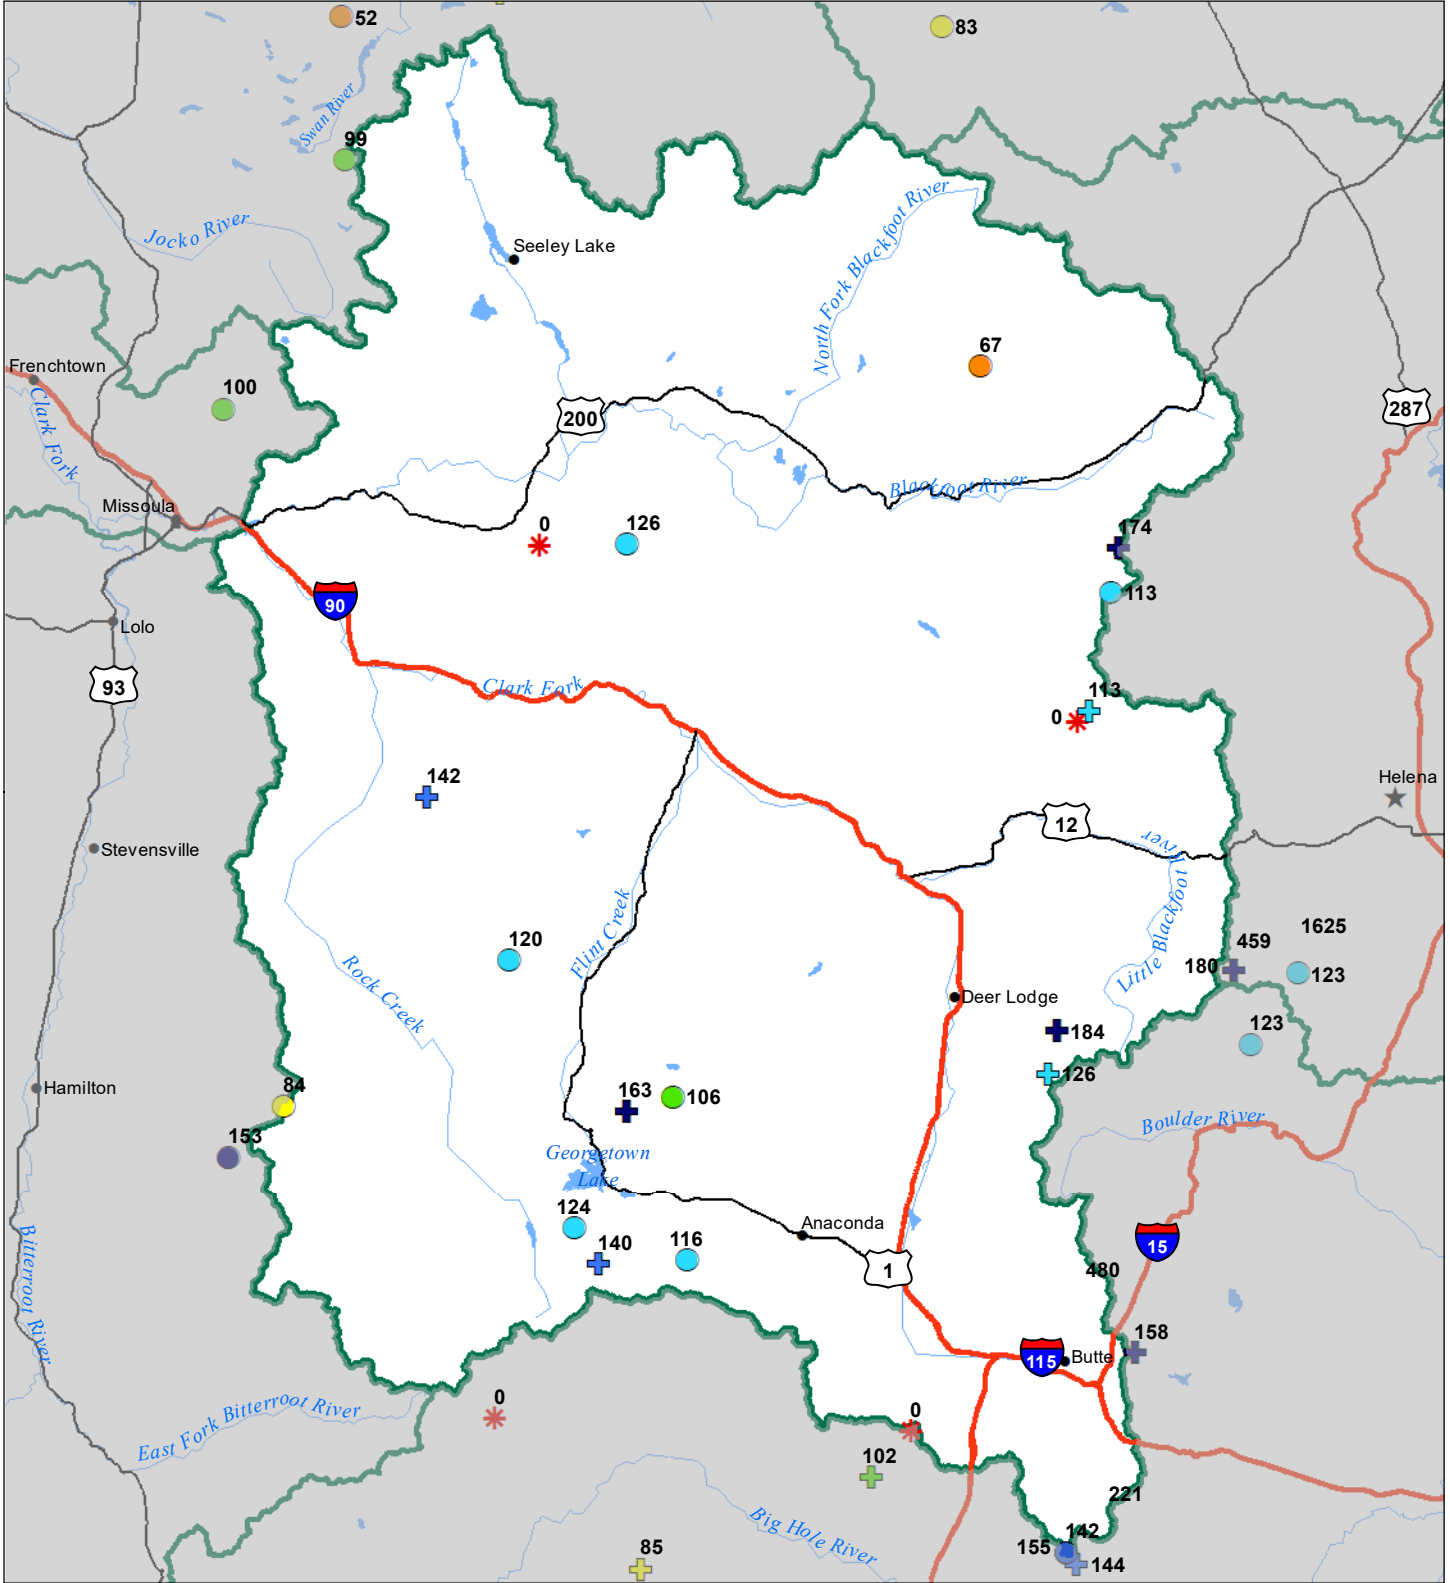

# Upper Clark Fork River Basin Snow Water Equivalent Percentage of Normal May 1, 2023

## Snow Water Equivalent Percent of Normal

### SNOTEL

- > 150%
- 131 - 150%
- 111 - 130%
- 91 - 110%
- 71 - 90%
- 51 - 70%
- 1 - 50%
- ✱ 0%

### Snowcourse

- + > 150%
- + 131 - 150%
- + 111 - 130%
- + 91 - 110%
- + 71 - 90%
- + 51 - 70%
- + 1 - 50%
- ✱ 0%