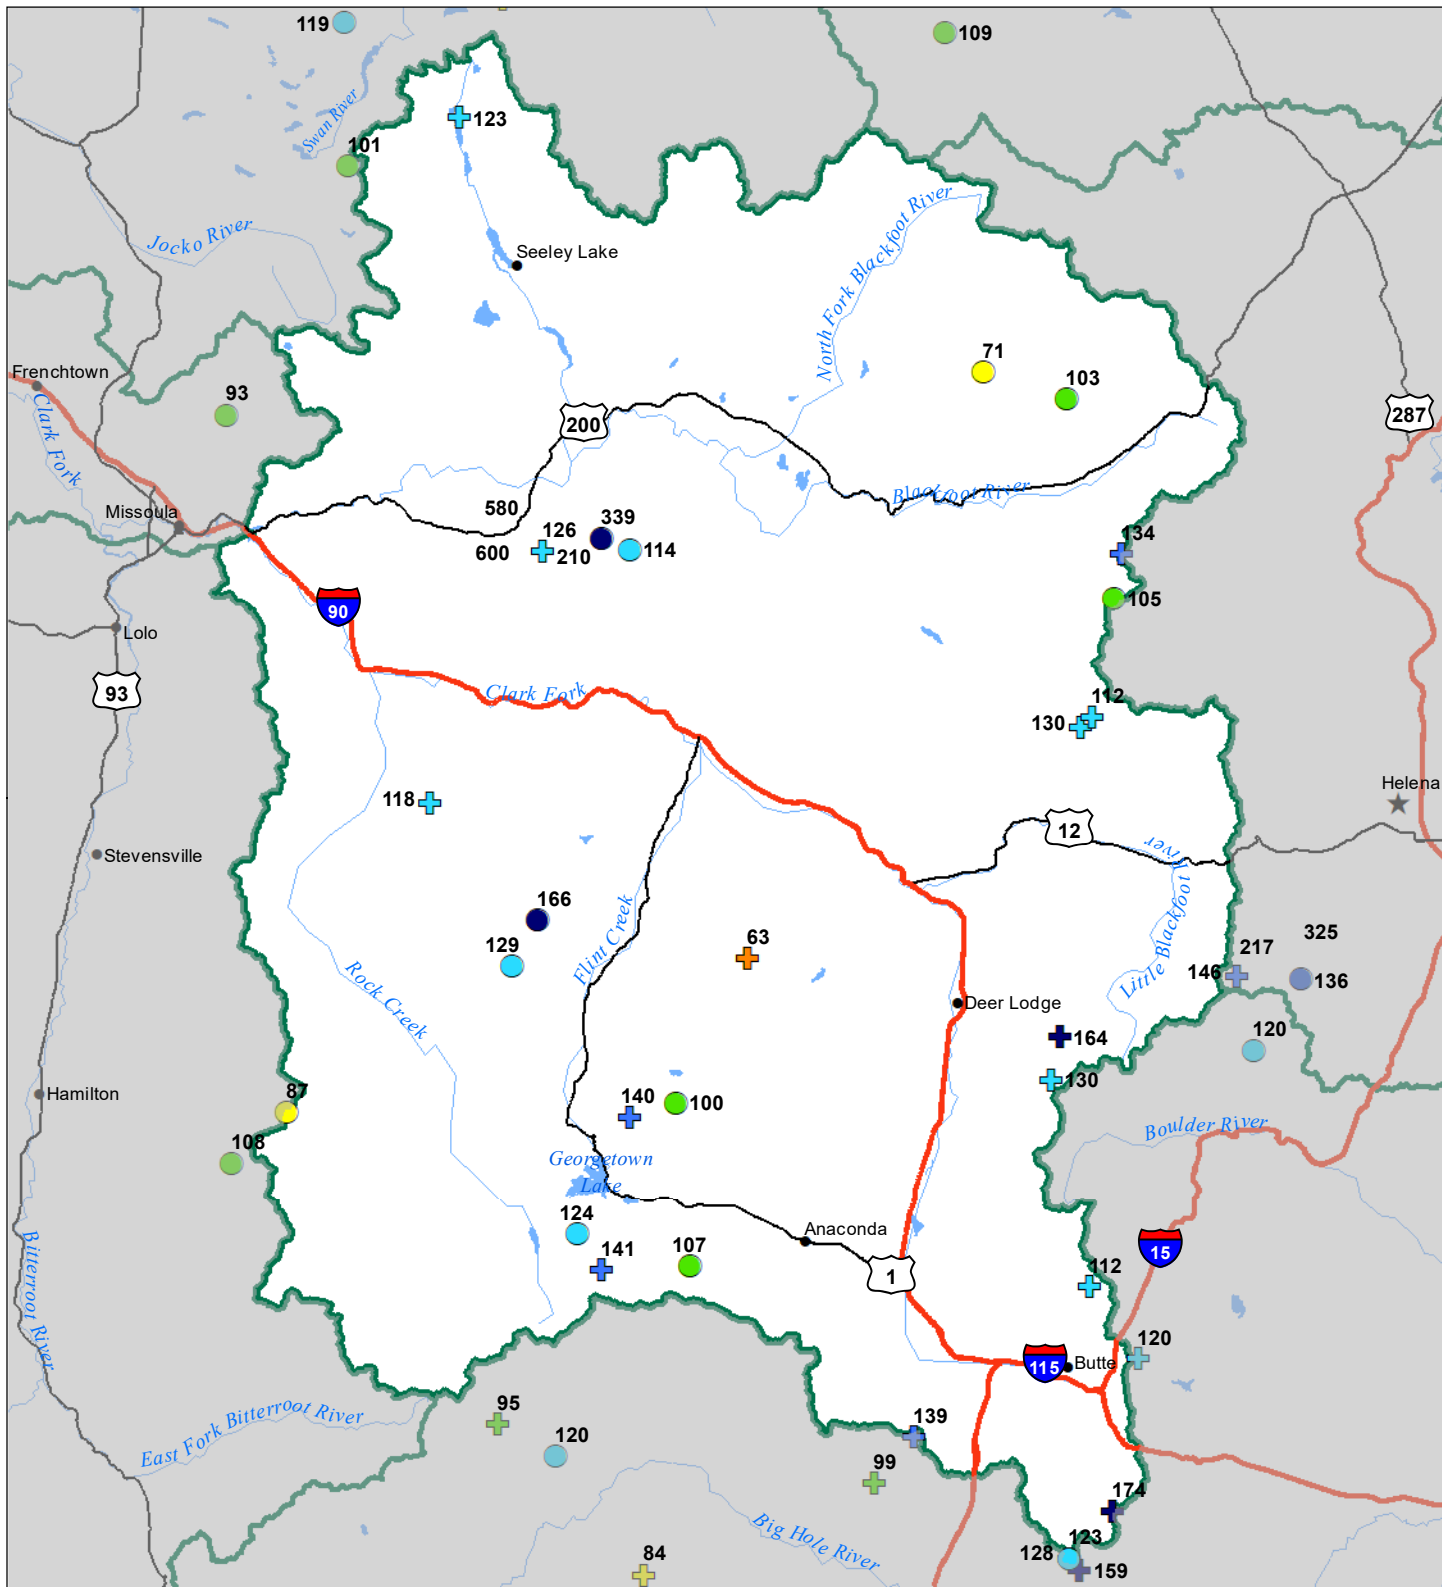

Upper Clark Fork River Basin Snow Water Equivalent Percentage of Normal April 1, 2023

Snow Water Equivalent Percent of Normal

SNOTEL

- > 150%
- 131 - 150%
- 111 - 130%
- 91 - 110%
- 71 - 90%
- 51 - 70%
- 1 - 50%
- * 0%

Snowcourse

- + > 150%
- + 131 - 150%
- + 111 - 130%
- + 91 - 110%
- + 71 - 90%
- + 51 - 70%
- + 1 - 50%
- * 0%