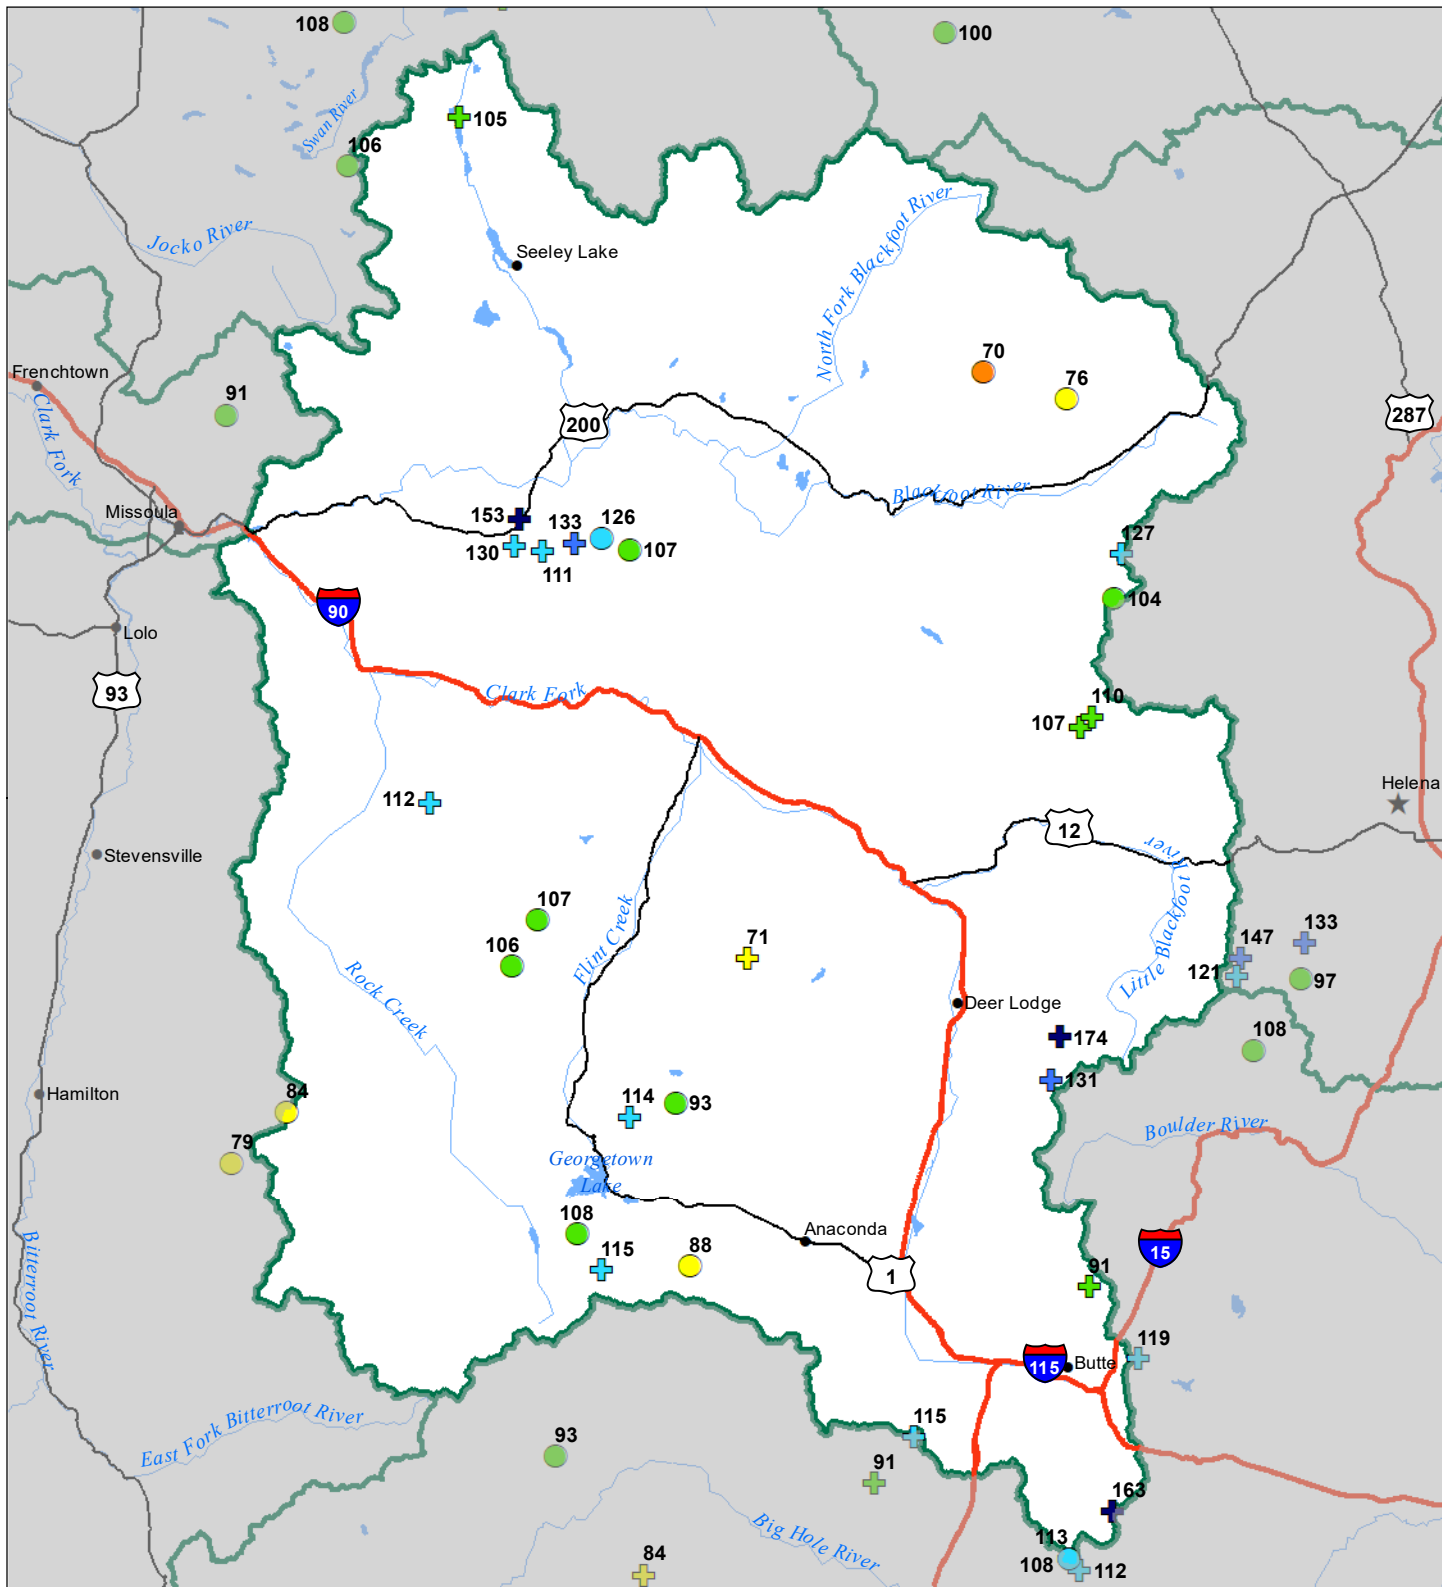

Upper Clark Fork River Basin Snow Water Equivalent Percentage of Normal March 1, 2023

Snow Water Equivalent Percent of Normal

SNOTEL

- > 150%
- 131 - 150%
- 111 - 130%
- 91 - 110%
- 71 - 90%
- 51 - 70%
- 1 - 50%
- *

Snowcourse

- ⊕ > 150%
- ⊕ 131 - 150%
- ⊕ 111 - 130%
- ⊕ 91 - 110%
- ⊕ 71 - 90%
- ⊕ 51 - 70%
- ⊕ 1 - 50%
- ⊕ *