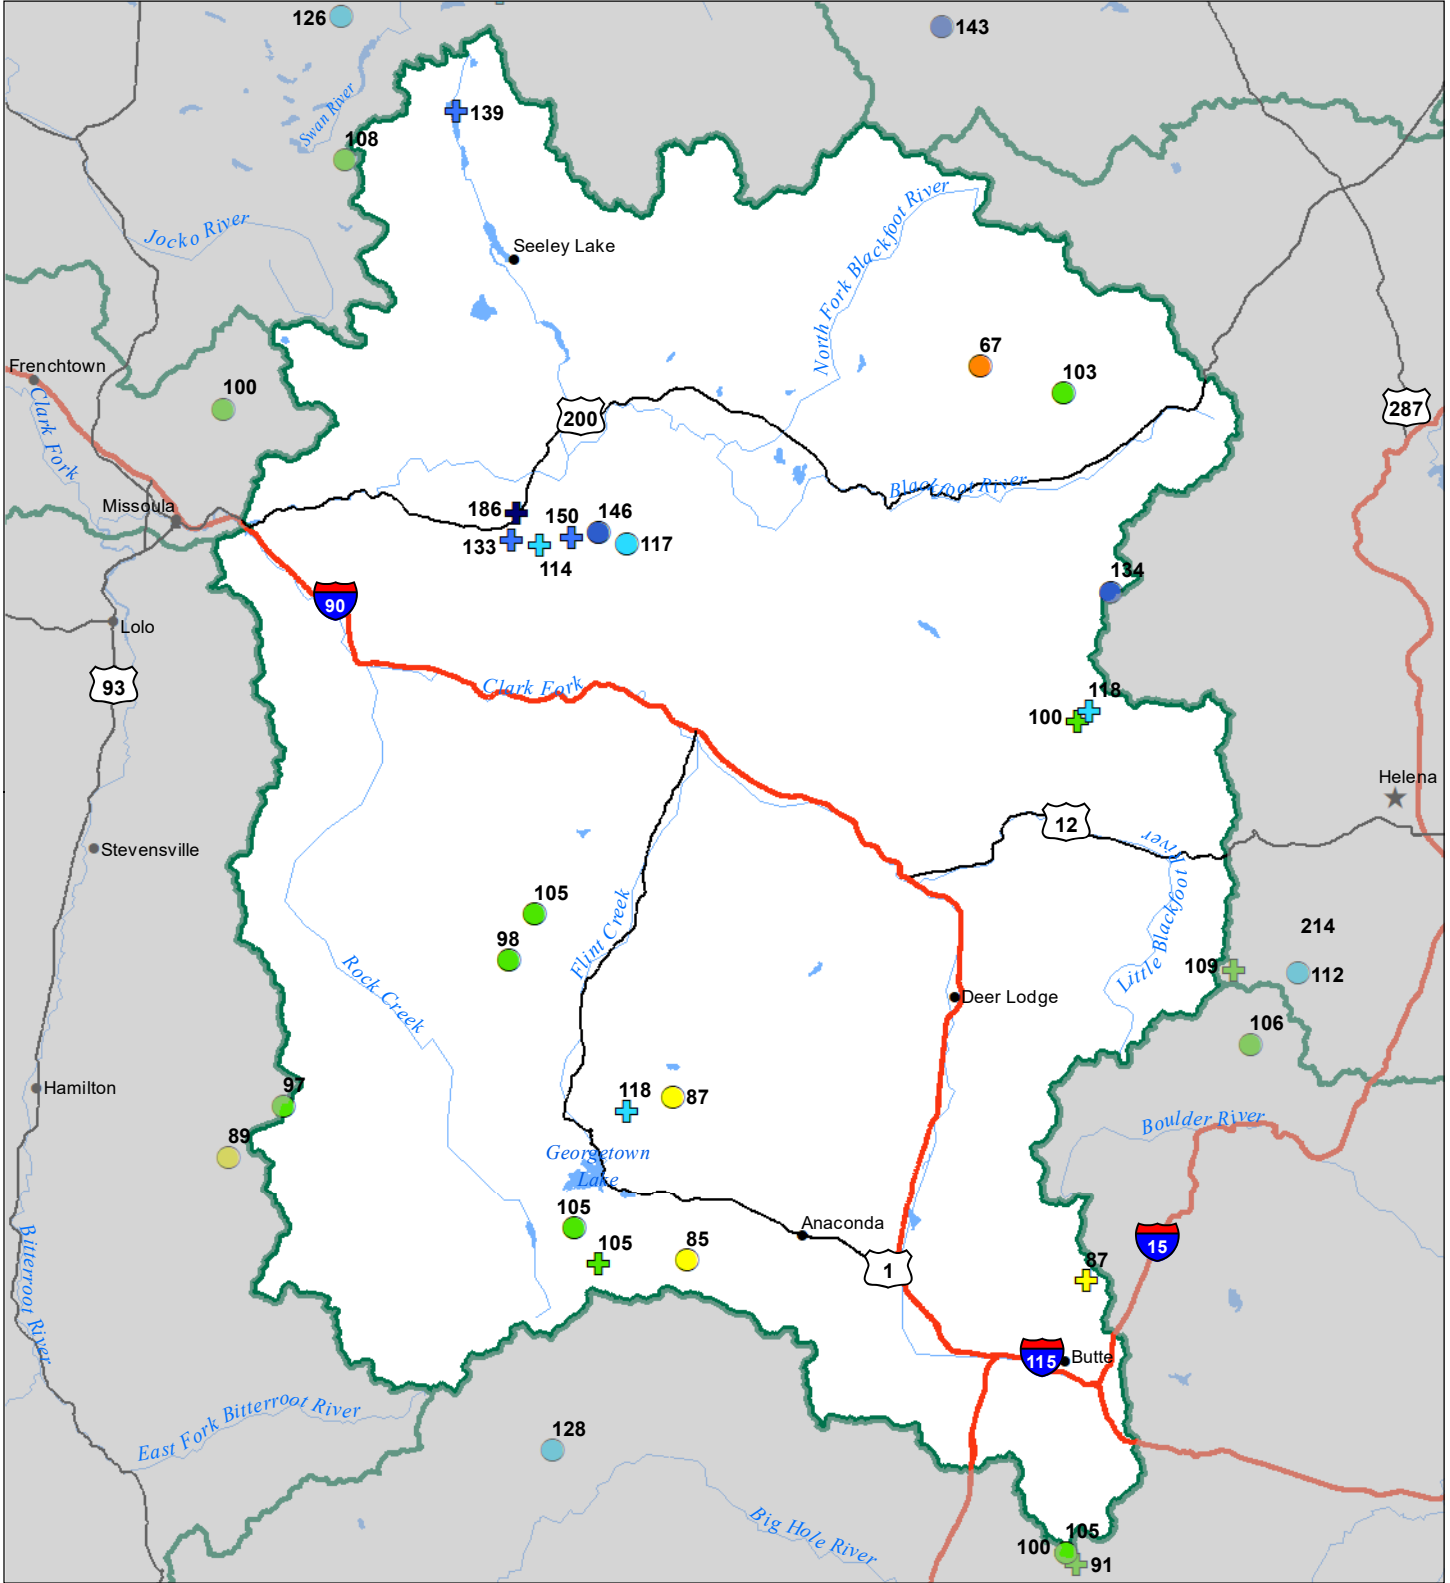

# Upper Clark Fork River Basin Snow Water Equivalent Percentage of Normal January 1, 2023

## Snow Water Equivalent Percent of Normal

### SNOTEL

- > 150%
- 131 - 150%
- 111 - 130%
- 91 - 110%
- 71 - 90%
- 51 - 70%
- 1 - 50%
- \*

### Snowcourse

- ⊕ > 150%
- ⊕ 131 - 150%
- ⊕ 111 - 130%
- ⊕ 91 - 110%
- ⊕ 71 - 90%
- ⊕ 51 - 70%
- ⊕ 1 - 50%
- ⊕ \*