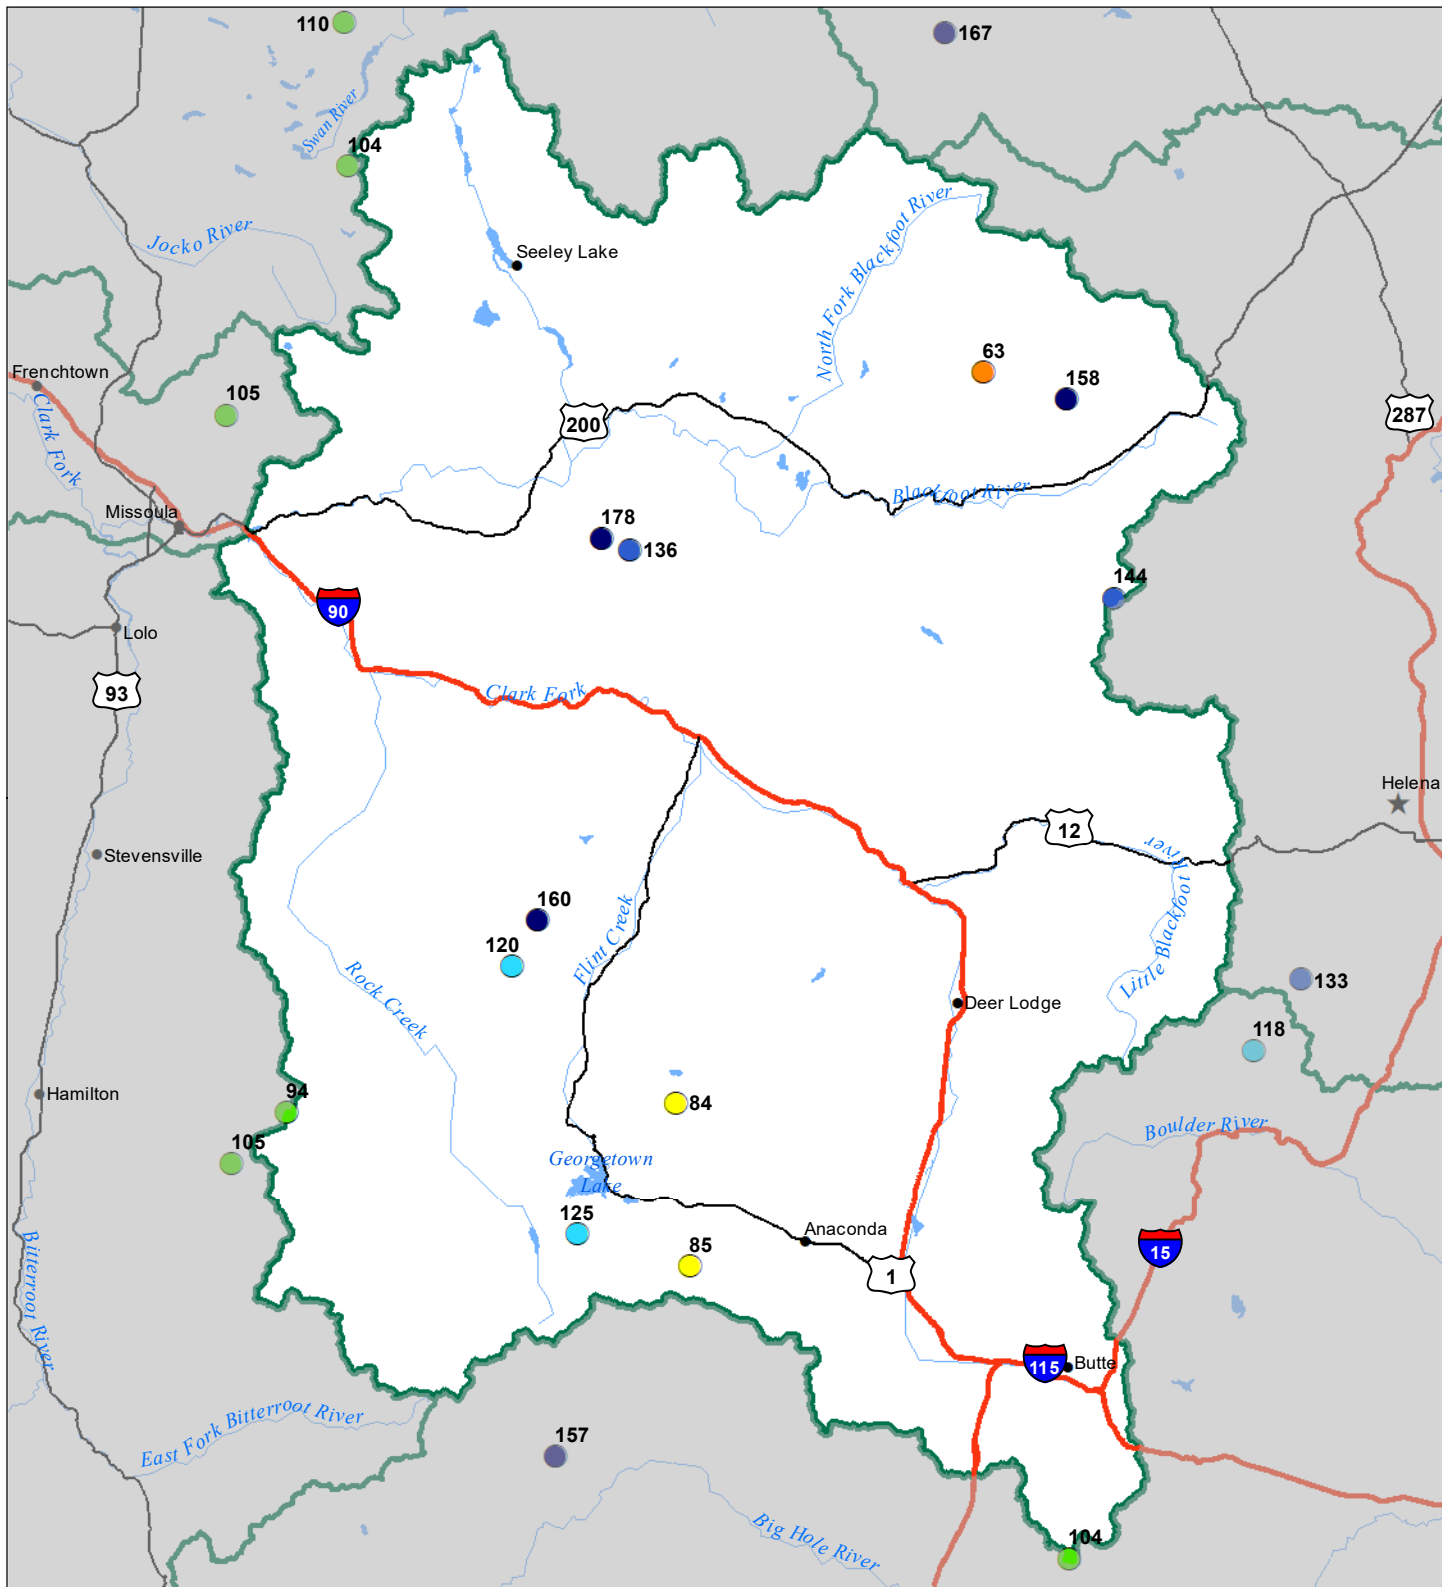

Upper Clark Fork River Basin Snow Water Equivalent Percentage of Normal December 1, 2022

Snow Water Equivalent Percent of Normal

SNOTEL

- > 150%
- 131 - 150%
- 111 - 130%
- 91 - 110%
- 71 - 90%
- 51 - 70%
- 1 - 50%
- 0%

Snowcourse

- ⊕ > 150%
- ⊕ 131 - 150%
- ⊕ 111 - 130%
- ⊕ 91 - 110%
- ⊕ 71 - 90%
- ⊕ 51 - 70%
- ⊕ 1 - 50%
- ⊕ 0%