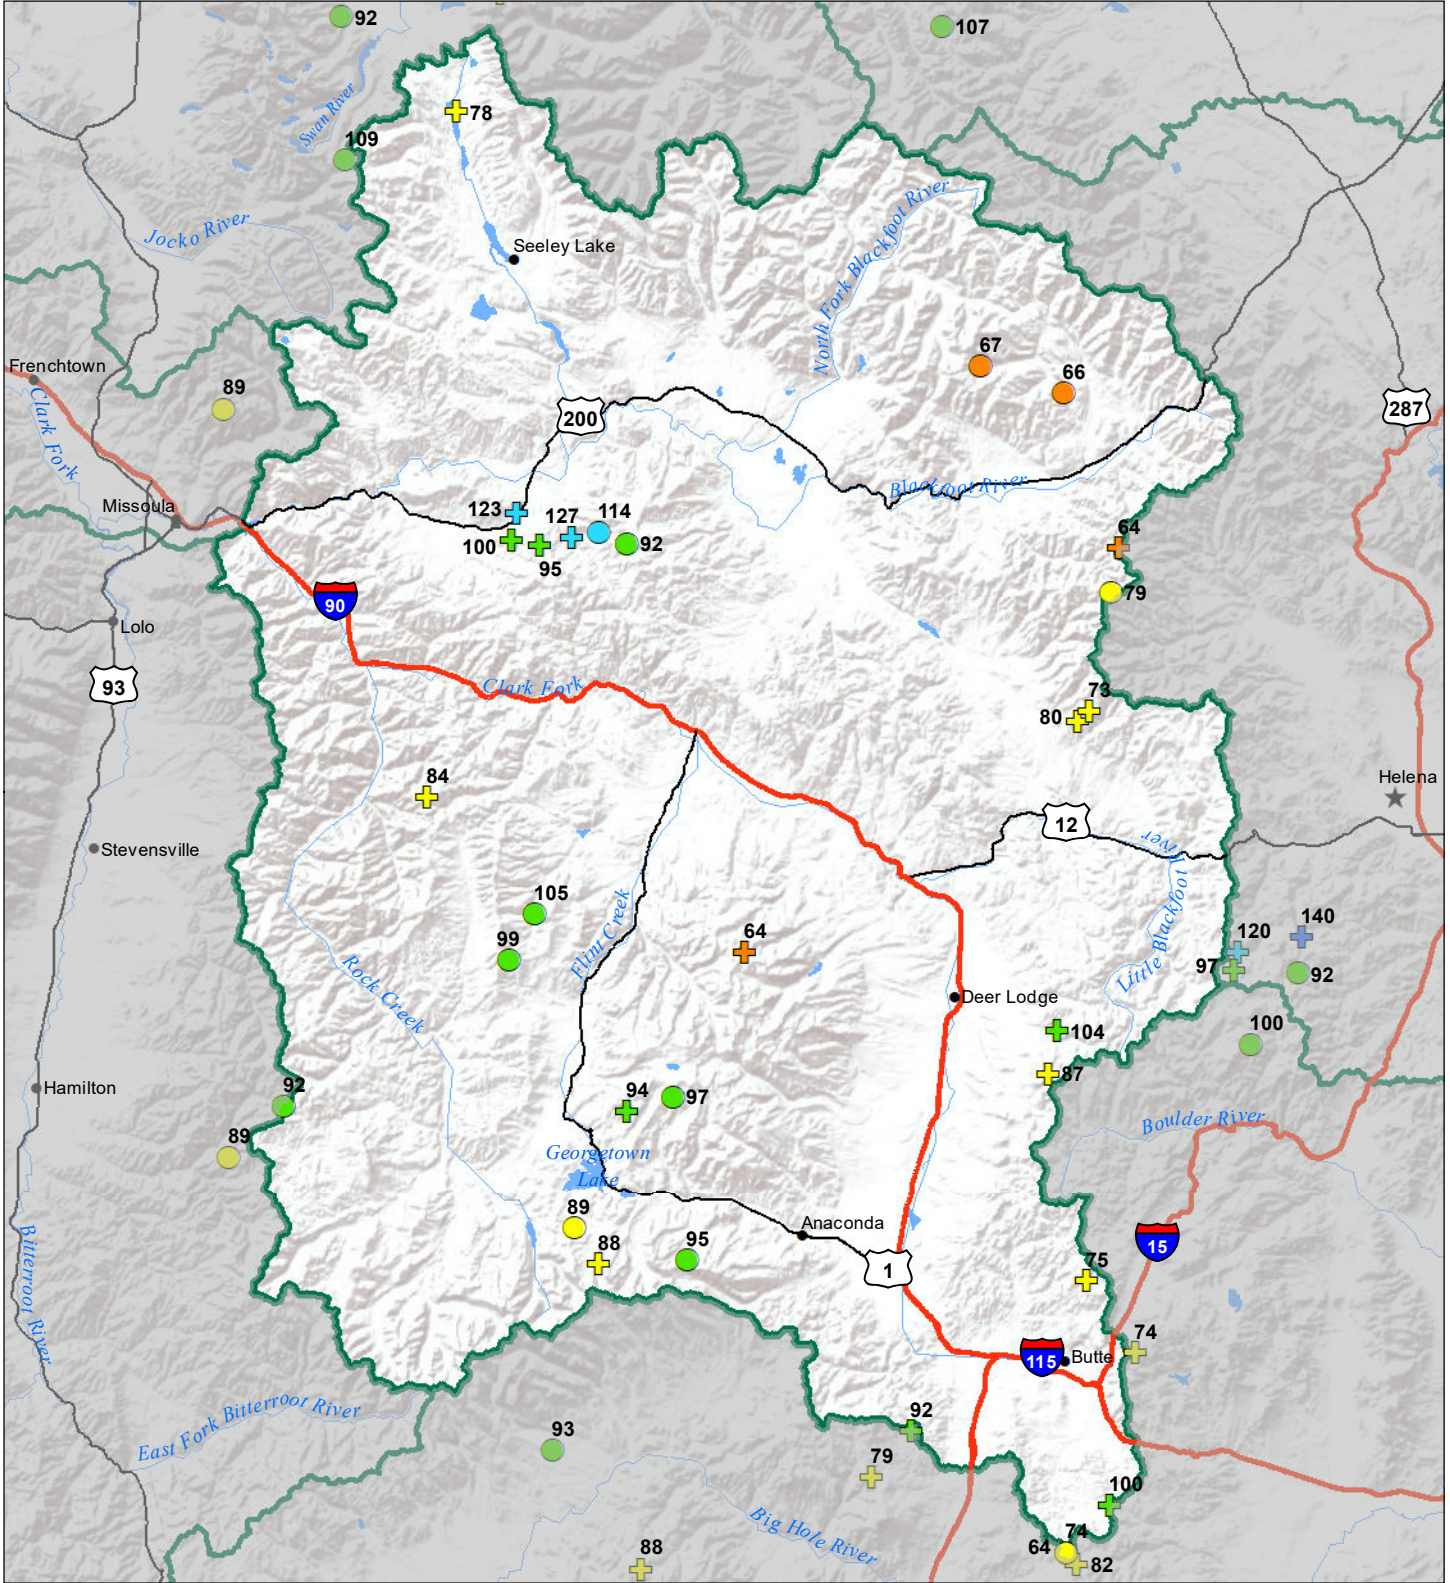

Upper Clark Fork River Basin Snow Water Equivalent Percentage of Normal March 1, 2022

Snow Water Equivalent Percent of Normal

SNOTEL

- > 150%
- 131 - 150%
- 111 - 130%
- 91 - 110%
- 71 - 90%
- 51 - 70%
- 1 - 50%
- * 0%

Snowcourse

- + > 150%
- + 131 - 150%
- + 111 - 130%
- + 91 - 110%
- + 71 - 90%
- + 51 - 70%
- + 1 - 50%
- * 0%