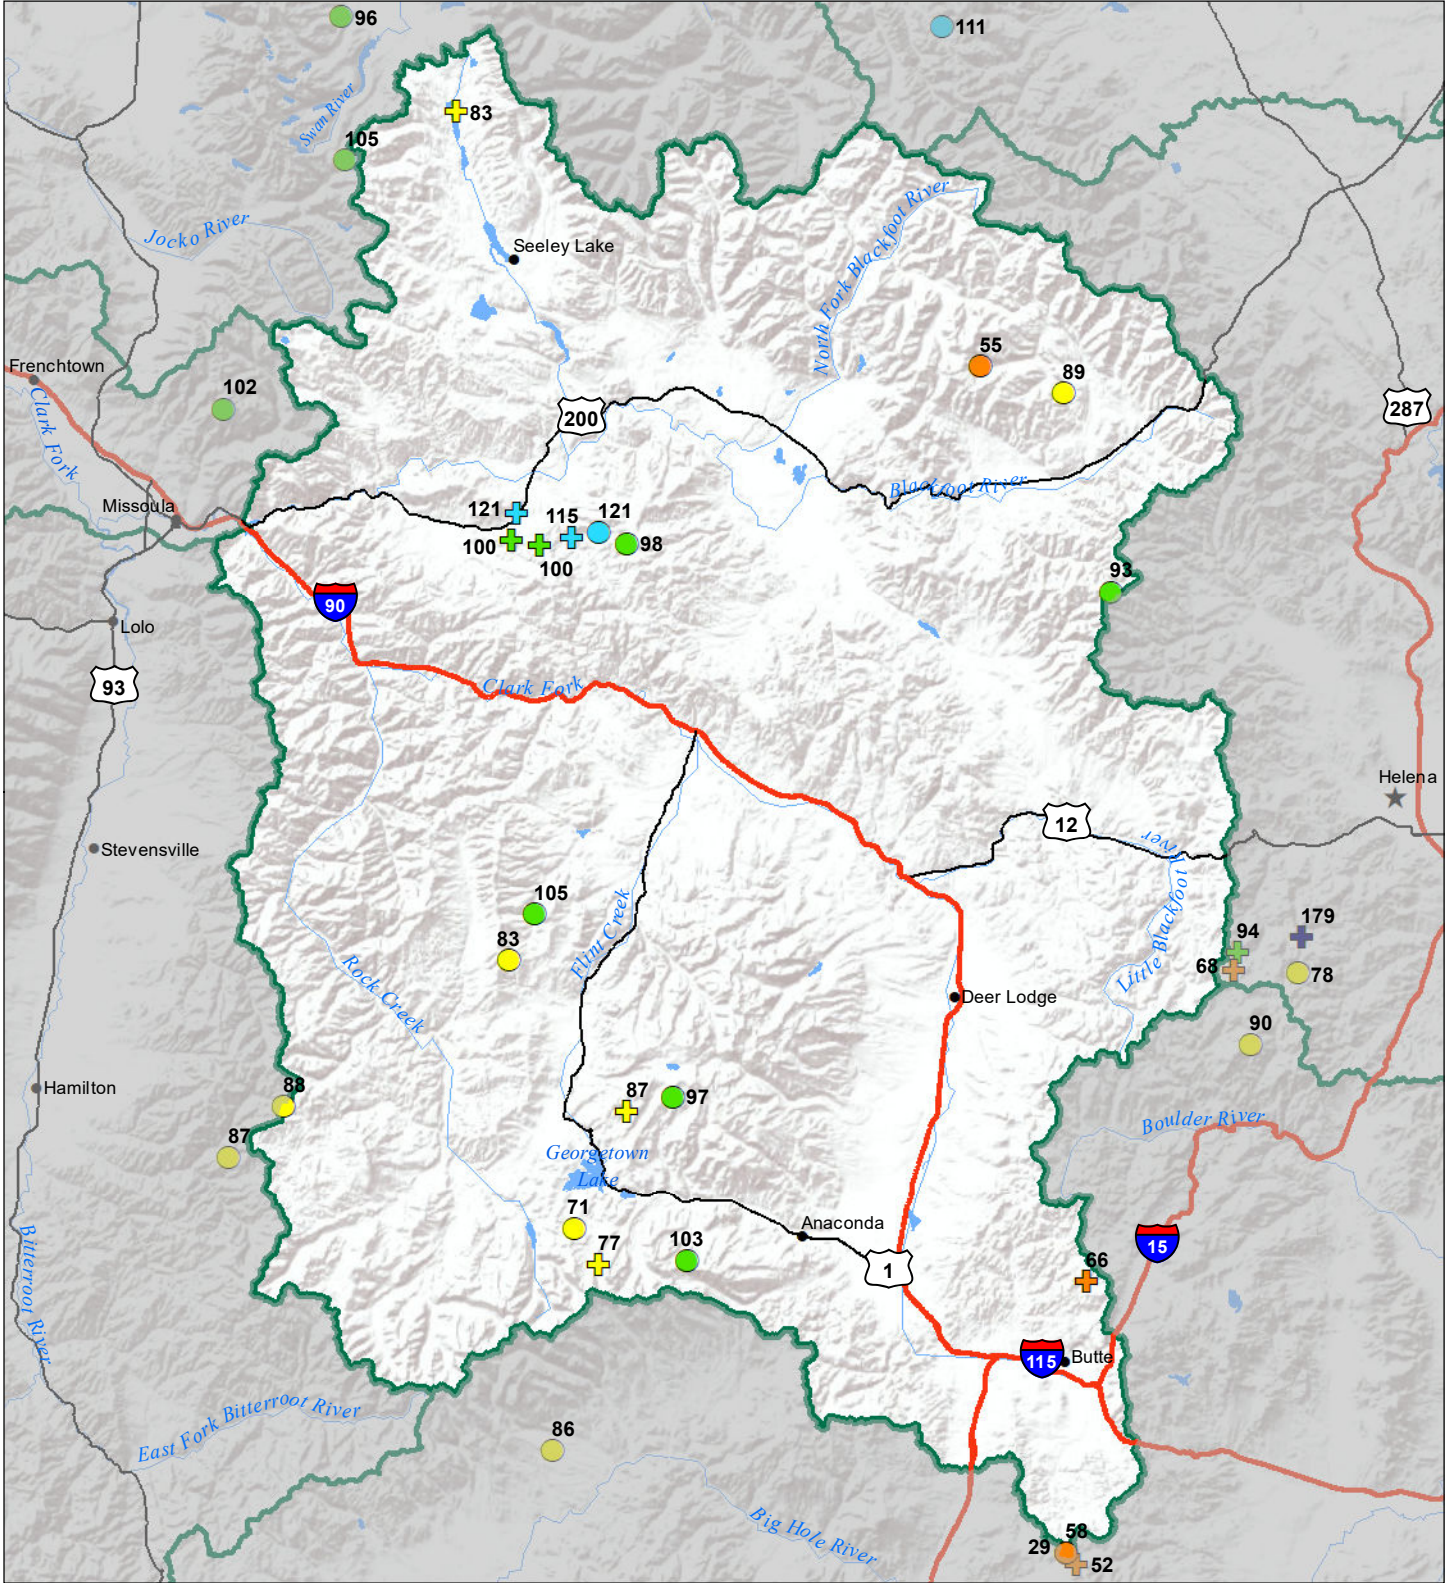

# Upper Clark Fork River Basin Snow Water Equivalent Percentage of Normal January 1, 2022

## Snow Water Equivalent Percent of Normal

### SNOTEL

- > 150%
- 131 - 150%
- 111 - 130%
- 91 - 110%
- 71 - 90%
- 51 - 70%
- 1 - 50%
- \* 0%

### Snowcourse

- + > 150%
- + 131 - 150%
- + 111 - 130%
- + 91 - 110%
- + 71 - 90%
- + 51 - 70%
- + 1 - 50%
- \* 0%