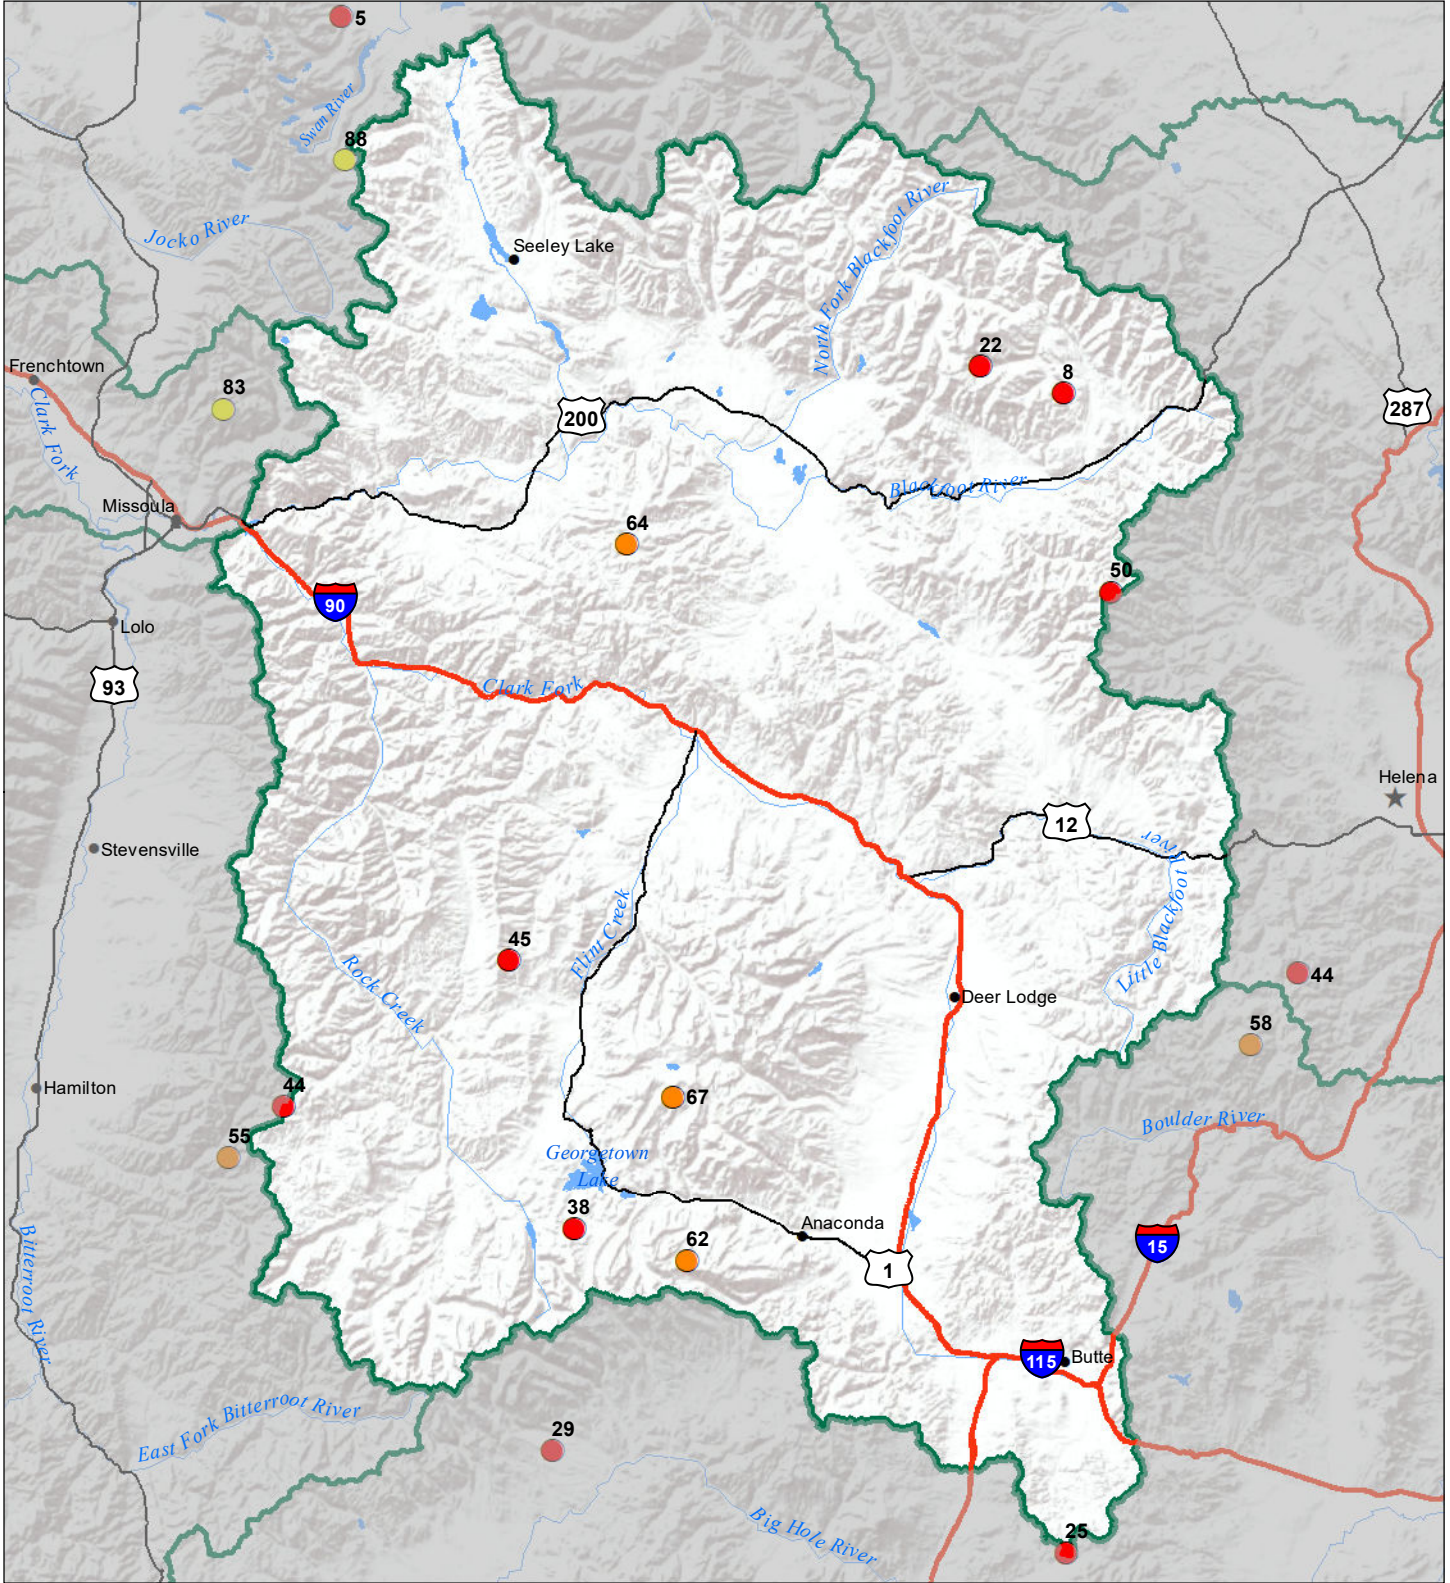

# Upper Clark Fork River Basin Snow Water Equivalent Percentage of Normal December 1, 2021

### Snow Water Equivalent Percent of Normal

**SNOTEL**

- > 150%
- 131 - 150%
- 111 - 130%
- 91 - 110%
- 71 - 90%
- 51 - 70%
- 1 - 50%
- \* 0%

**Snowcourse**

- + > 150%
- + 131 - 150%
- + 111 - 130%
- + 91 - 110%
- + 71 - 90%
- + 51 - 70%
- + 1 - 50%
- \* 0%