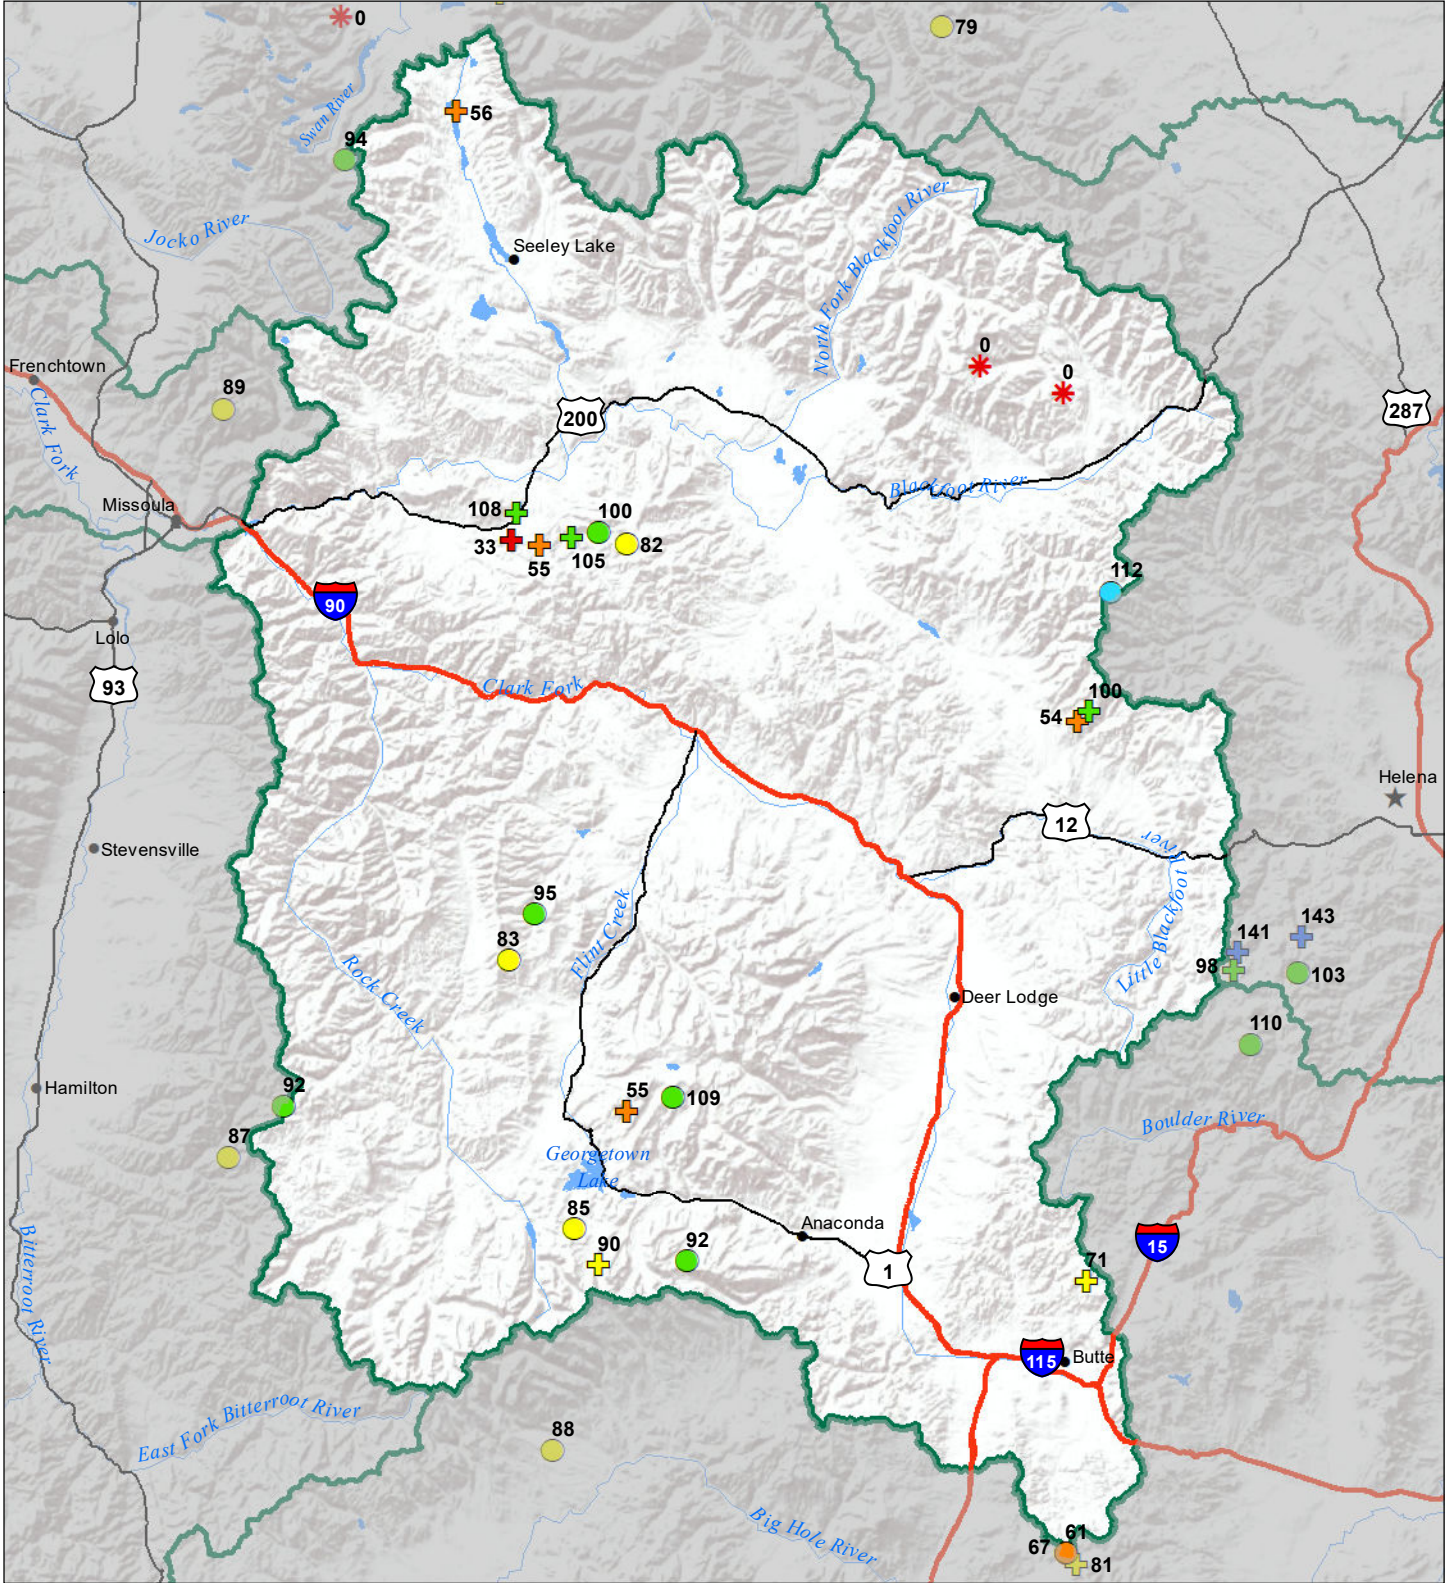

Upper Clark Fork River Basin Snow Water Equivalent Percentage of Normal January 1, 2021

Snow Water Equivalent Percent of Normal

SNOTEL

- > 150%
- 131 - 150%
- 111 - 130%
- 91 - 110%
- 71 - 90%
- 51 - 70%
- 1 - 50%
- ✱ 0%

Snowcourse

- + > 150%
- + 131 - 150%
- + 111 - 130%
- + 91 - 110%
- + 71 - 90%
- + 51 - 70%
- + 1 - 50%
- ✱ 0%