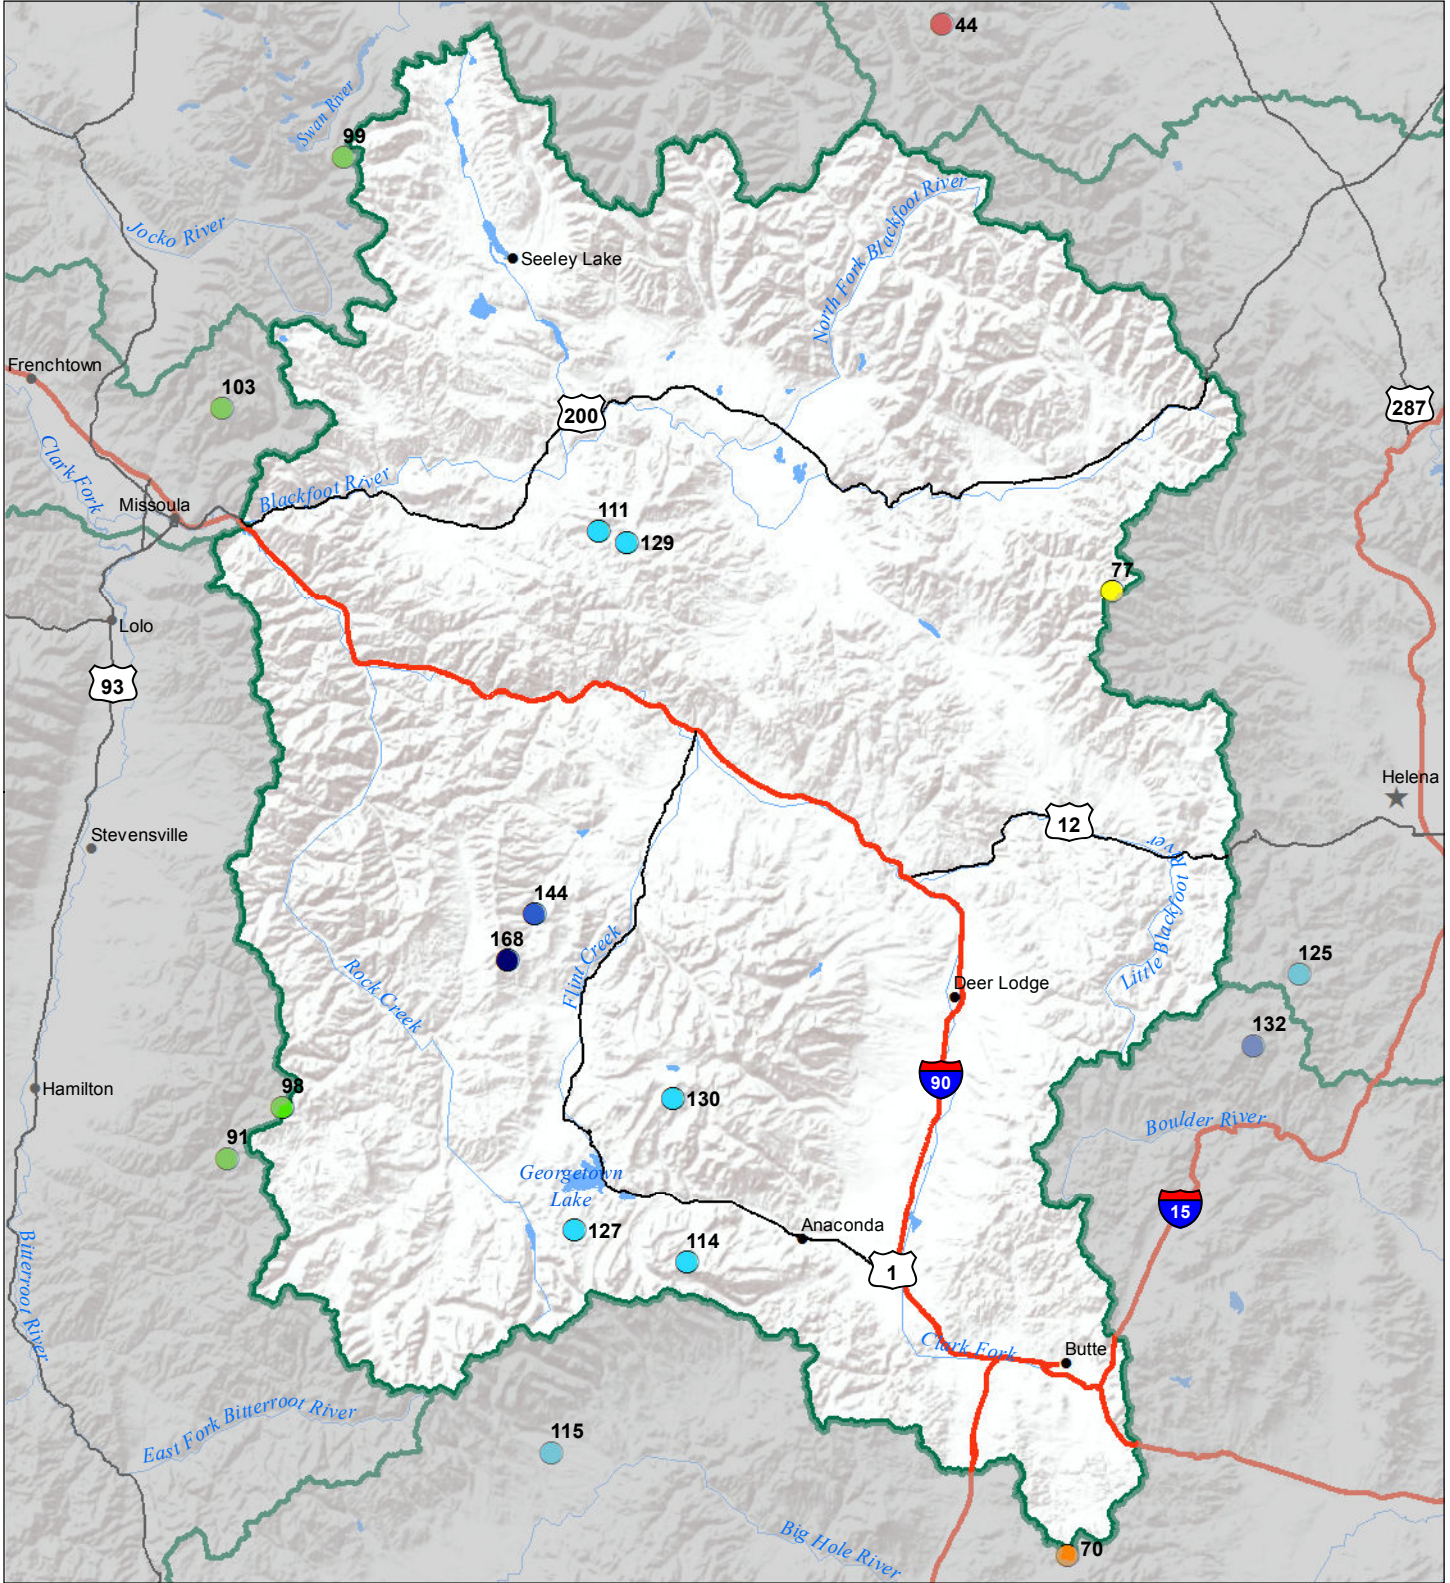

# Upper Clark Fork River Basin Snow Water Equivalent Percentage of Normal December 1, 2018

### Snow Water Equivalent Percent of Normal

**SNOTEL**

- > 150%
- 131 - 150%
- 111 - 130%
- 91 - 110%
- 71 - 90%
- 51 - 70%
- 1 - 50%
- \*

**Snowcourse**

- ⊕ > 150%
- ⊕ 131 - 150%
- ⊕ 111 - 130%
- ⊕ 91 - 110%
- ⊕ 71 - 90%
- ⊕ 51 - 70%
- ⊕ 1 - 50%
- ⊕ \*