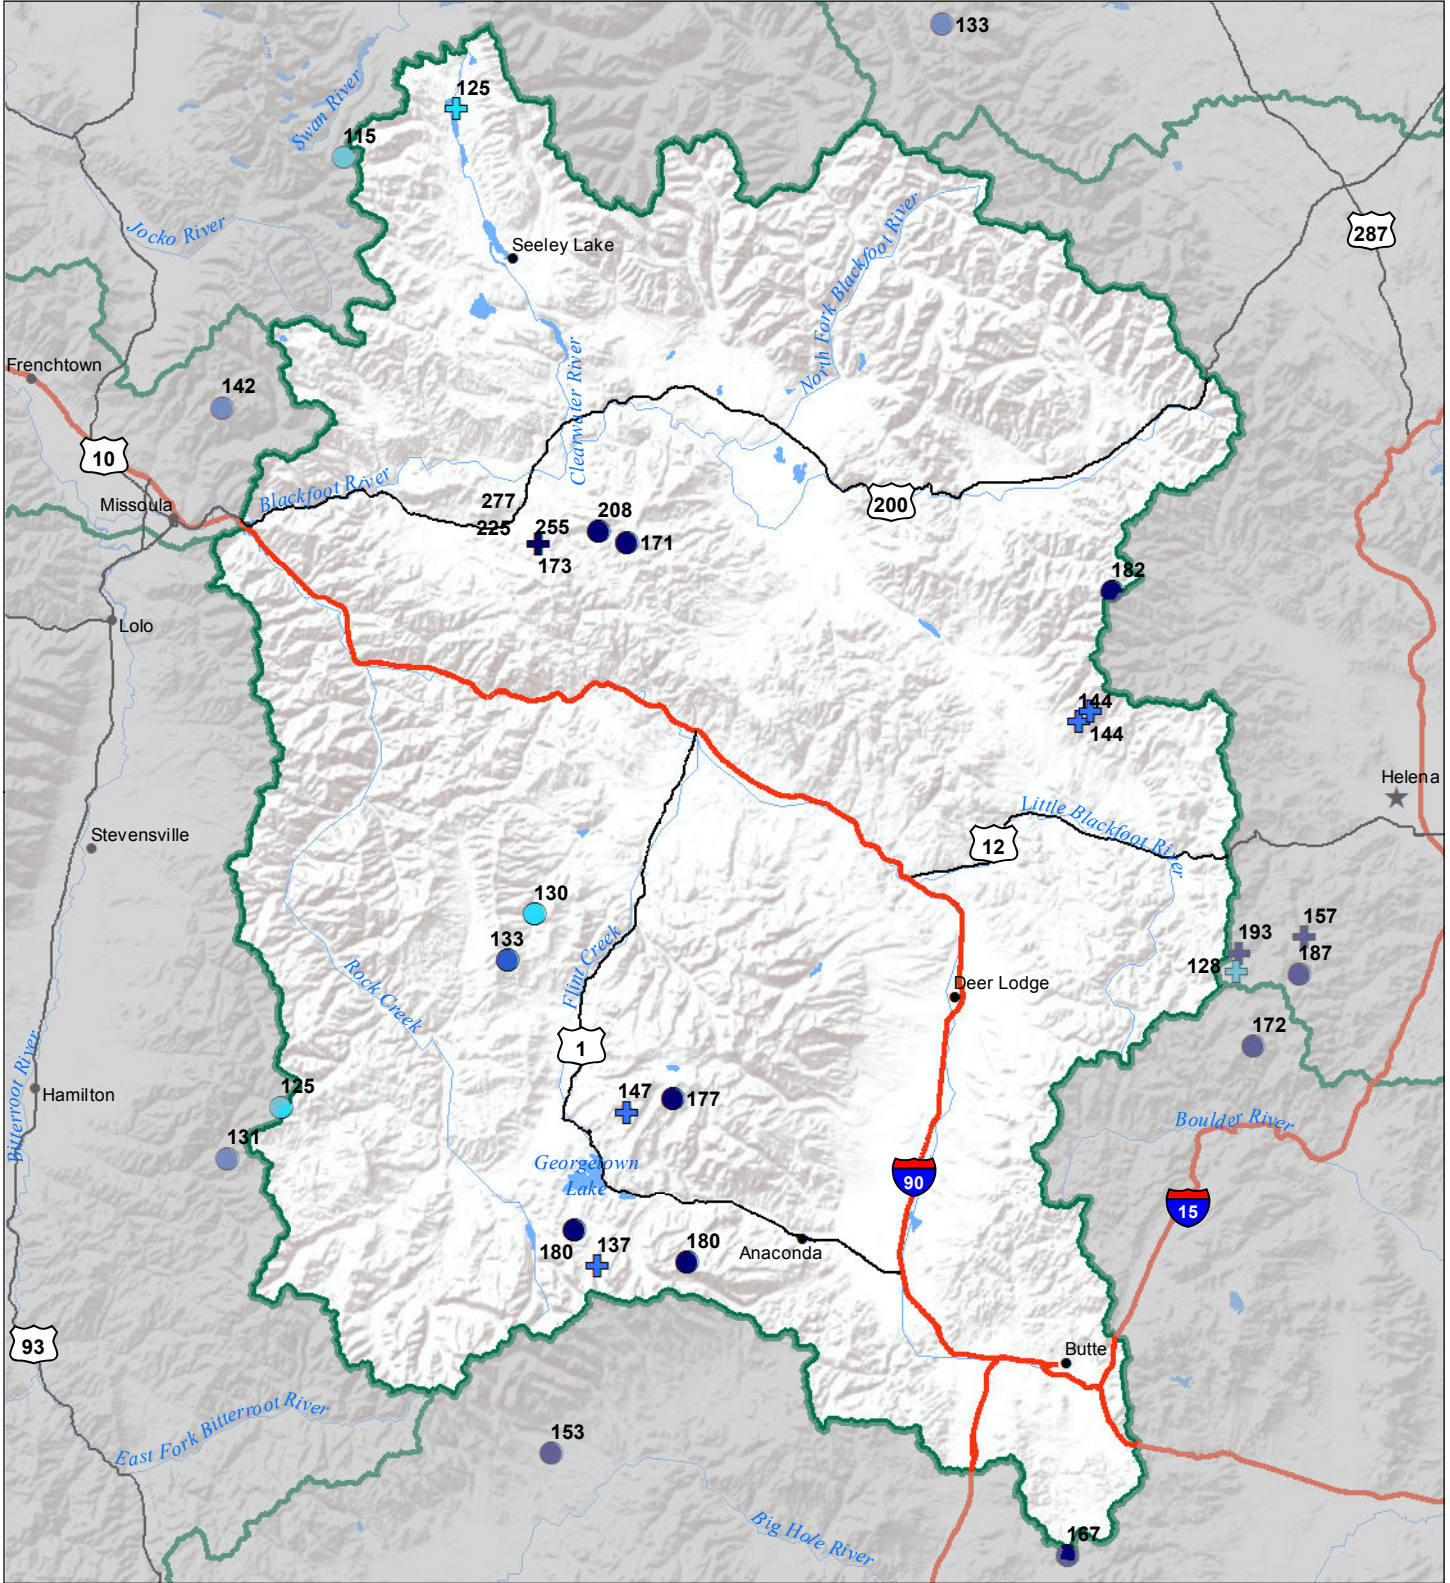

# Upper Clark Fork River Basin Snow Water Equivalent Percentage of Normal January 1, 2018

### Snow Water Equivalent Percent of Normal

**SNOTEL**

- > 150%
- 131 - 150%
- 111 - 130%
- 91 - 110%
- 71 - 90%
- 51 - 70%
- 1 - 50%
- 0%

**Snowcourse**

- ⊕ > 150%
- ⊕ 131 - 150%
- ⊕ 111 - 130%
- ⊕ 91 - 110%
- ⊕ 71 - 90%
- ⊕ 51 - 70%
- ⊕ 1 - 50%
- ⊕ 0%