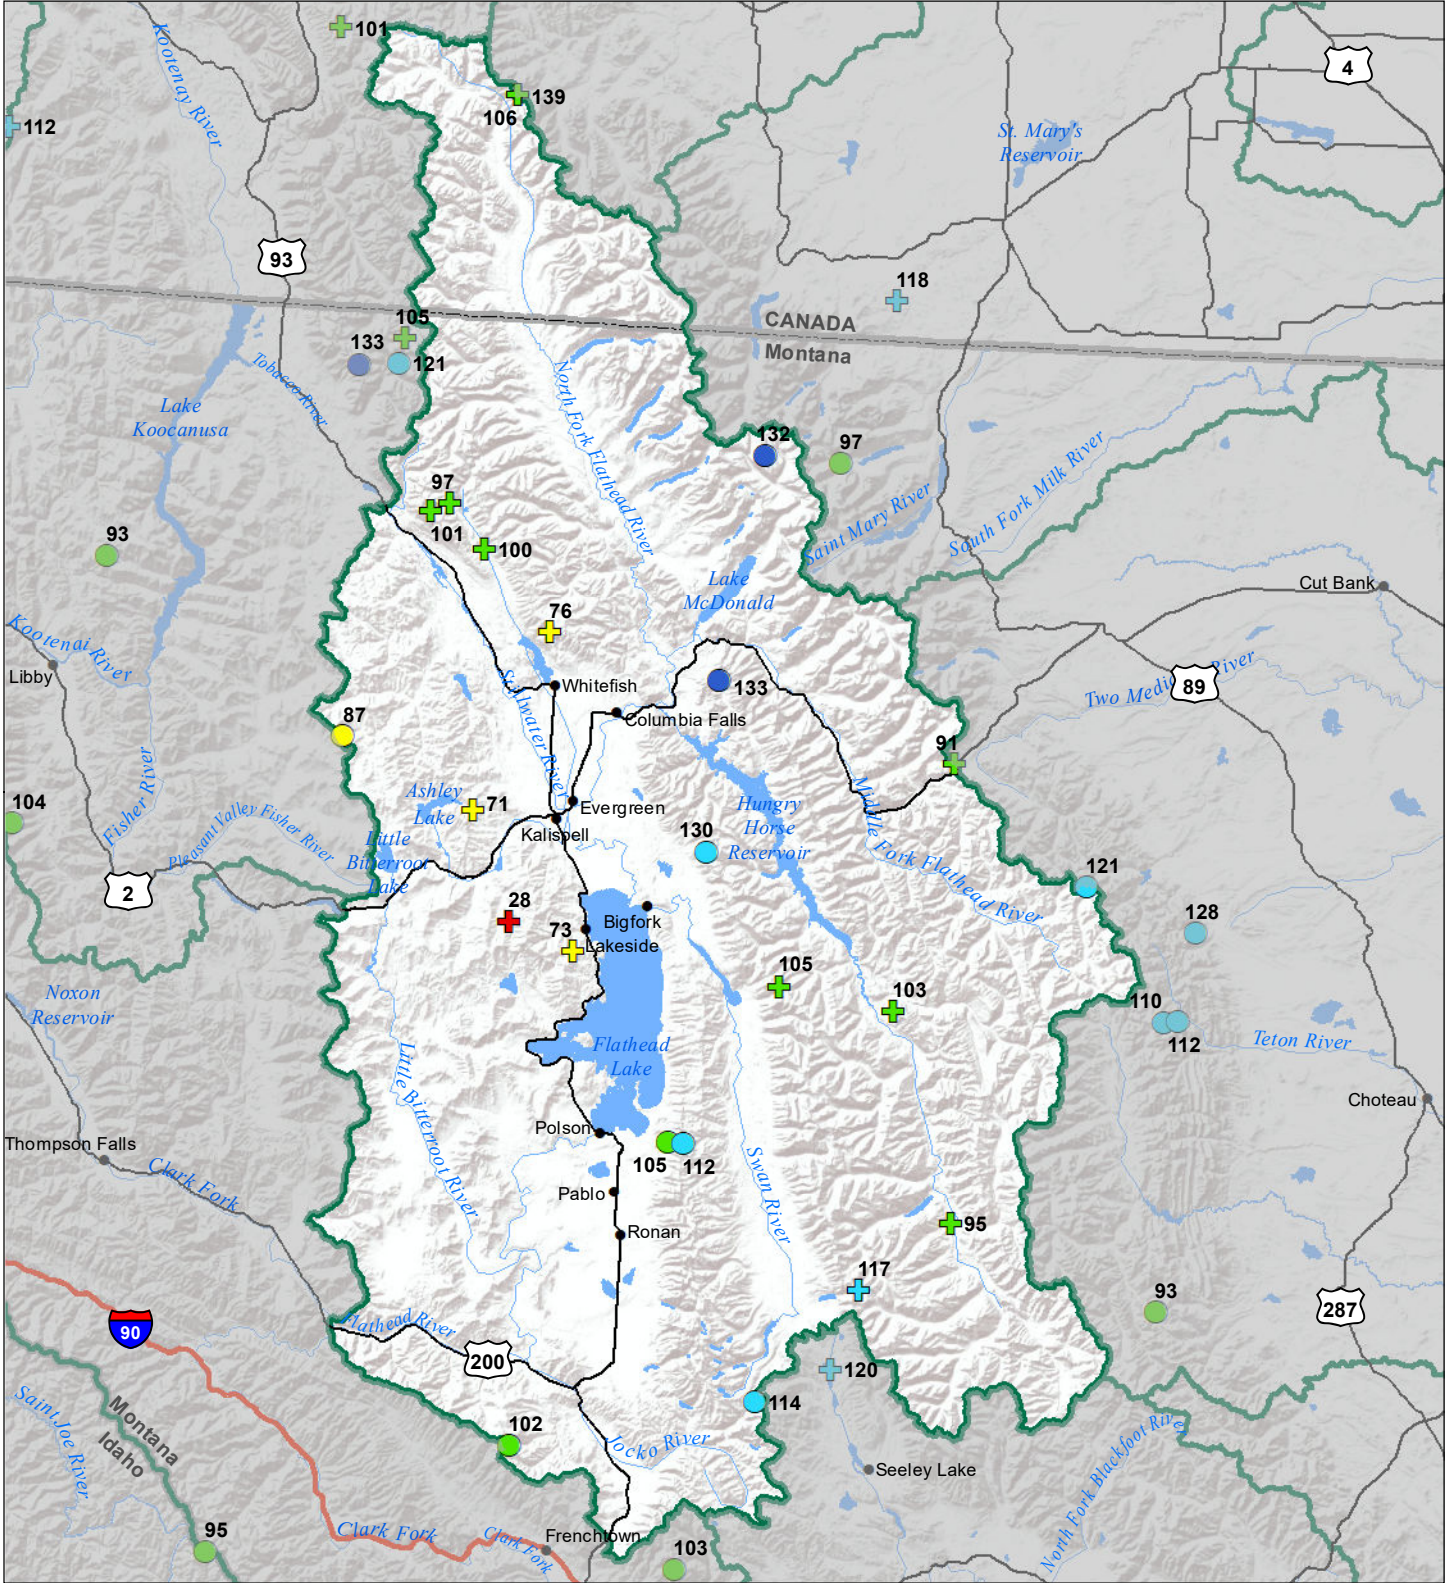

Flathead River Basin Snow Water Equivalent Percentage of Normal February 1, 2020

Snow Water Equivalent Percent of Normal

SNOTEL

- > 150%
- 131 - 150%
- 111 - 130%
- 91 - 110%

- 71 - 90%
- 51 - 70%
- 1 - 50%
- *

Snowcourse

- ⊕ > 150%
- ⊕ 131 - 150%
- ⊕ 111 - 130%
- ⊕ 91 - 110%

- ⊕ 71 - 90%
- ⊕ 51 - 70%
- ⊕ 1 - 50%
- ⊕ *