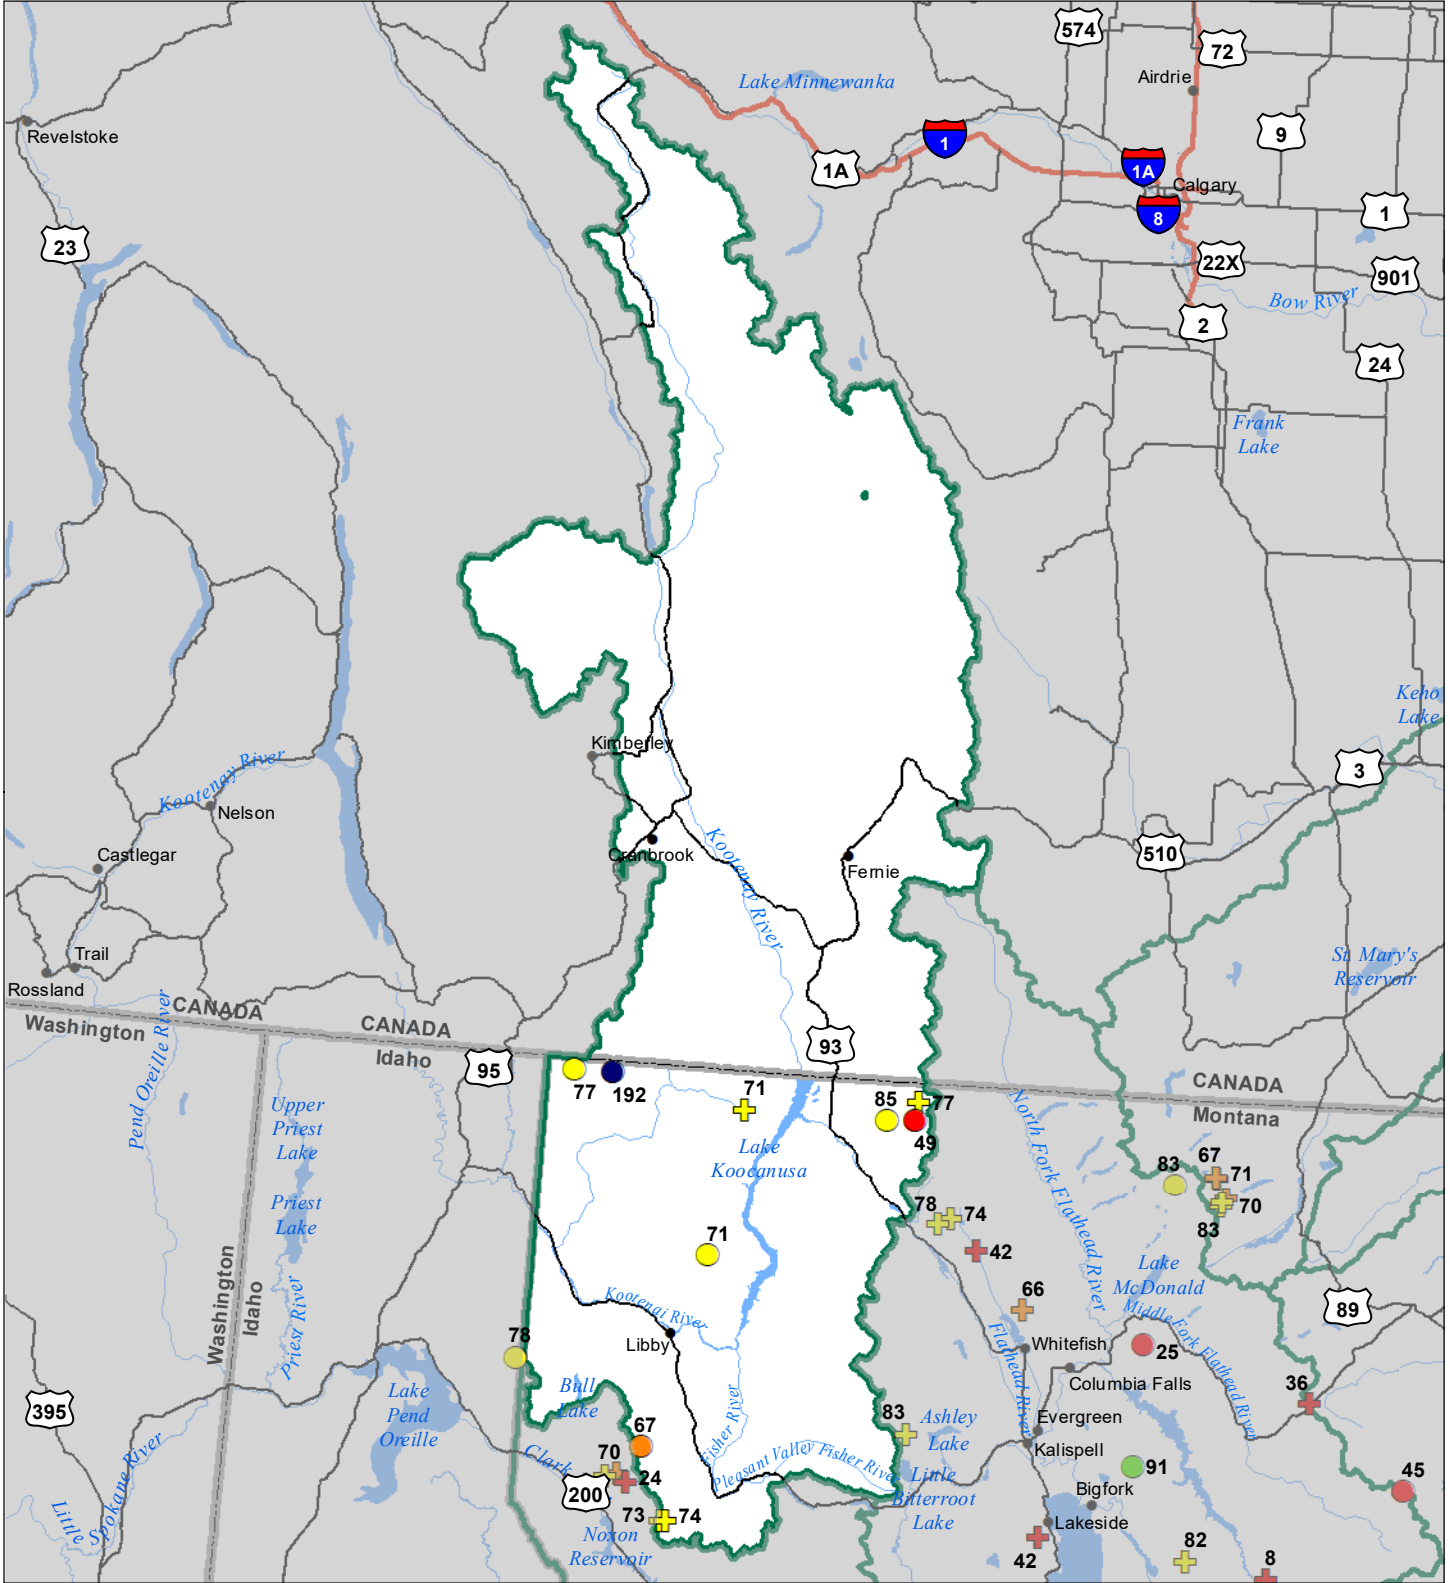

Kootenai River Basin Snow Water Equivalent Percentage of Normal May 1, 2024

Snow Water Equivalent Percent of Normal

SNOTEL

- > 150%
- 131 - 150%
- 111 - 130%
- 91 - 110%
- 71 - 90%
- 51 - 70%
- 1 - 50%
- * 0%

Snowcourse

- + > 150%
- + 131 - 150%
- + 111 - 130%
- + 91 - 110%
- + 71 - 90%
- + 51 - 70%
- + 1 - 50%
- * 0%