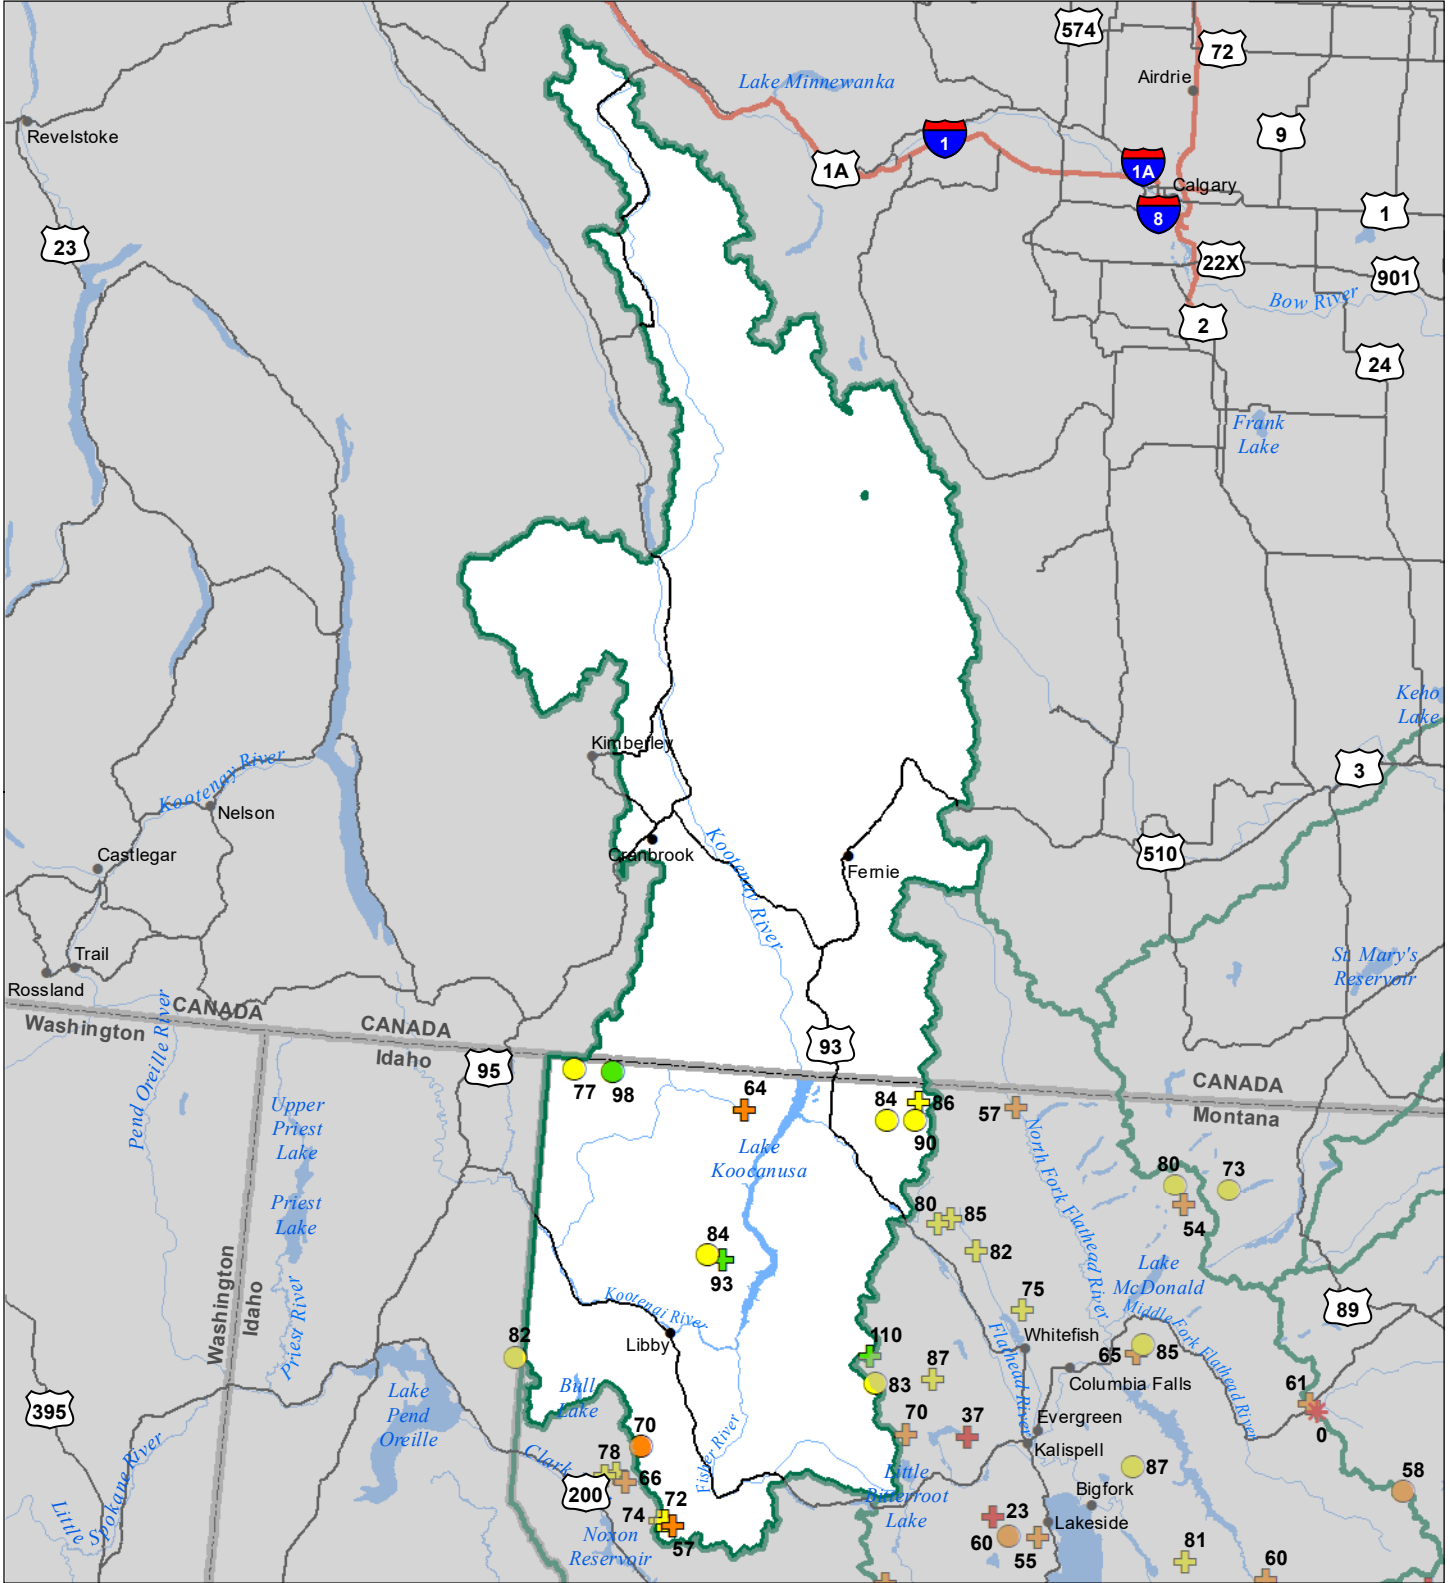

# Kootenai River Basin Snow Water Equivalent Percentage of Normal April 1, 2024

## Snow Water Equivalent Percent of Normal

### SNOTEL

- > 150%
- 131 - 150%
- 111 - 130%
- 91 - 110%
- 71 - 90%
- 51 - 70%
- 1 - 50%
- \* 0%

### Snowcourse

- + > 150%
- + 131 - 150%
- + 111 - 130%
- + 91 - 110%
- + 71 - 90%
- + 51 - 70%
- + 1 - 50%
- \* 0%