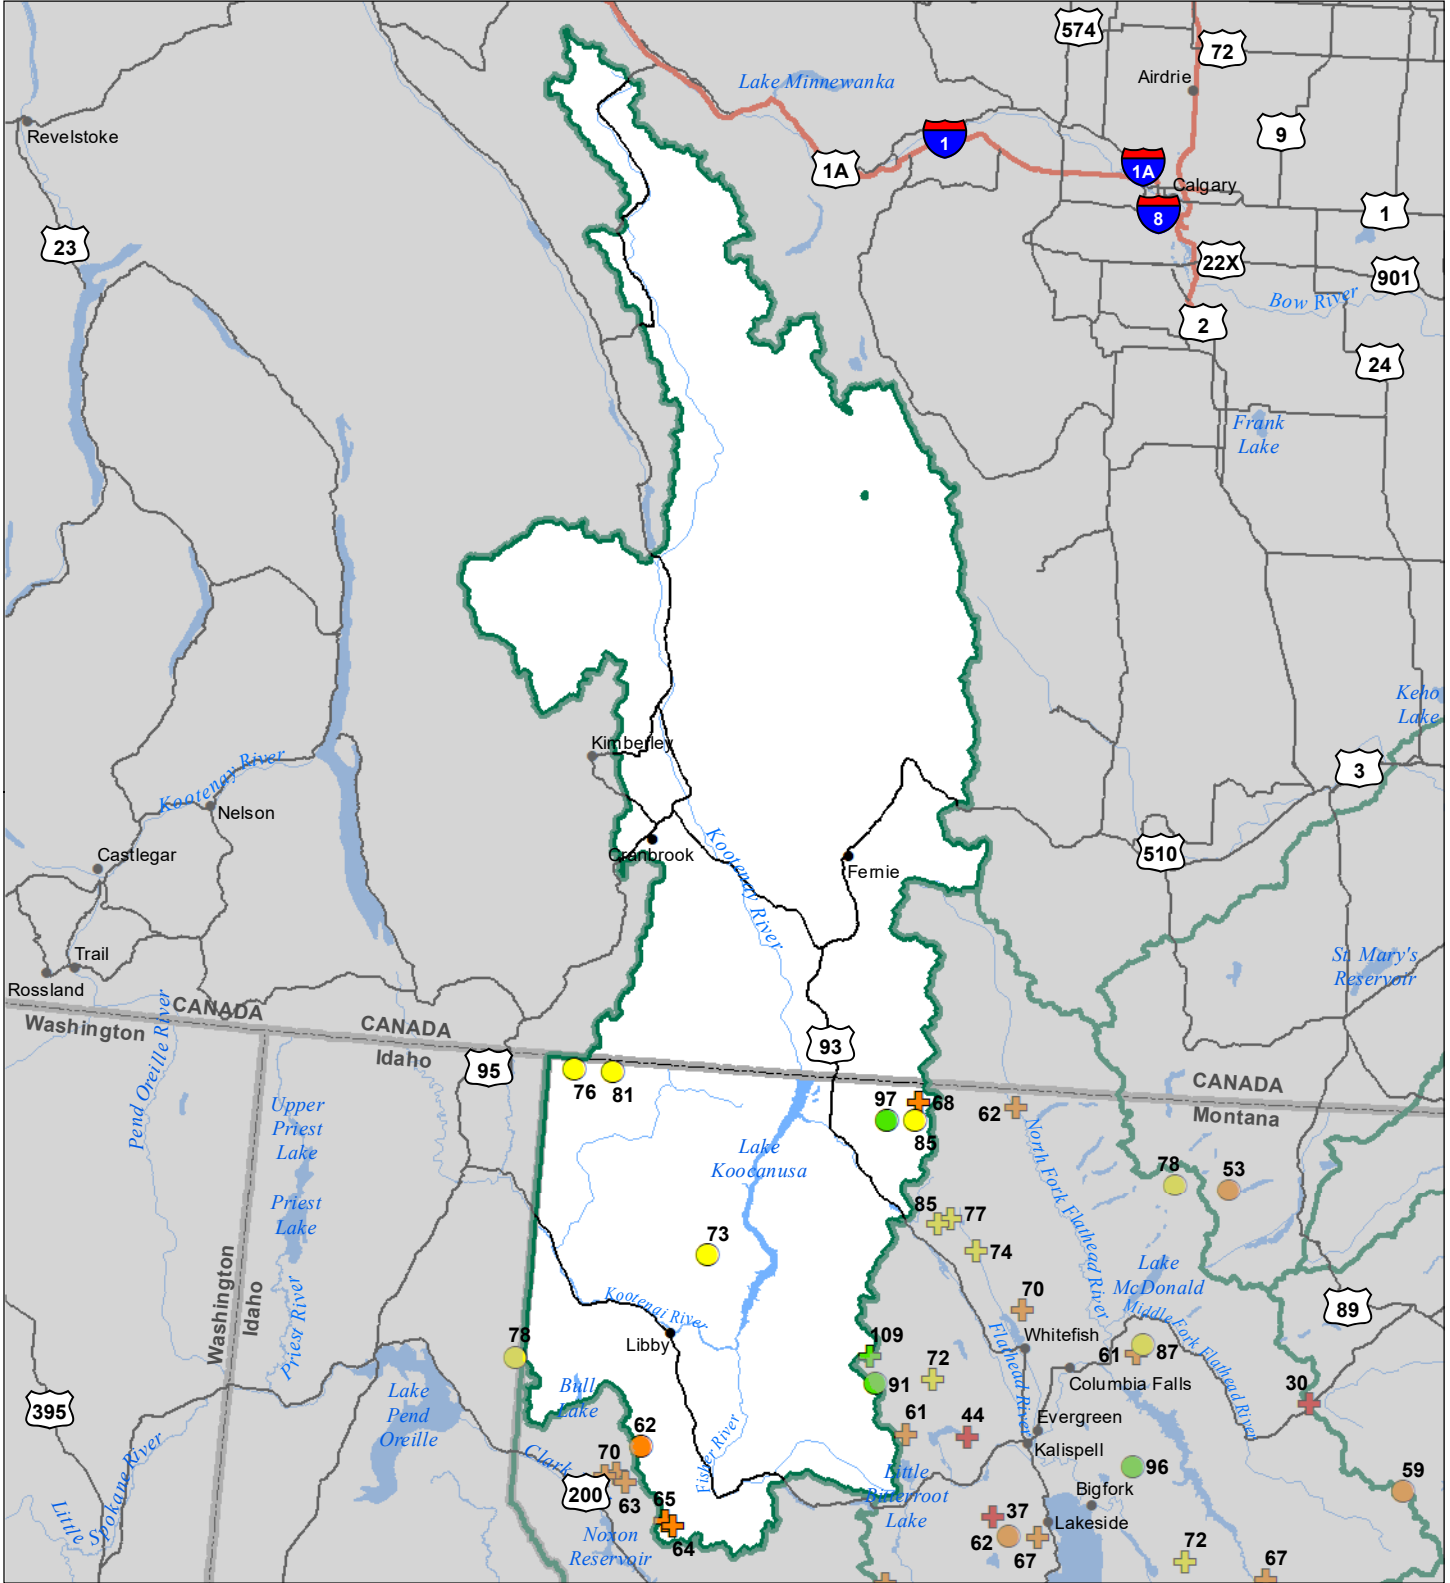

Kootenai River Basin Snow Water Equivalent Percentage of Normal March 1, 2024

Snow Water Equivalent Percent of Normal

SNOTEL

- > 150%
- 131 - 150%
- 111 - 130%
- 91 - 110%
- 71 - 90%
- 51 - 70%
- 1 - 50%
- *

snowcourse

- ⊕ > 150%
- ⊕ 131 - 150%
- ⊕ 111 - 130%
- ⊕ 91 - 110%
- ⊕ 71 - 90%
- ⊕ 51 - 70%
- ⊕ 1 - 50%
- ⊕ *