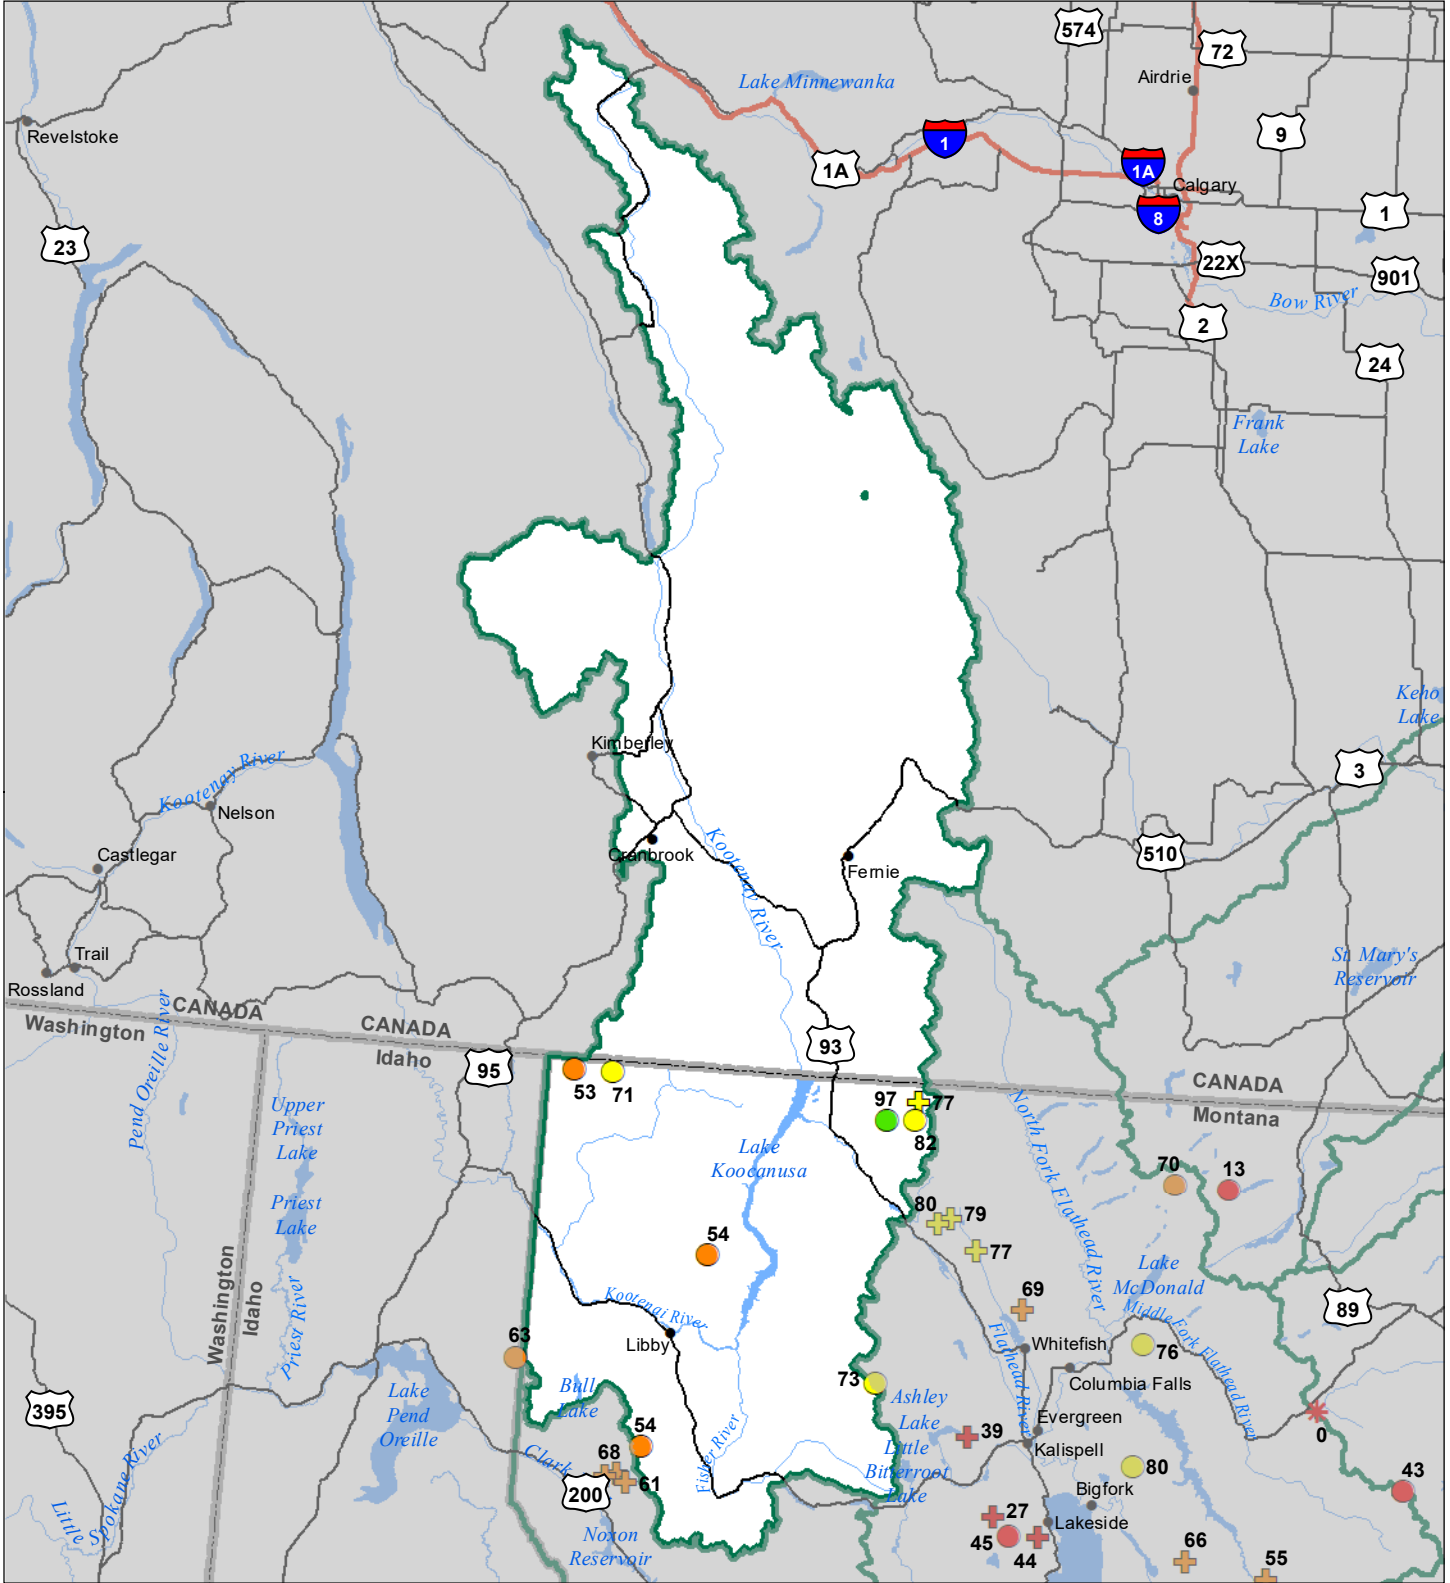

Kootenai River Basin Snow Water Equivalent Percentage of Normal February 1, 2024

Snow Water Equivalent Percent of Normal

SNOTEL

- > 150%
- 131 - 150%
- 111 - 130%
- 91 - 110%
- 71 - 90%
- 51 - 70%
- 1 - 50%
- * 0%

Snowcourse

- + > 150%
- + 131 - 150%
- + 111 - 130%
- + 91 - 110%
- + 71 - 90%
- + 51 - 70%
- + 1 - 50%
- * 0%