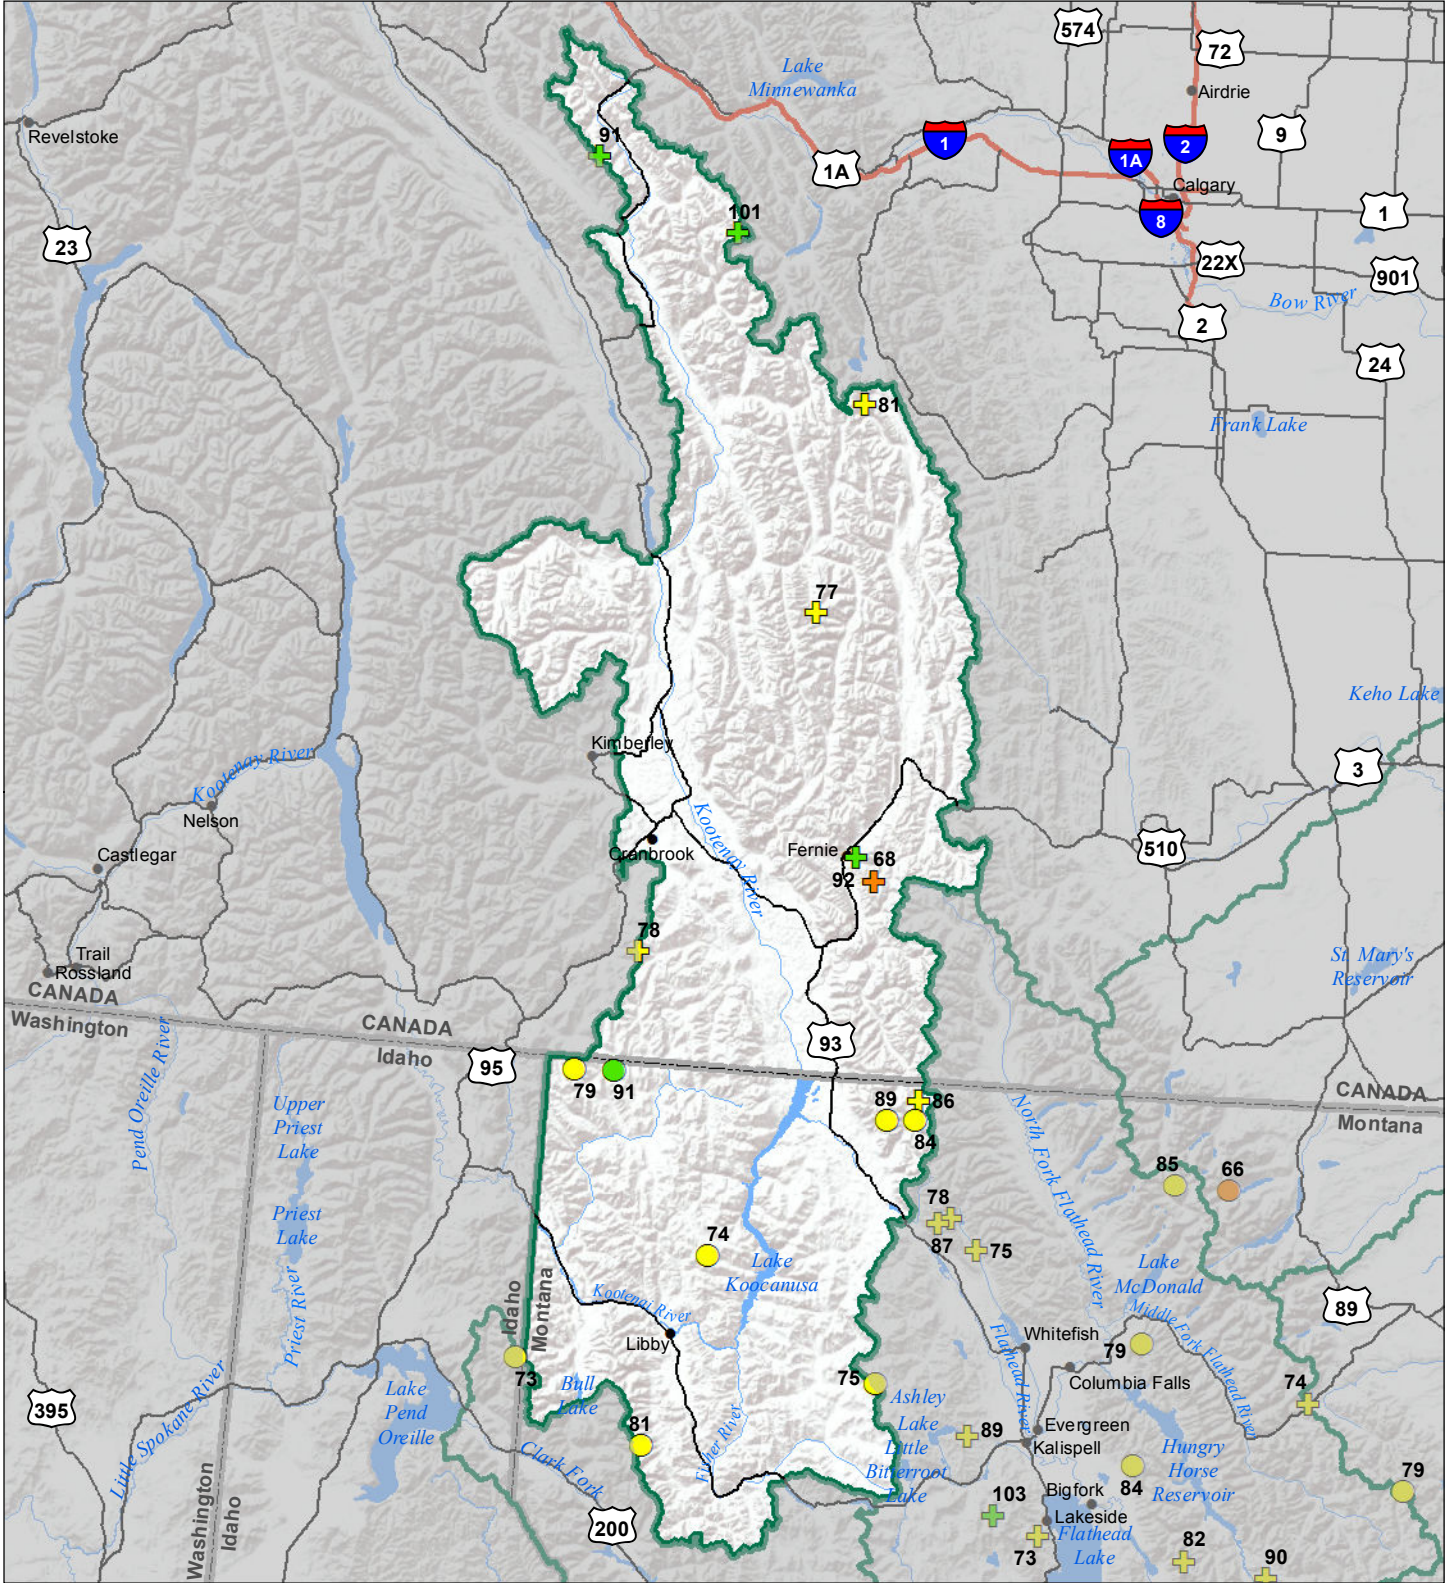

Kootenai River Basin Snow Water Equivalent Percentage of Normal February 1, 2019

Snow Water Equivalent Percent of Normal

SNOTEL

- > 150%
- 131 - 150%
- 111 - 130%
- 91 - 110%
- 71 - 90%
- 51 - 70%
- 1 - 50%
- *

Snowcourse

- ⊕ > 150%
- ⊕ 131 - 150%
- ⊕ 111 - 130%
- ⊕ 91 - 110%
- ⊕ 71 - 90%
- ⊕ 51 - 70%
- ⊕ 1 - 50%
- ⊕ *