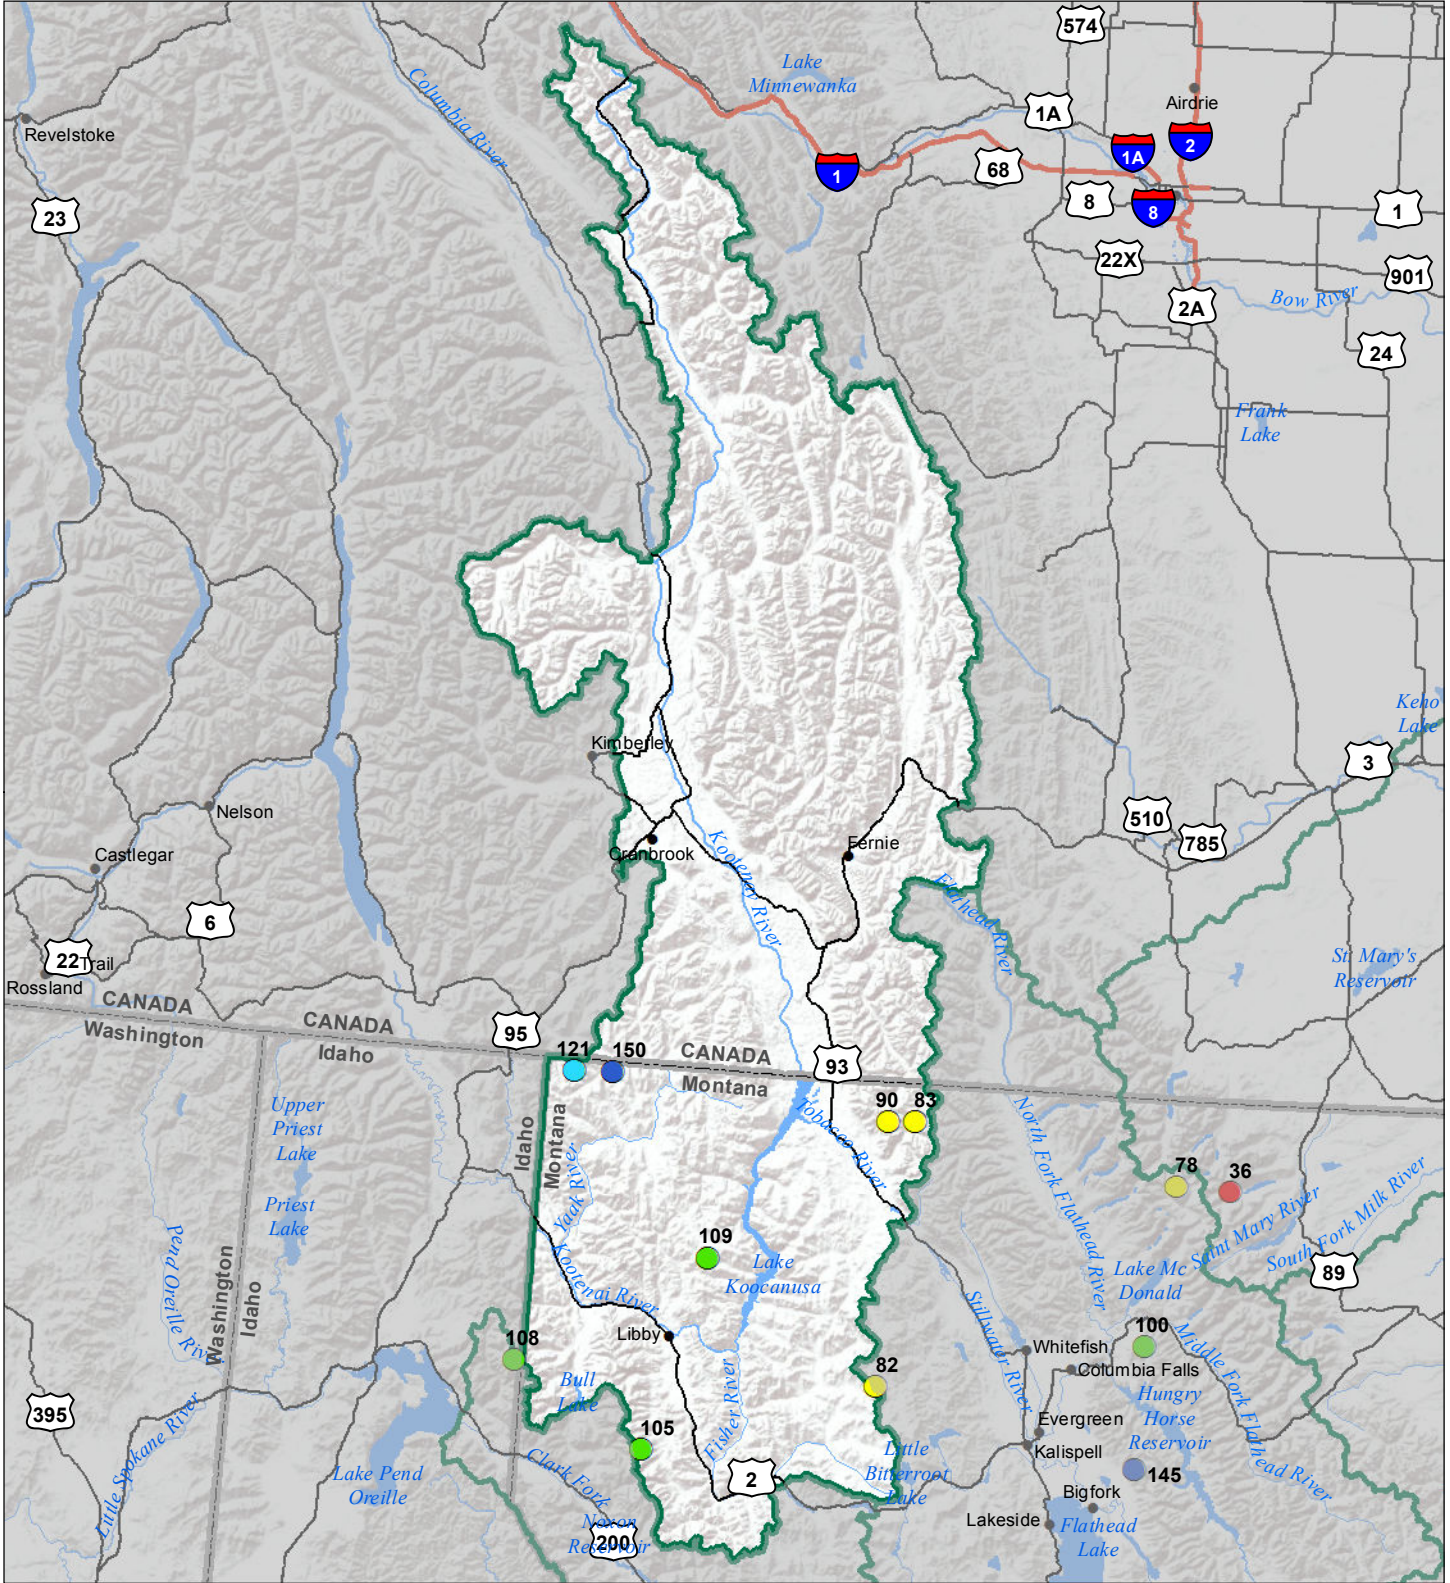

Kootenai River Basin Snow Water Equivalent Percentage of Normal December 1, 2017

Snow Water Equivalent Percent of Normal

SNOTEL

- > 150%
- 131 - 150%
- 111 - 130%
- 91 - 110%
- 71 - 90%
- 51 - 70%
- 1 - 50%
- 0%

Snowcourse

- + > 150%
- + 131 - 150%
- + 111 - 130%
- + 91 - 110%
- + 71 - 90%
- + 51 - 70%
- + 1 - 50%
- + 0%