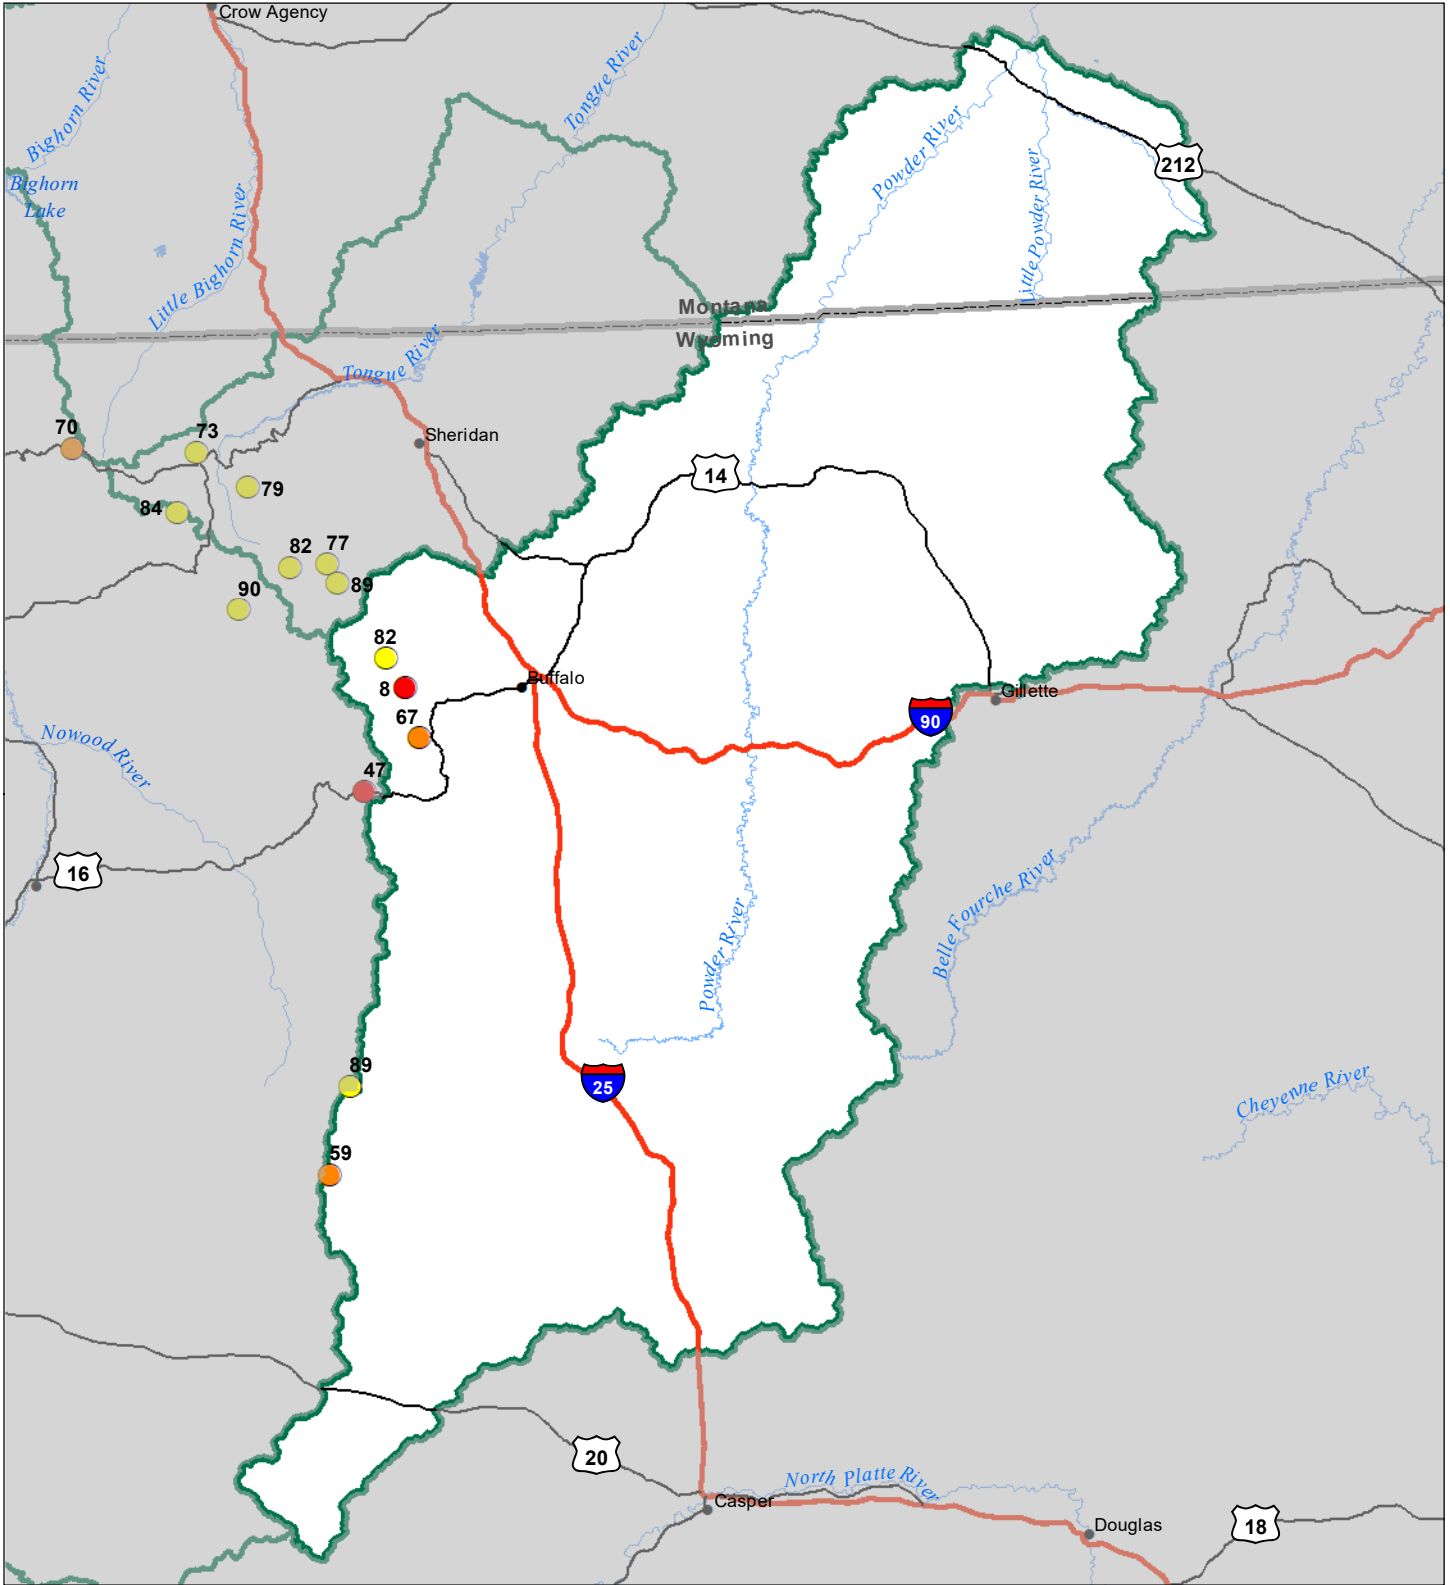

Powder River Basin Snow Water Equivalent Percentage of Normal May 1, 2024

Snow Water Equivalent Percent of Normal

SNOTEL

- > 150%
- 131 - 150%
- 111 - 130%
- 91 - 110%
- 71 - 90%
- 51 - 70%
- 1 - 50%
- * 0%

Snowcourse

- + > 150%
- + 131 - 150%
- + 111 - 130%
- + 91 - 110%
- + 71 - 90%
- + 51 - 70%
- + 1 - 50%
- * 0%