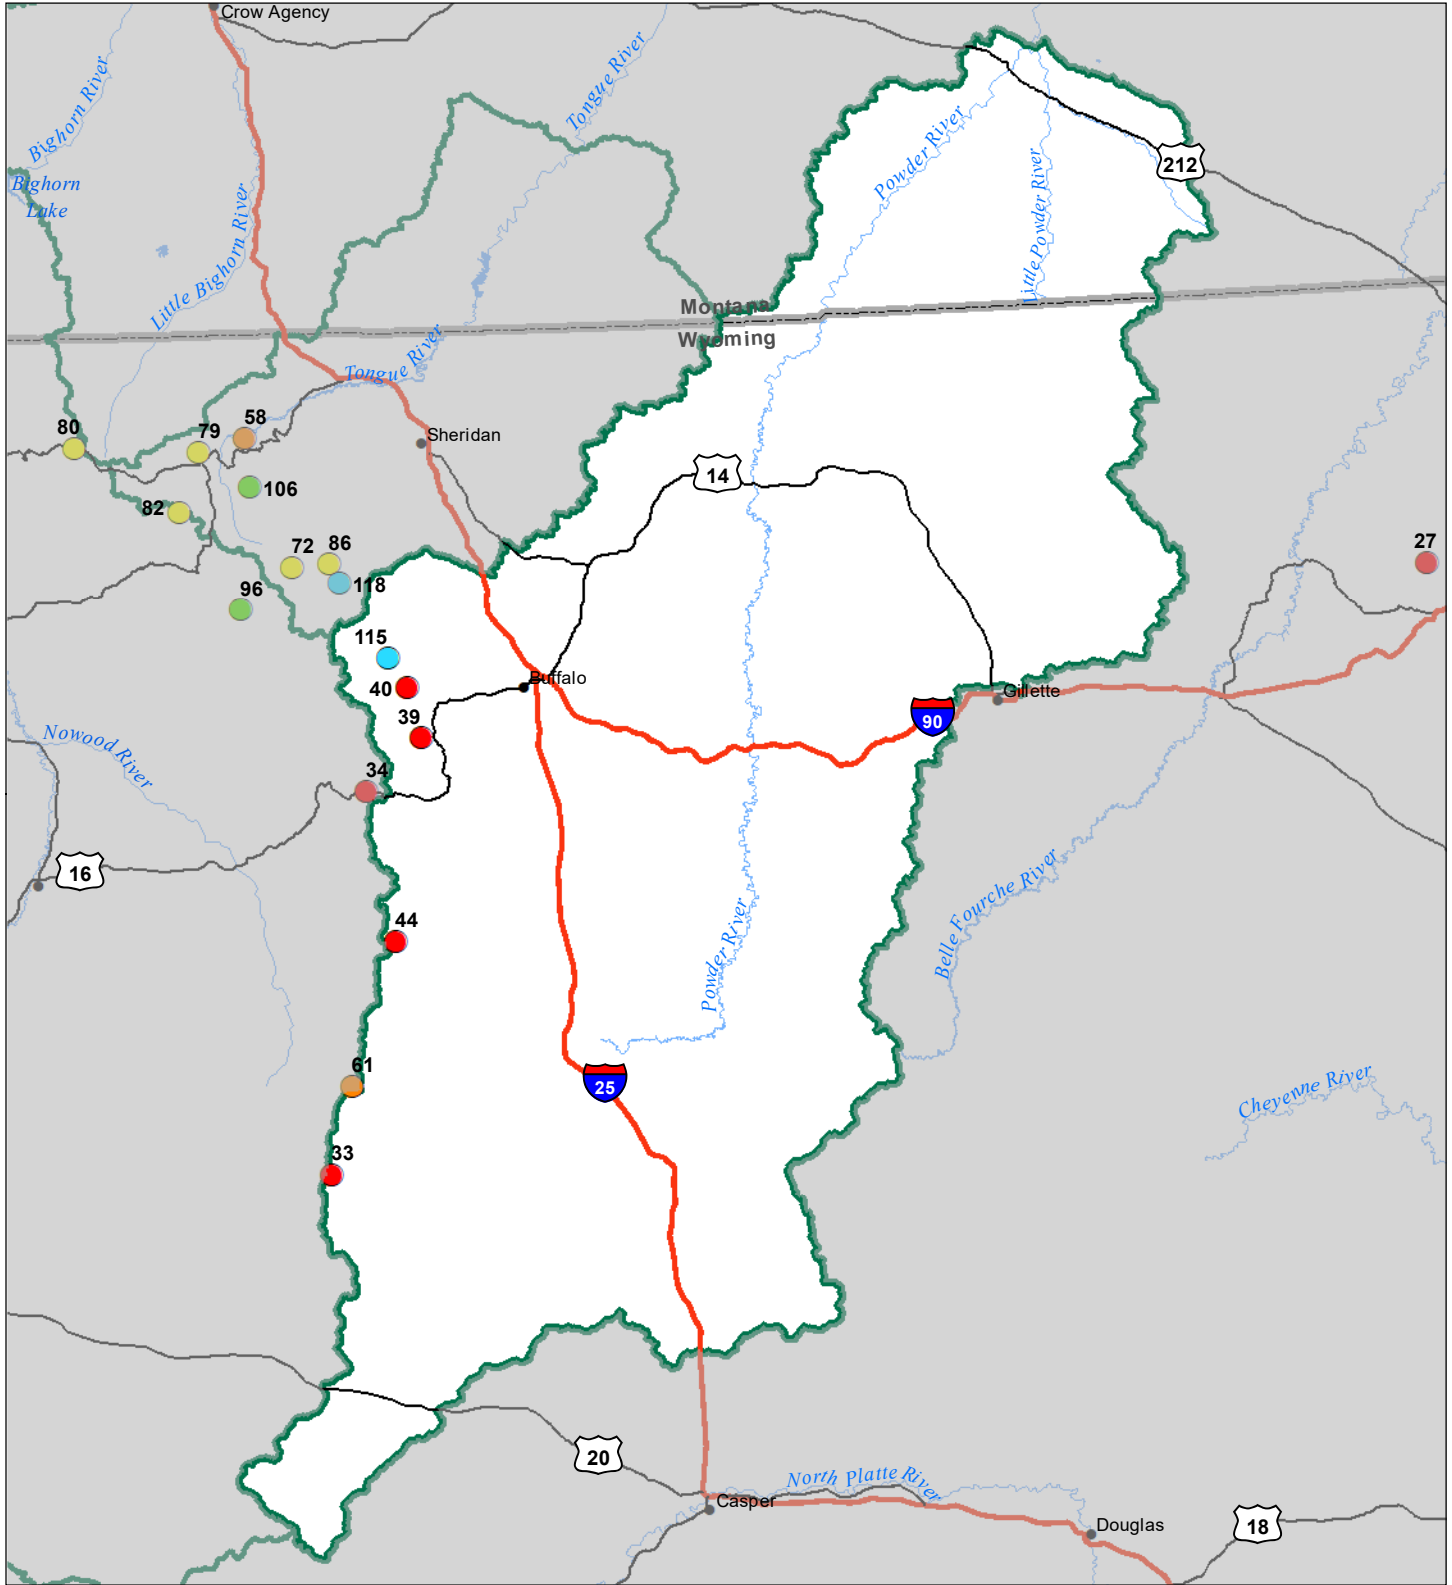

# Powder River Basin Snow Water Equivalent Percentage of Normal December 1, 2023

### Snow Water Equivalent Percent of Normal

**SNOTEL**

- > 150%
- 131 - 150%
- 111 - 130%
- 91 - 110%
- 71 - 90%
- 51 - 70%
- 1 - 50%
- \*

**Snowcourse**

- ⊕ > 150%
- ⊕ 131 - 150%
- ⊕ 111 - 130%
- ⊕ 91 - 110%
- ⊕ 71 - 90%
- ⊕ 51 - 70%
- ⊕ 1 - 50%
- ⊕ \*