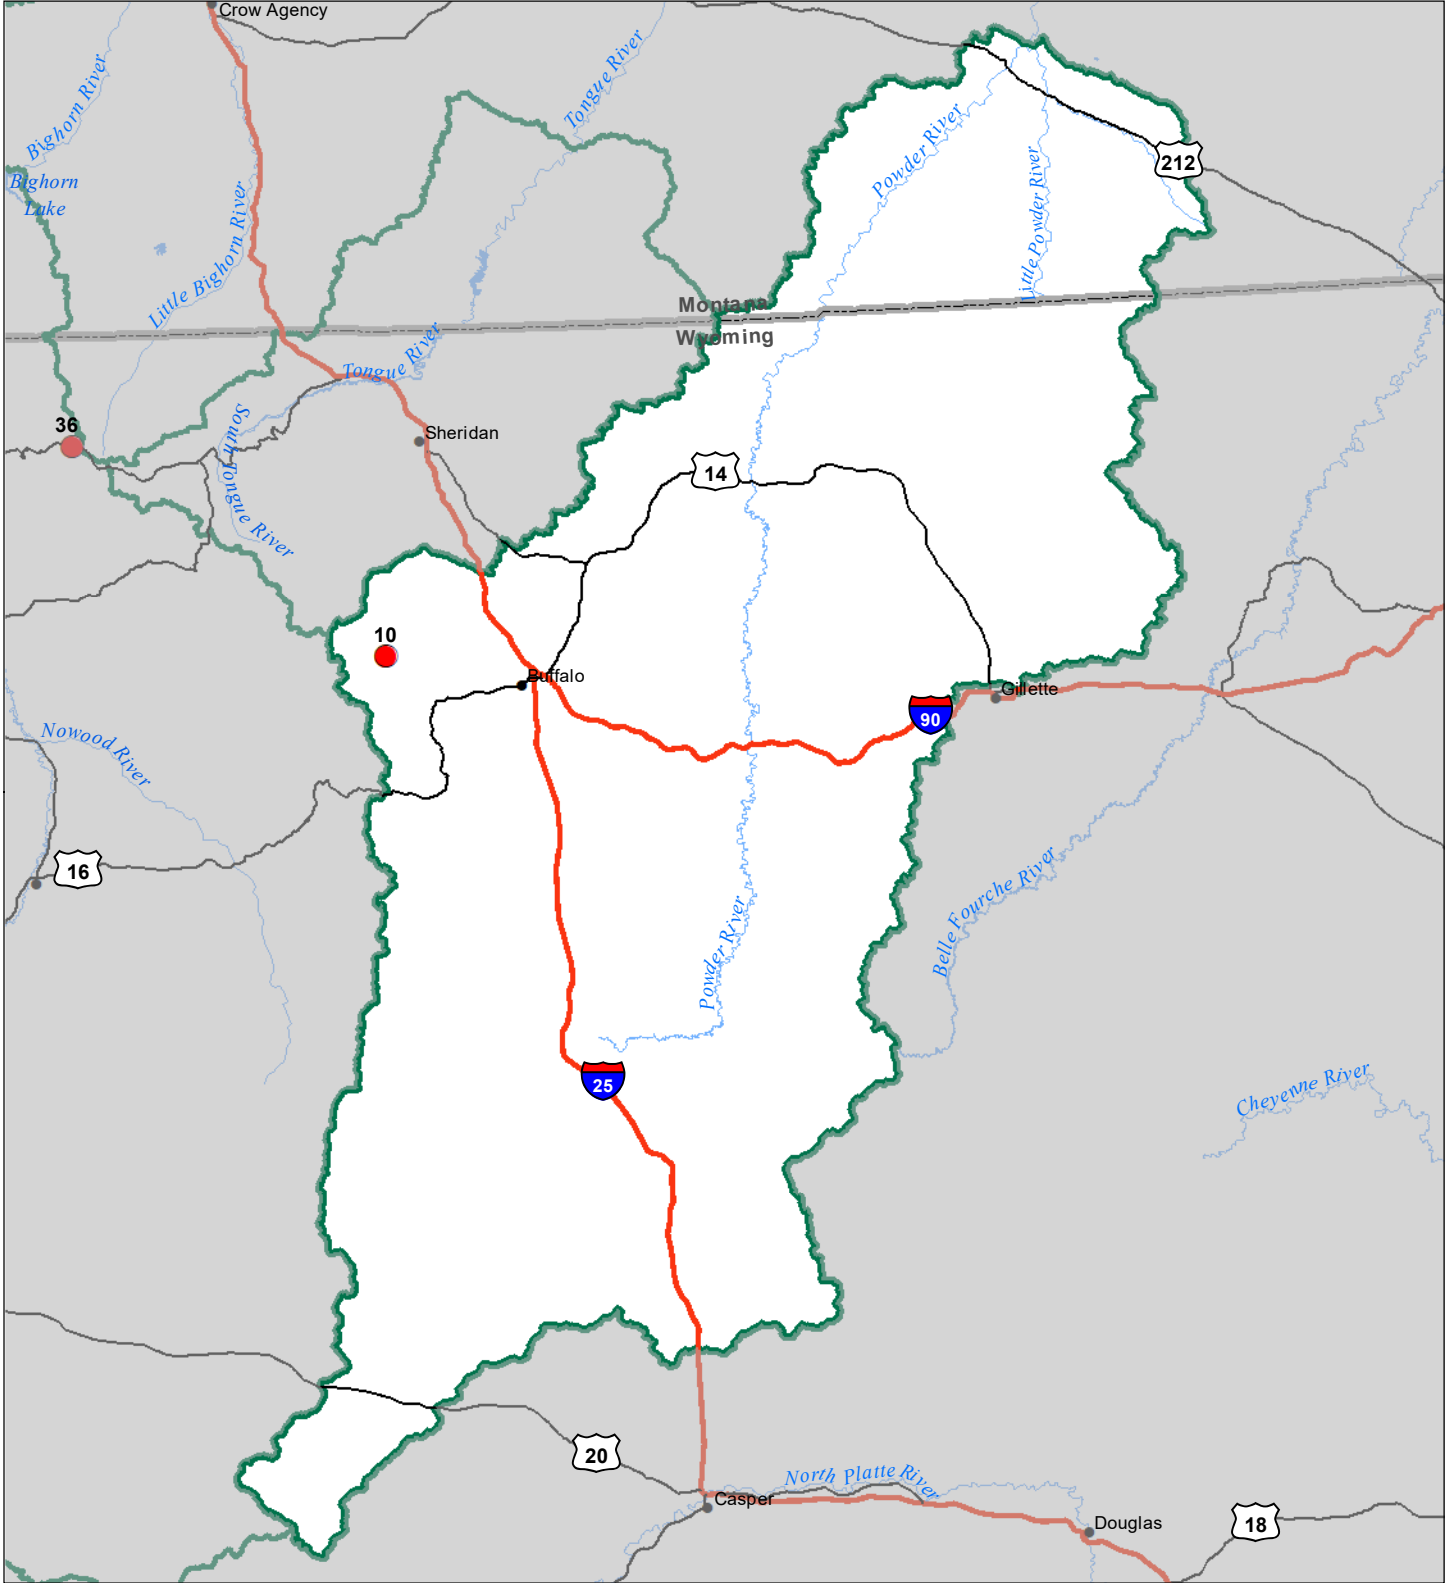

Powder River Basin Snow Water Equivalent Percentage of Normal June 1, 2023

Snow Water Equivalent Percent of Normal

SNOTEL

- > 150%
- 131 - 150%
- 111 - 130%
- 91 - 110%
- 71 - 90%
- 51 - 70%
- 1 - 50%
- * 0%

Snowcourse

- + > 150%
- + 131 - 150%
- + 111 - 130%
- + 91 - 110%
- + 71 - 90%
- + 51 - 70%
- + 1 - 50%
- * 0%