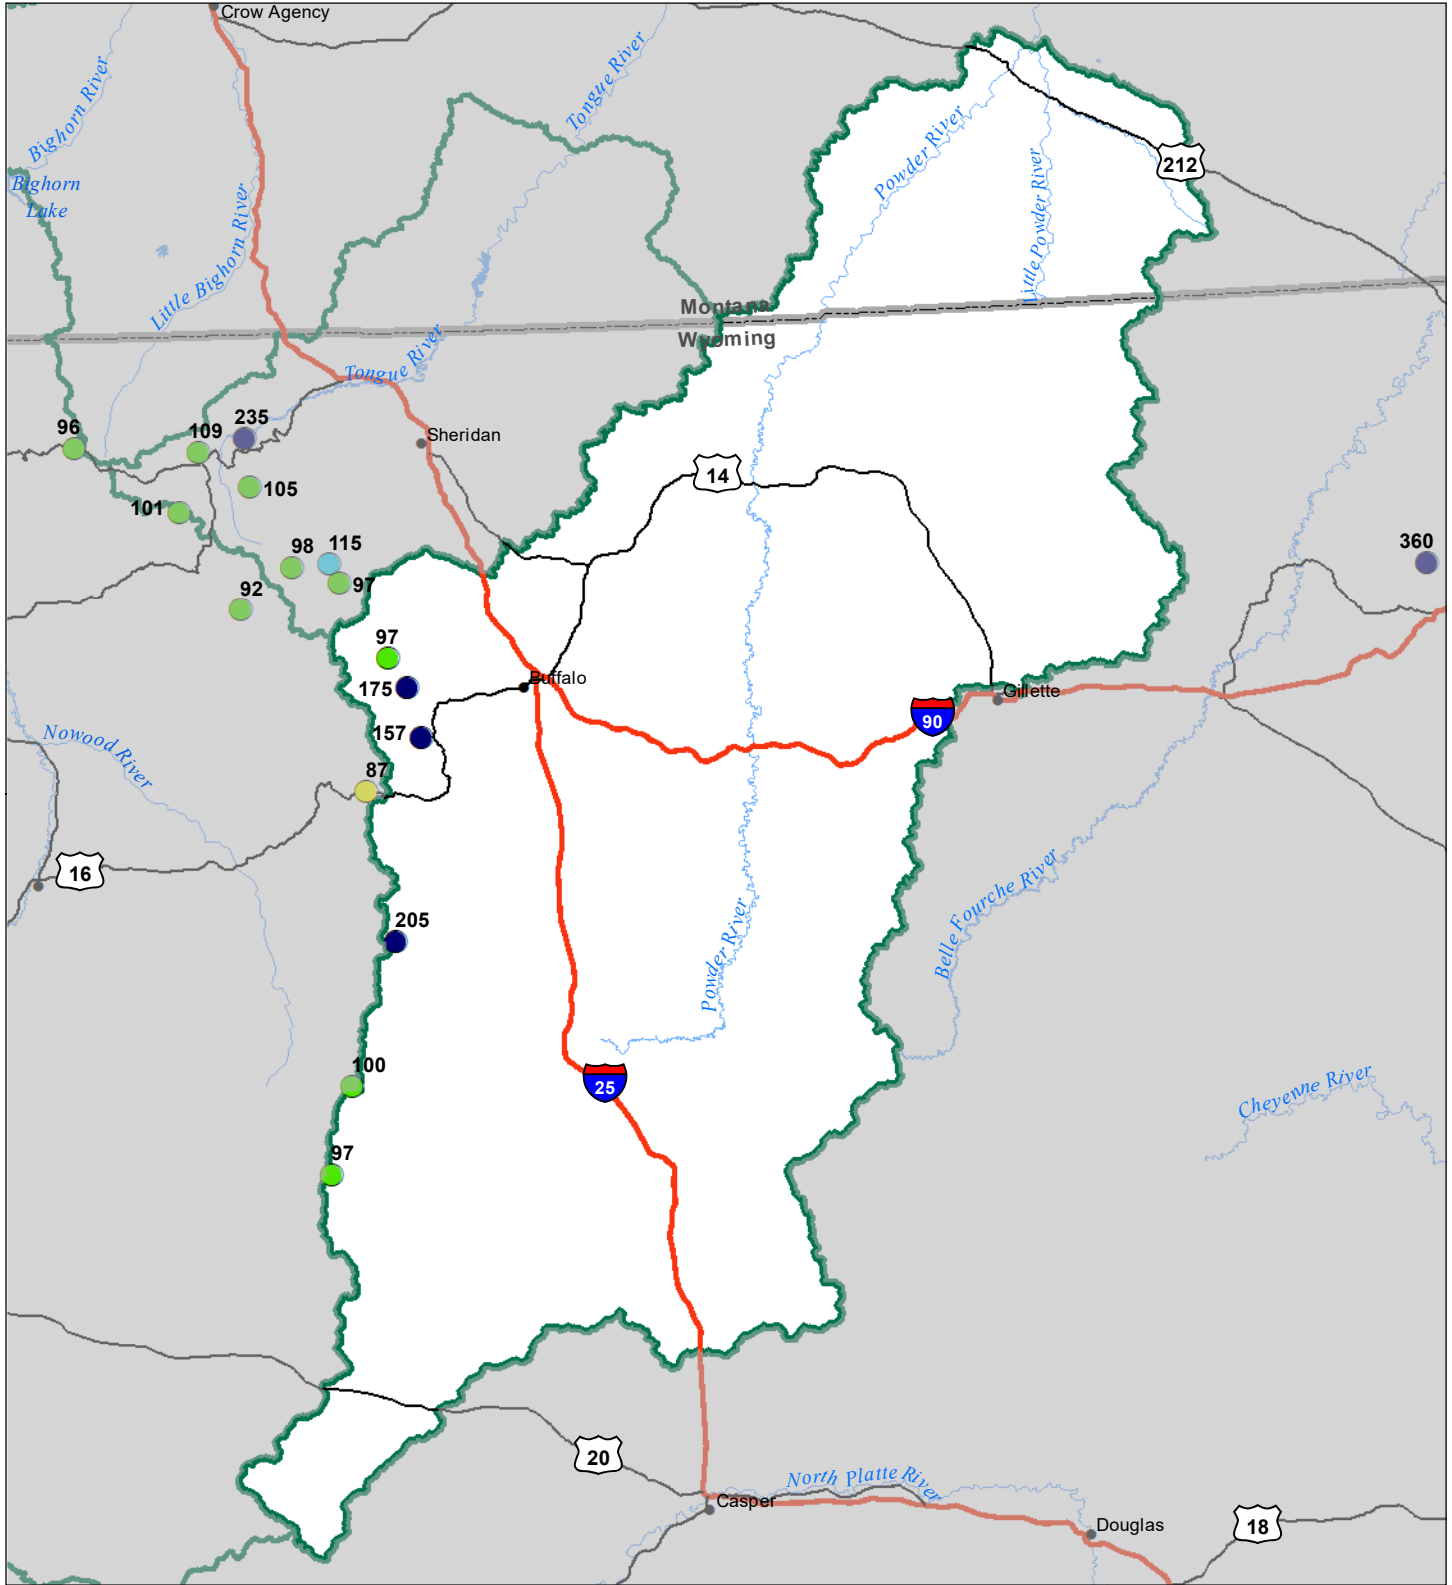

Powder River Basin Snow Water Equivalent Percentage of Normal May 1, 2023

Snow Water Equivalent Percent of Normal

SNOTEL

- > 150%
- 131 - 150%
- 111 - 130%
- 91 - 110%
- 71 - 90%
- 51 - 70%
- 1 - 50%
- 0%

Snowcourse

- ⊕ > 150%
- ⊕ 131 - 150%
- ⊕ 111 - 130%
- ⊕ 91 - 110%
- ⊕ 71 - 90%
- ⊕ 51 - 70%
- ⊕ 1 - 50%
- ⊕ 0%