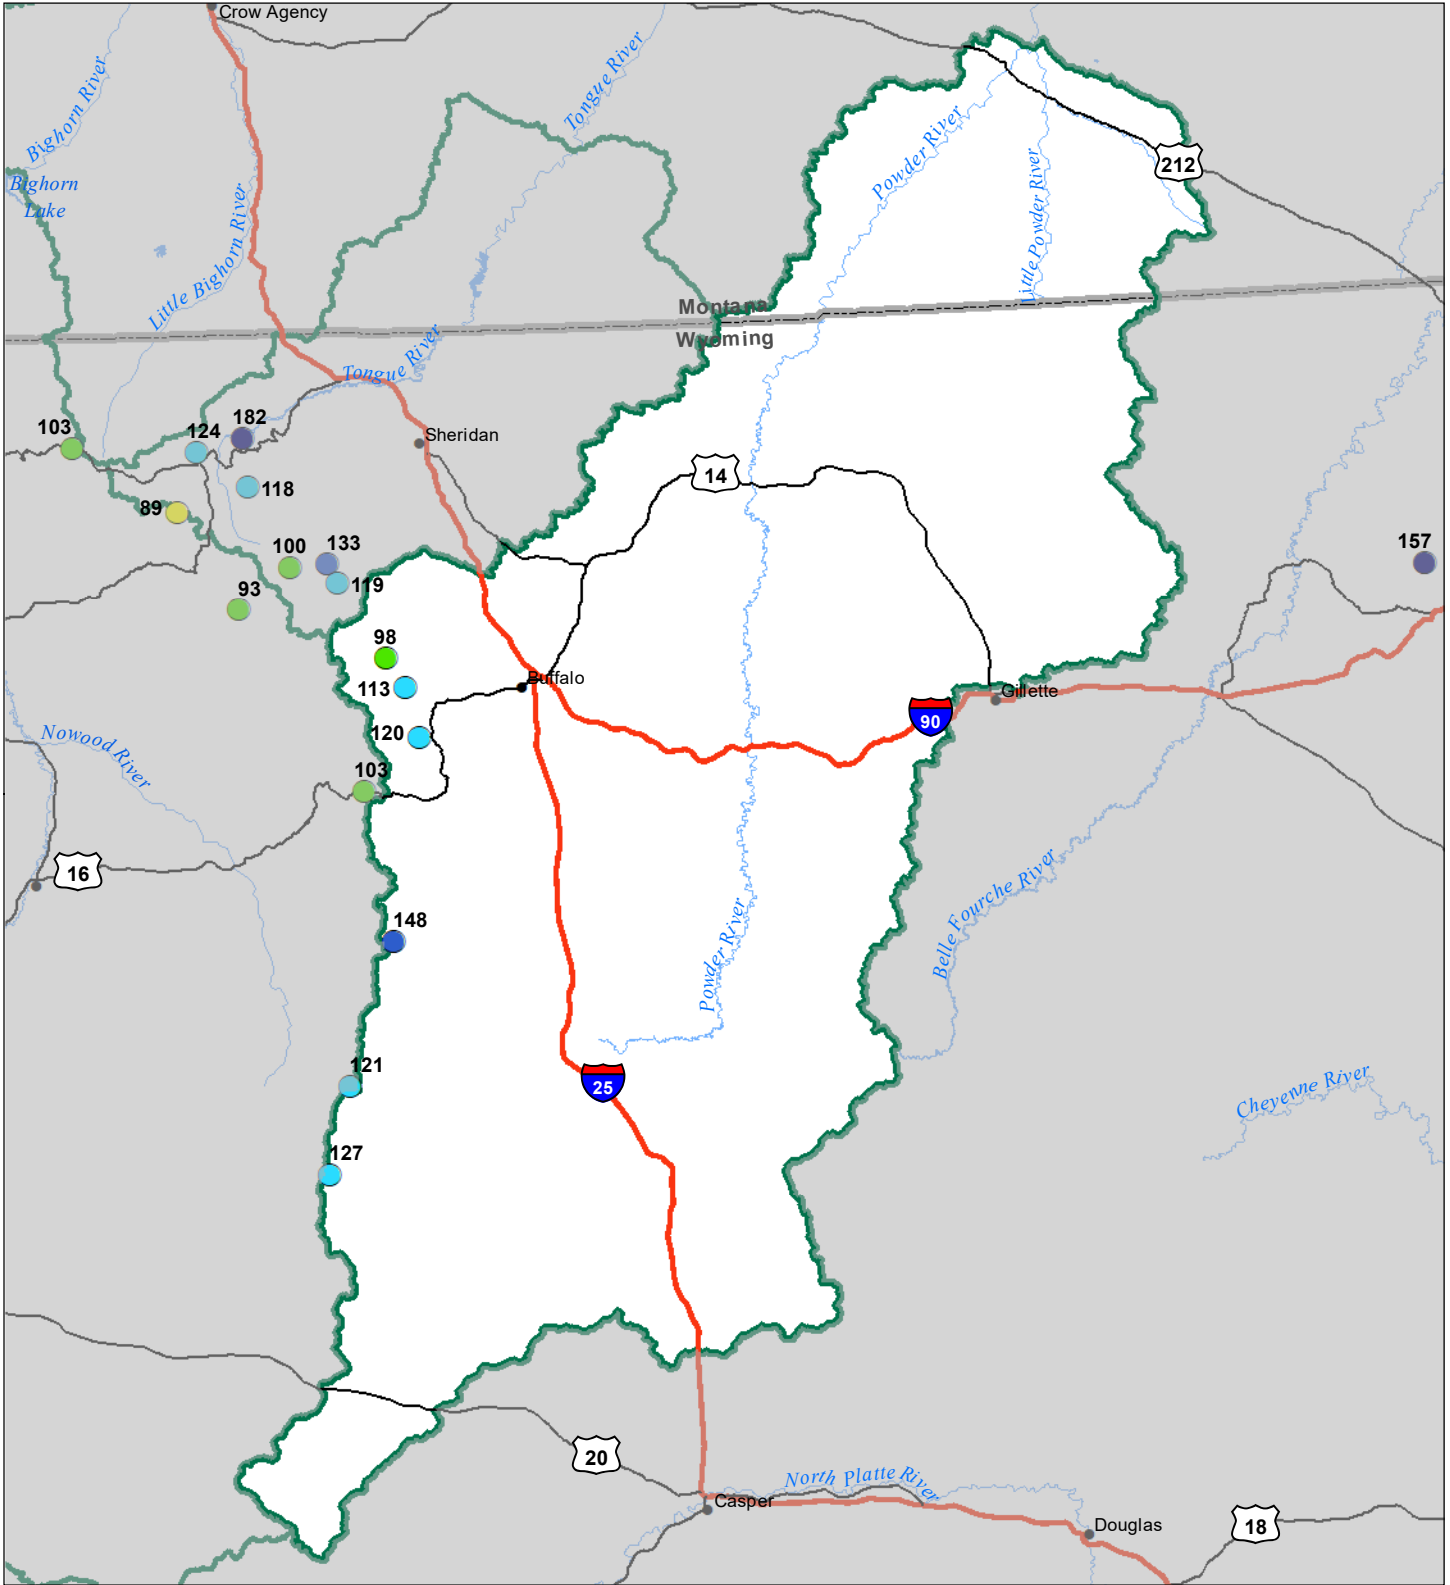

Powder River Basin Snow Water Equivalent Percentage of Normal March 1, 2023

Snow Water Equivalent Percent of Normal

SNOTEL

- > 150%
- 131 - 150%
- 111 - 130%
- 91 - 110%
- 71 - 90%
- 51 - 70%
- 1 - 50%
- *

Snowcourse

- ⊕ > 150%
- ⊕ 131 - 150%
- ⊕ 111 - 130%
- ⊕ 91 - 110%
- ⊕ 71 - 90%
- ⊕ 51 - 70%
- ⊕ 1 - 50%
- ⊕ *