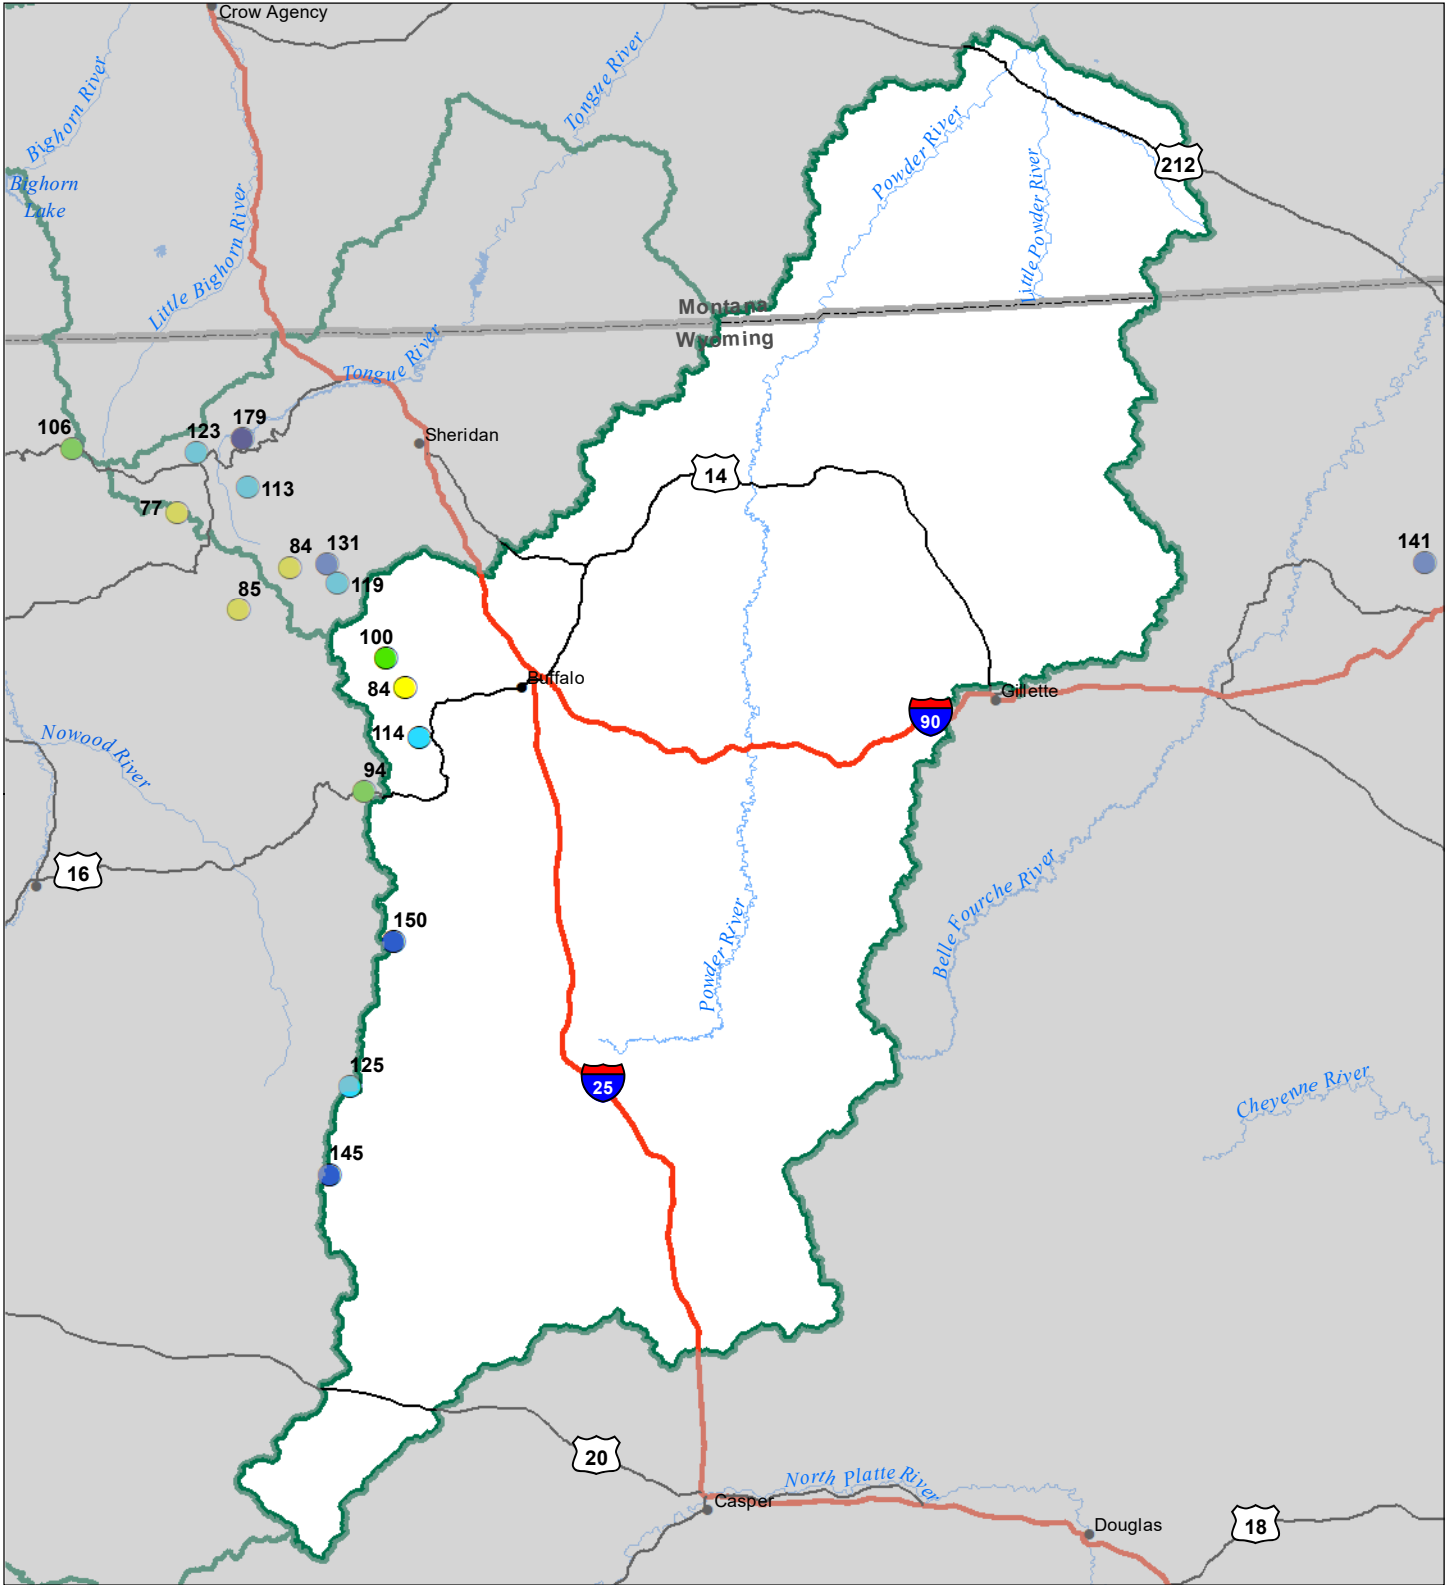

Powder River Basin Snow Water Equivalent Percentage of Normal February 1, 2023

Snow Water Equivalent Percent of Normal

SNOTEL

- > 150%
- 131 - 150%
- 111 - 130%
- 91 - 110%
- 71 - 90%
- 51 - 70%
- 1 - 50%
- *

Snowcourse

- ⊕ > 150%
- ⊕ 131 - 150%
- ⊕ 111 - 130%
- ⊕ 91 - 110%
- ⊕ 71 - 90%
- ⊕ 51 - 70%
- ⊕ 1 - 50%
- ⊕ *