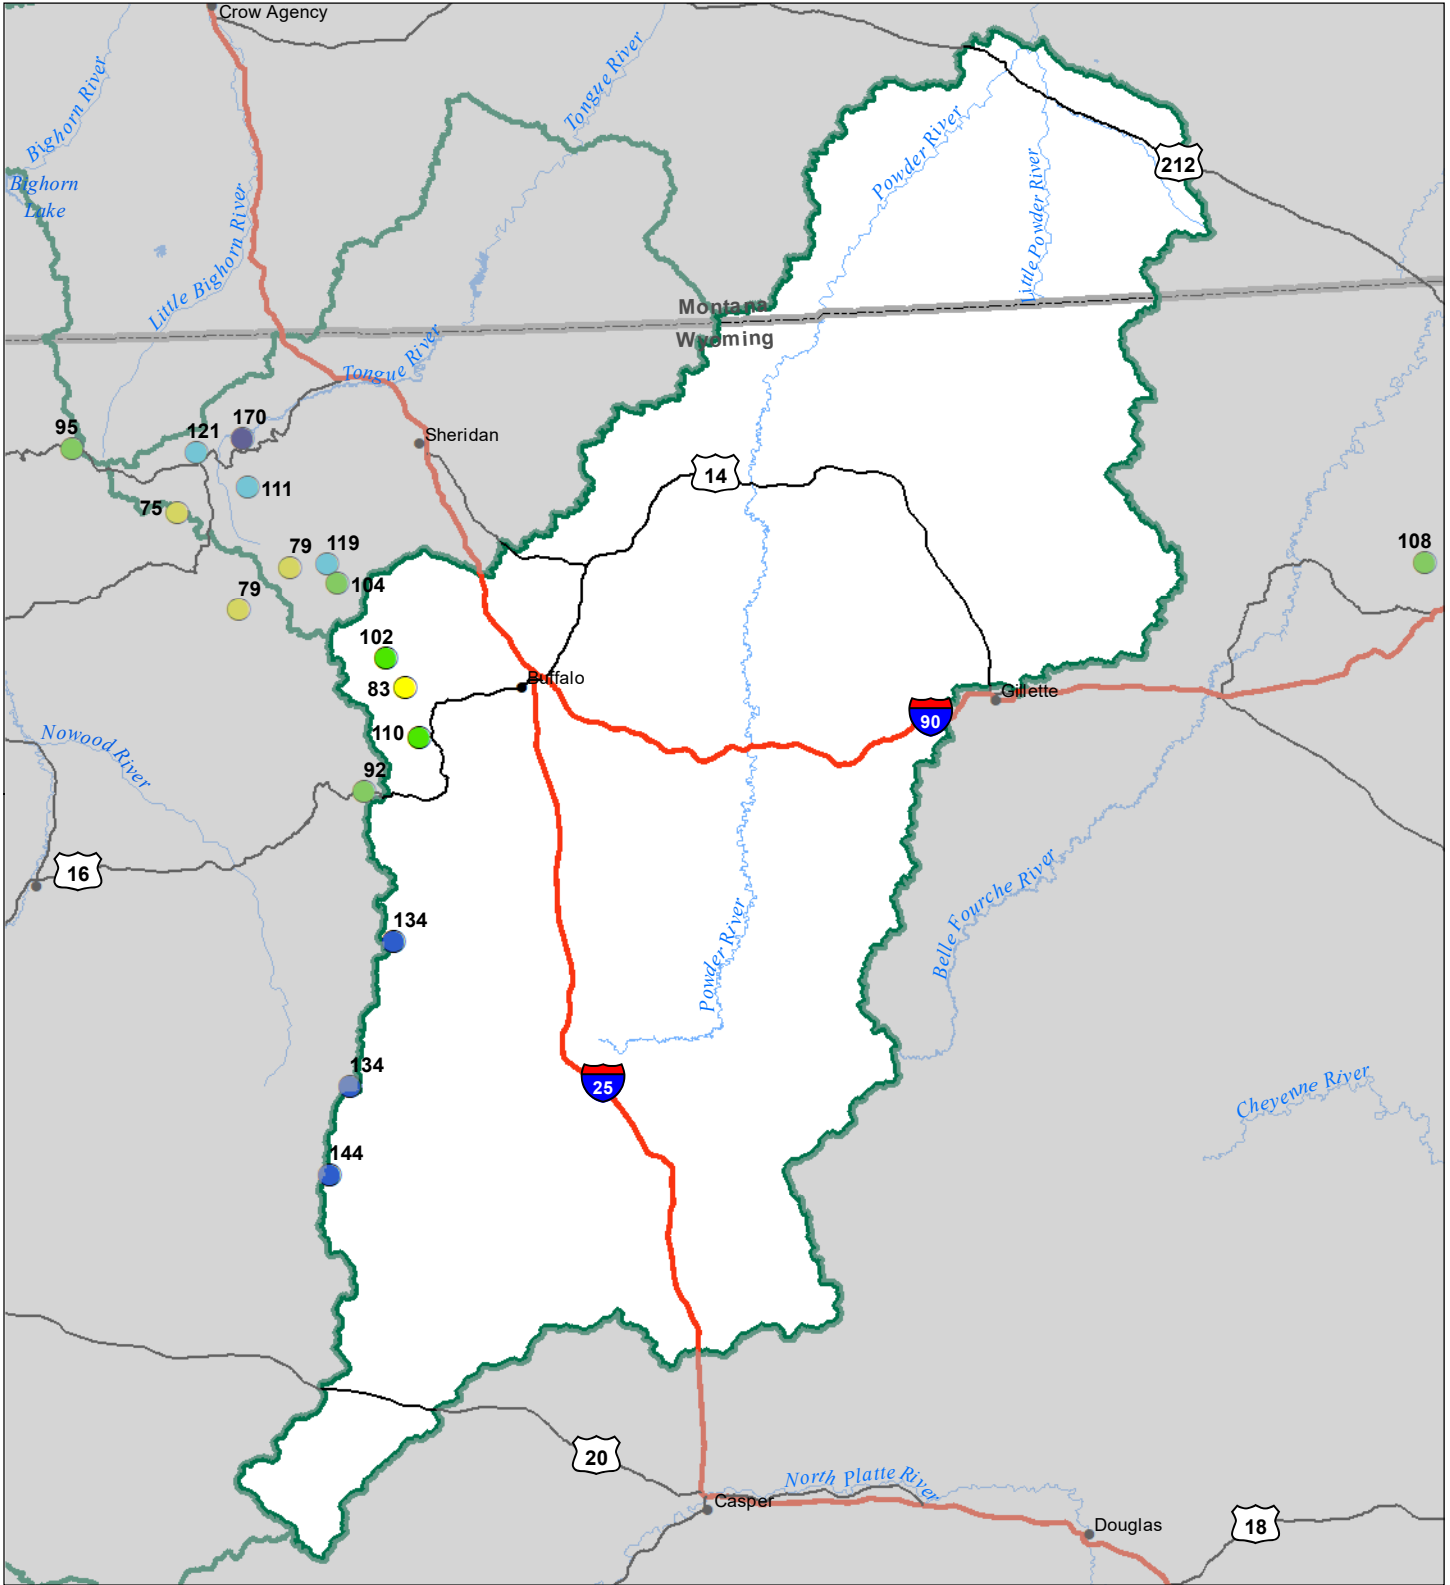

Powder River Basin Snow Water Equivalent Percentage of Normal January 1, 2023

Snow Water Equivalent Percent of Normal

SNOTEL

- > 150%
- 131 - 150%
- 111 - 130%
- 91 - 110%

- 71 - 90%
- 51 - 70%
- 1 - 50%
- *

Snowcourse

- ⊕ > 150%
- ⊕ 131 - 150%
- ⊕ 111 - 130%
- ⊕ 91 - 110%

- ⊕ 71 - 90%
- ⊕ 51 - 70%
- ⊕ 1 - 50%
- ⊕ *