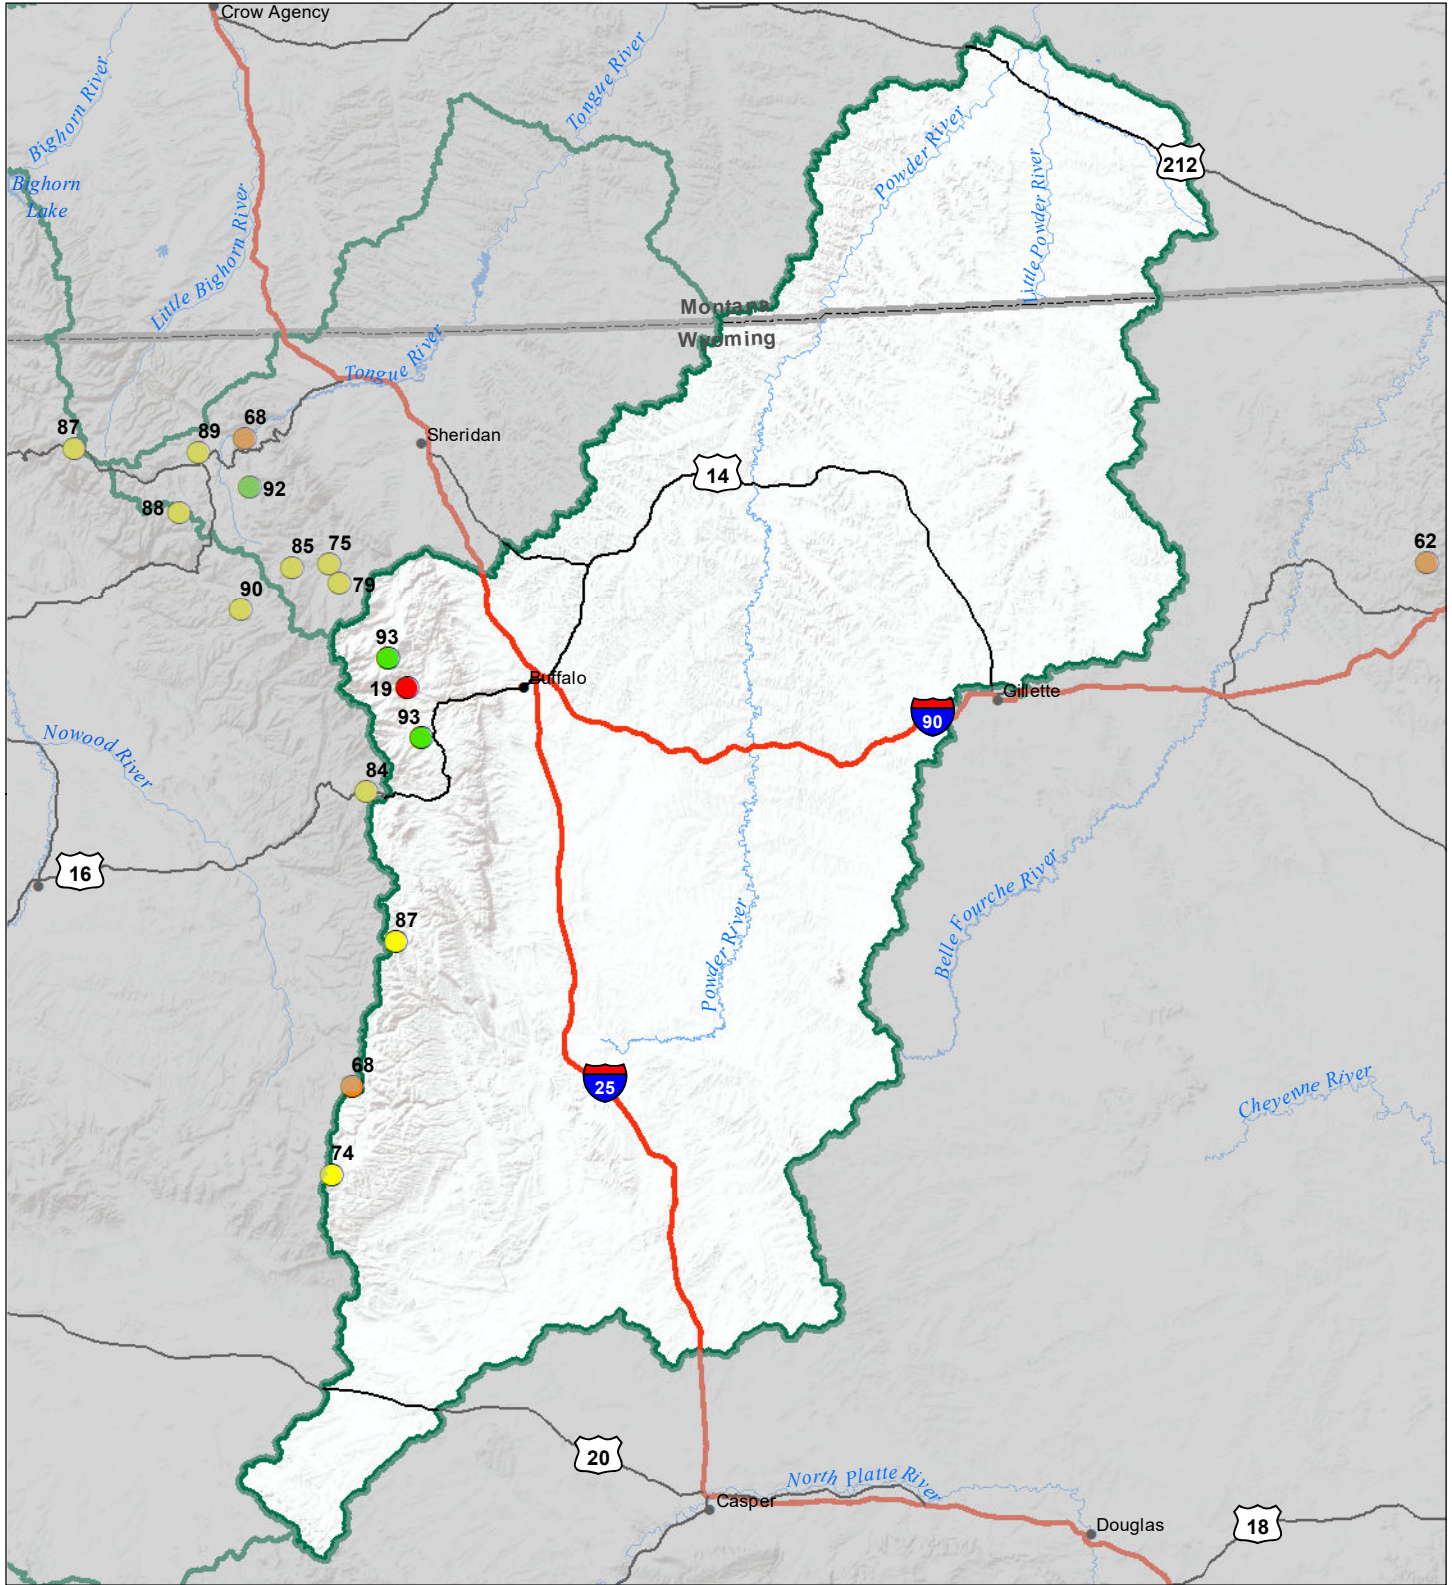

# Powder River Basin Snow Water Equivalent Percentage of Normal February 1, 2022

### Snow Water Equivalent Percent of Normal

**SNOTEL**

- > 150%
- 131 - 150%
- 111 - 130%
- 91 - 110%
- 71 - 90%
- 51 - 70%
- 1 - 50%
- \*

**Snowcourse**

- ⊕ > 150%
- ⊕ 131 - 150%
- ⊕ 111 - 130%
- ⊕ 91 - 110%
- ⊕ 71 - 90%
- ⊕ 51 - 70%
- ⊕ 1 - 50%
- ⊕ \*