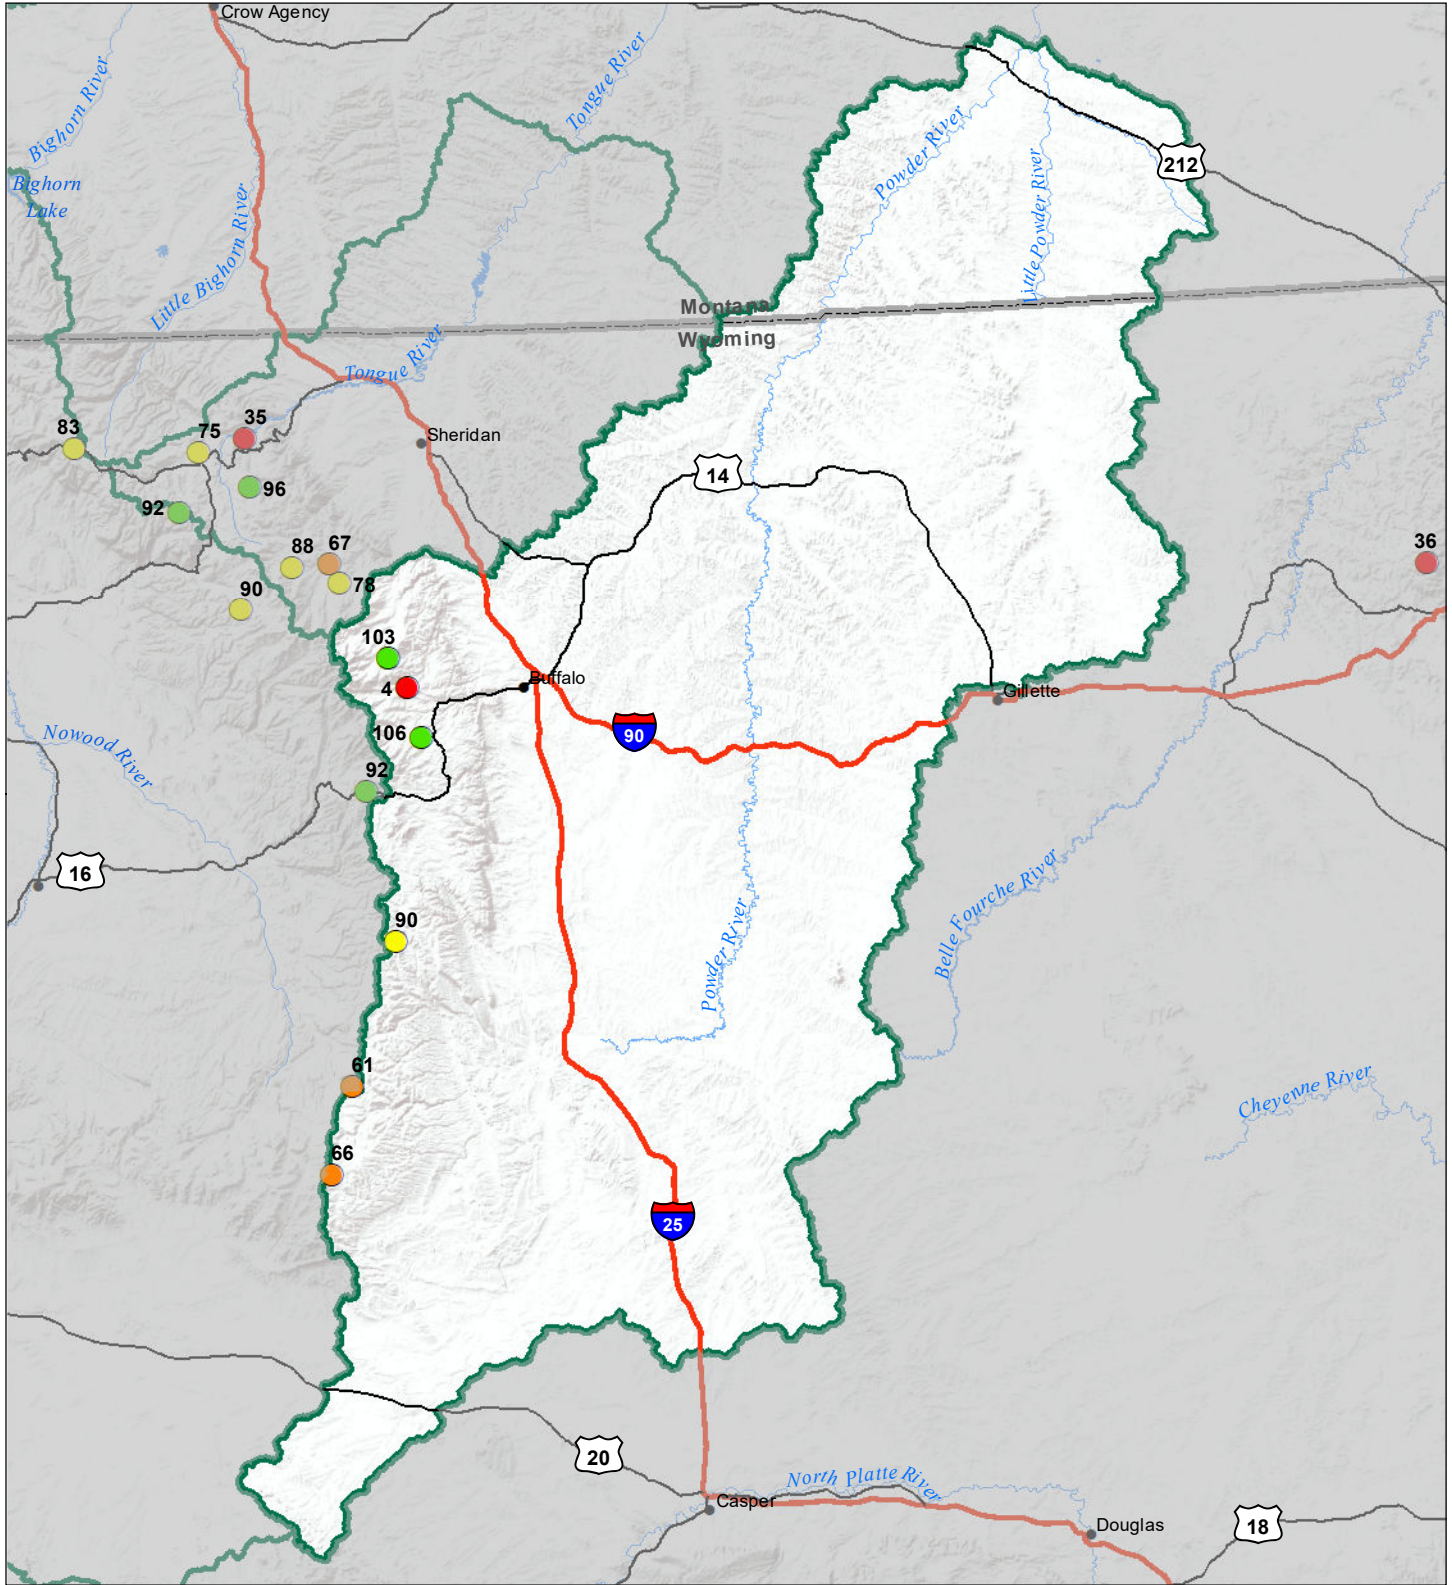

# Powder River Basin Snow Water Equivalent Percentage of Normal January 1, 2022

### Snow Water Equivalent Percent of Normal

**SNOTEL**

- > 150%
- 131 - 150%
- 111 - 130%
- 91 - 110%
- 71 - 90%
- 51 - 70%
- 1 - 50%
- \*

**Snowcourse**

- ⊕ > 150%
- ⊕ 131 - 150%
- ⊕ 111 - 130%
- ⊕ 91 - 110%
- ⊕ 71 - 90%
- ⊕ 51 - 70%
- ⊕ 1 - 50%
- ⊕ \*