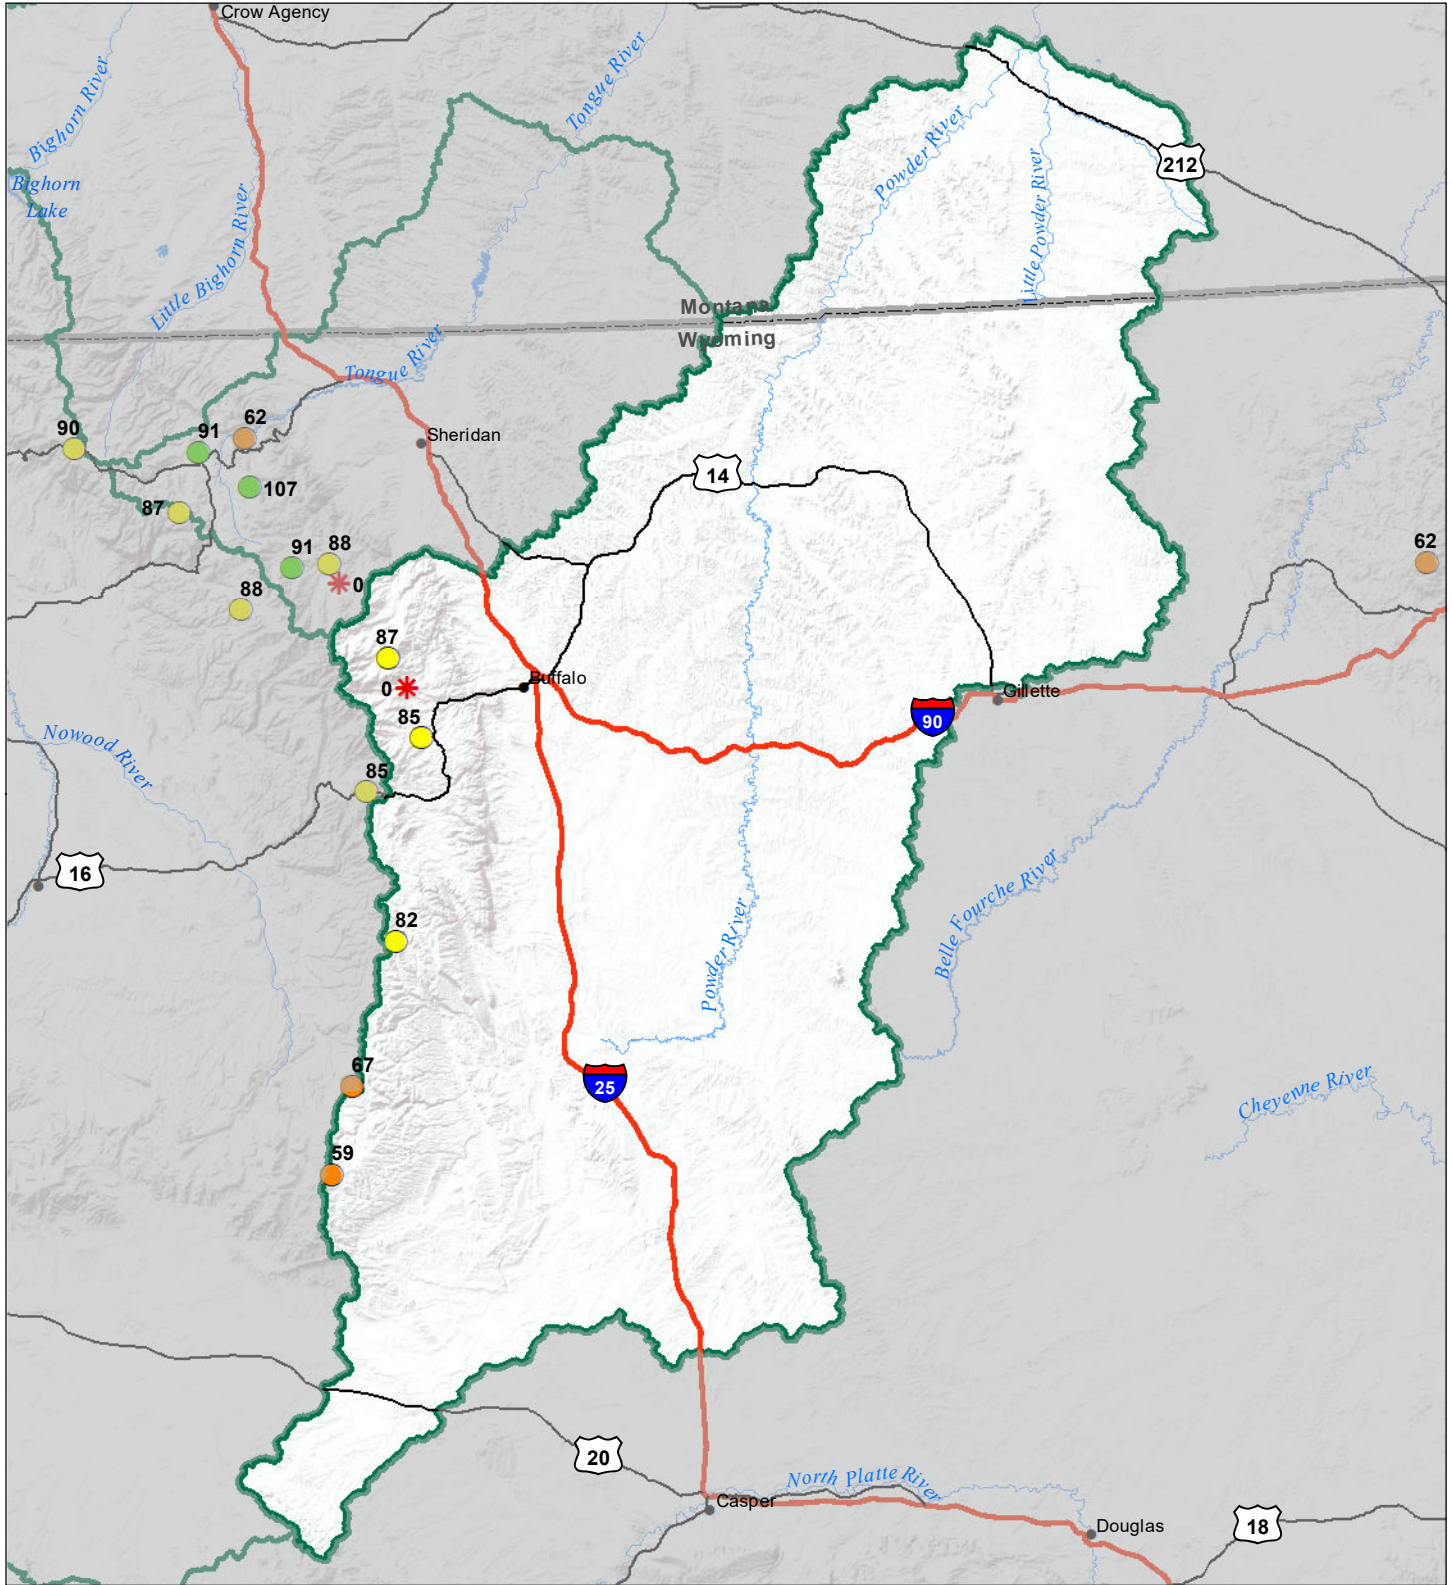

Powder River Basin Snow Water Equivalent Percentage of Normal February 1, 2021

Snow Water Equivalent Percent of Normal

SNOTEL

- > 150%
- 131 - 150%
- 111 - 130%
- 91 - 110%
- 71 - 90%
- 51 - 70%
- 1 - 50%
- ✱ 0%

Snowcourse

- + > 150%
- + 131 - 150%
- + 111 - 130%
- + 91 - 110%
- + 71 - 90%
- + 51 - 70%
- + 1 - 50%
- ✱ 0%