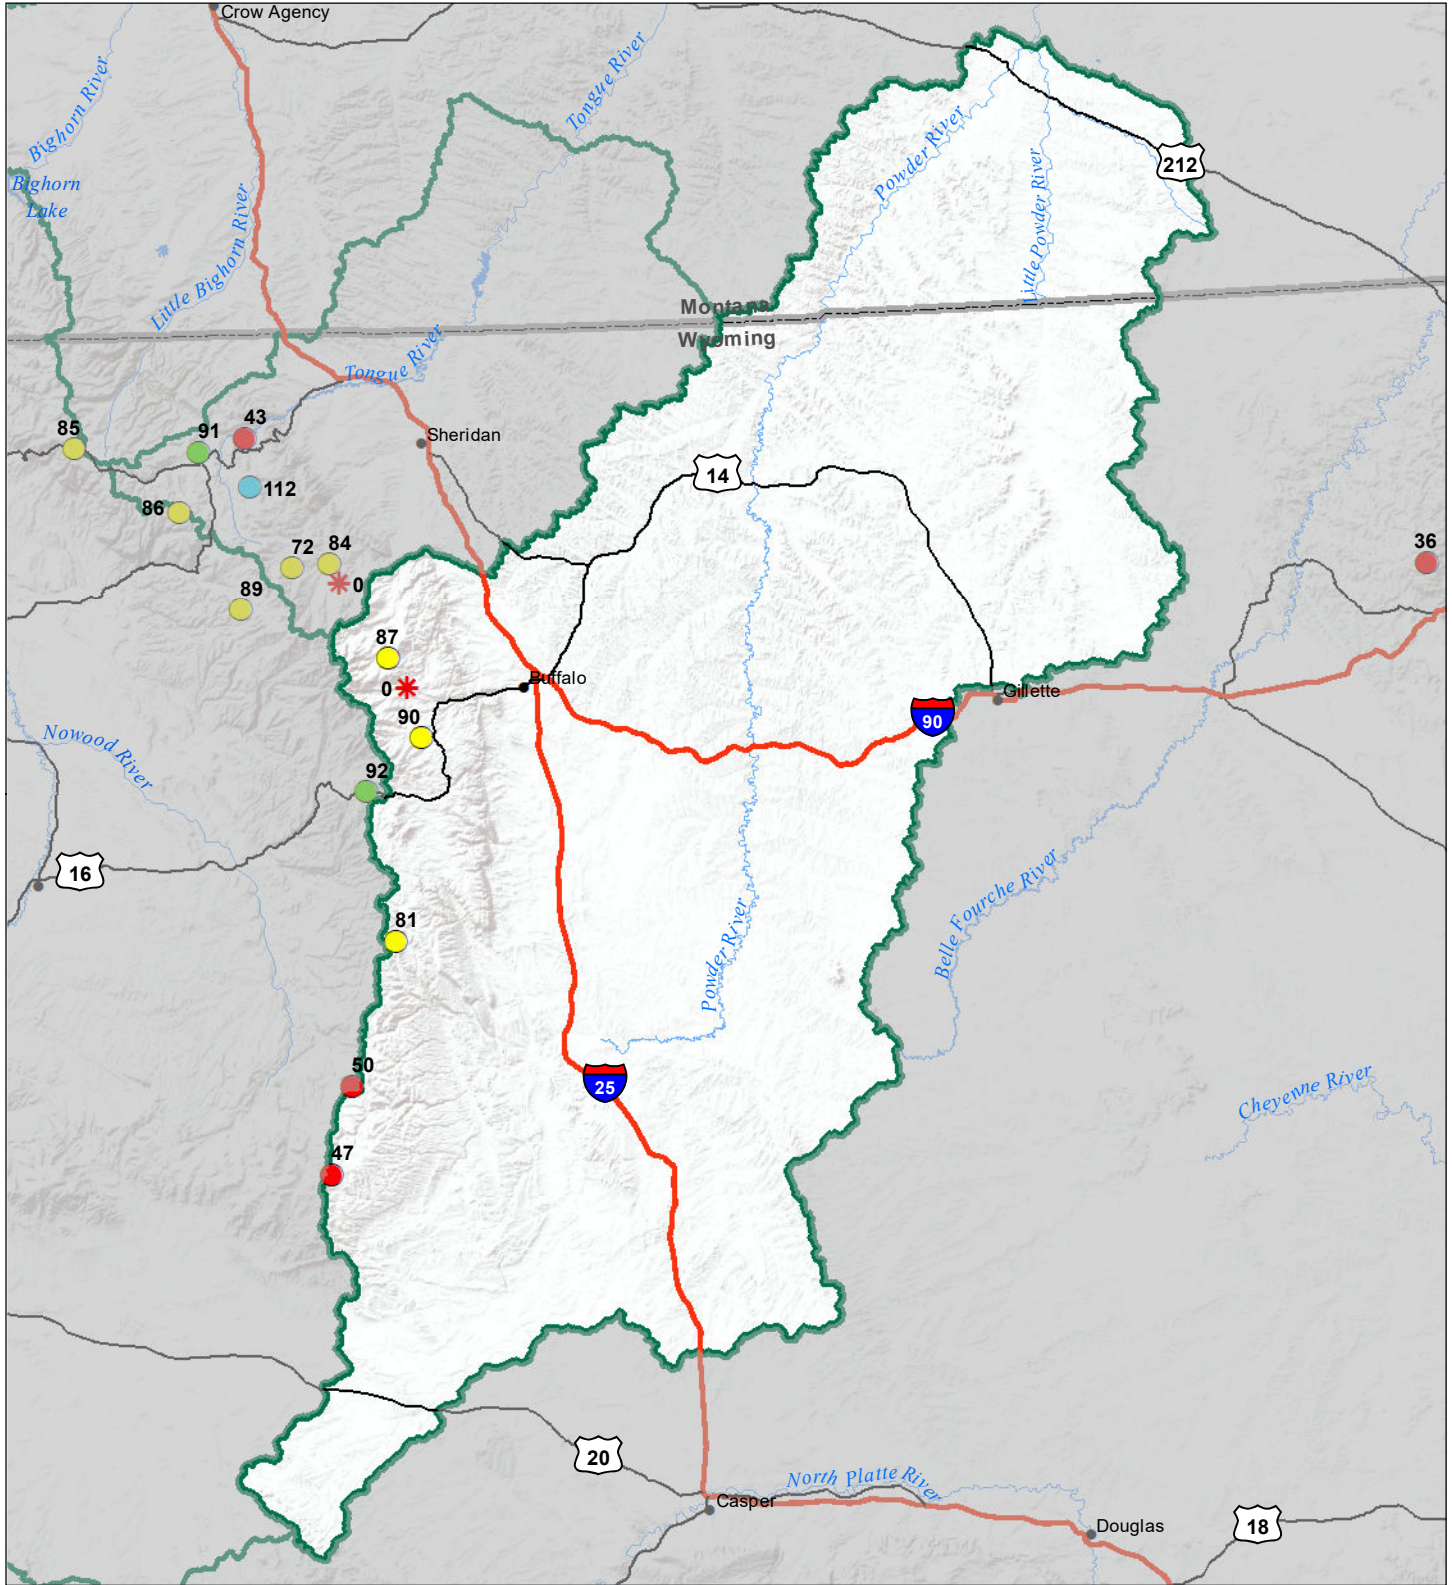

# Powder River Basin Snow Water Equivalent Percentage of Normal January 1, 2021

## Snow Water Equivalent Percent of Normal

### SNOTEL

- > 150%
- 131 - 150%
- 111 - 130%
- 91 - 110%
- 71 - 90%
- 51 - 70%
- 1 - 50%
- ✱ 0%

### Snowcourse

- + > 150%
- + 131 - 150%
- + 111 - 130%
- + 91 - 110%
- + 71 - 90%
- + 51 - 70%
- + 1 - 50%
- ✱ 0%