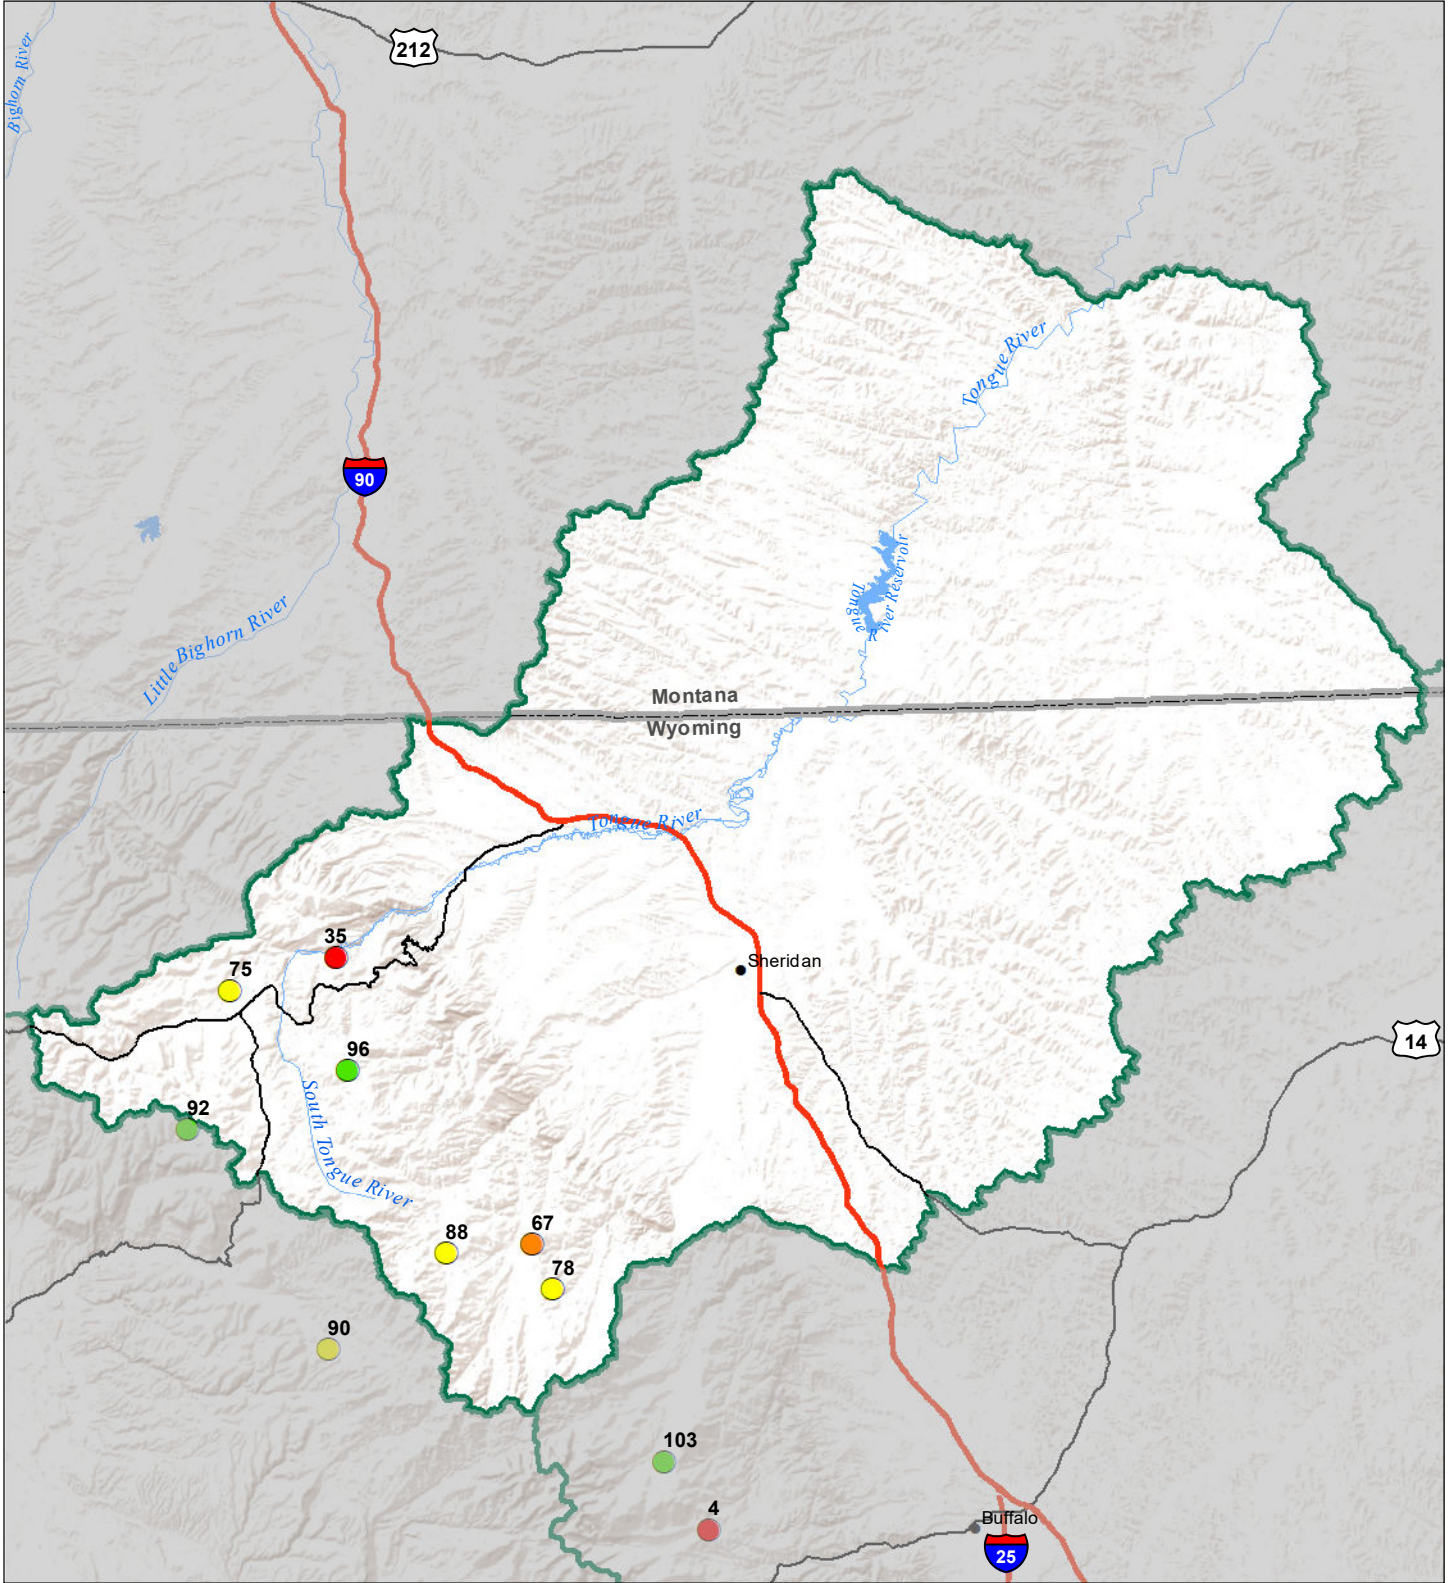

Tongue River Basin Snow Water Equivalent Percentage of Normal January 1, 2022

Snow Water Equivalent Percent of Normal

SNOTEL

- > 150%
- 131 - 150%
- 111 - 130%
- 91 - 110%
- 71 - 90%
- 51 - 70%
- 1 - 50%
- * 0%

Snowcourse

- + > 150%
- + 131 - 150%
- + 111 - 130%
- + 91 - 110%
- + 71 - 90%
- + 51 - 70%
- + 1 - 50%
- * 0%